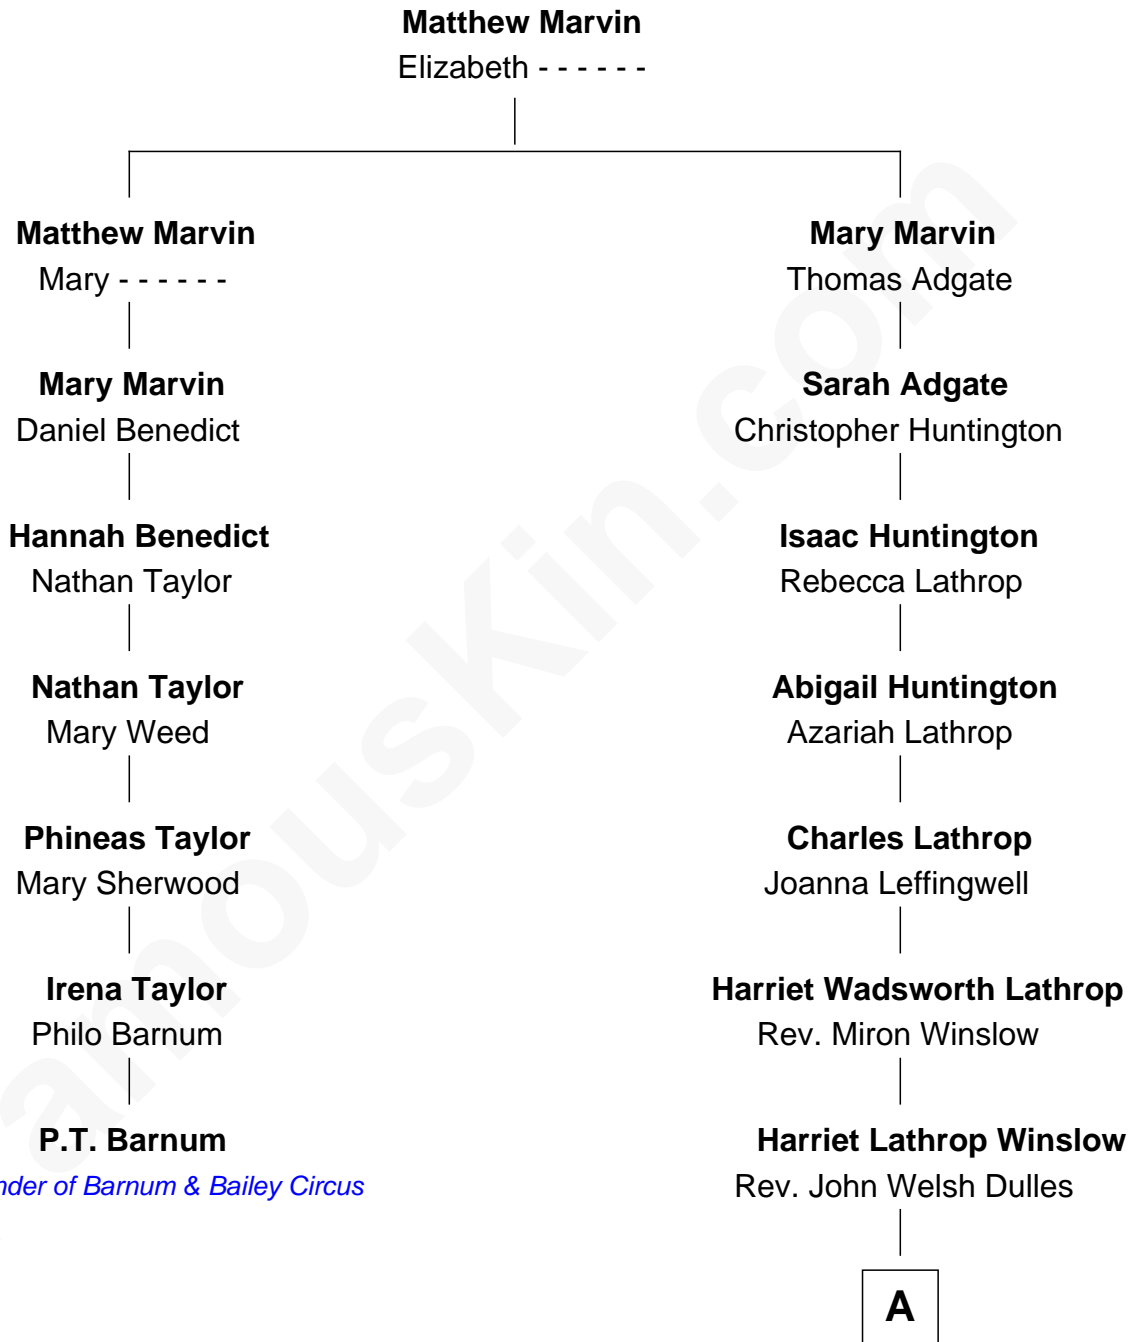

# FamousKin.com Relationship Chart of

**P.T. Barnum**

*Co-Founder of Barnum & Bailey Circus*

6th cousin 2 times removed of

**John Foster Dulles**

*52nd U.S. Secretary of State*

**A**

Allen Macy Dulles

Edith Foster

John Foster Dulles

*52nd U.S. Secretary of State*

FamousKin.com