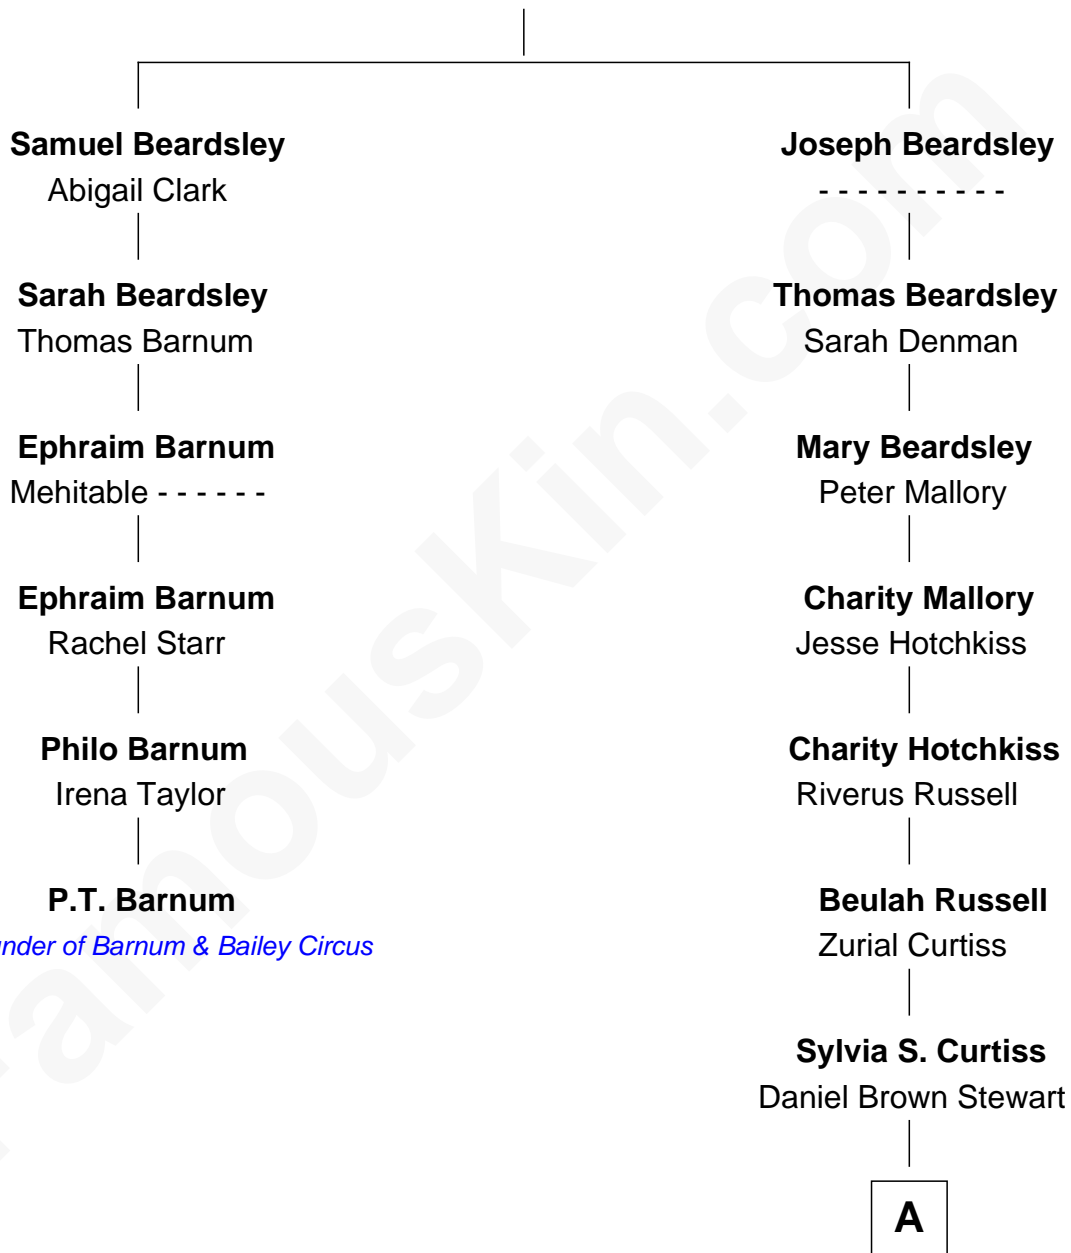

FamousKin.com Relationship Chart of

P.T. Barnum

Co-Founder of Barnum & Bailey Circus

5th cousin 6 times removed of

Edward Norton

Movie Actor

William Beardsley

Mary Harvey

A

—
Cora Anna Stewart

Franklin S. Baals

—
Alice C. Baals

Edward Mower Norton

—
Edward Mower Norton

Betty Kent Harrison

—
Edward Mower Norton