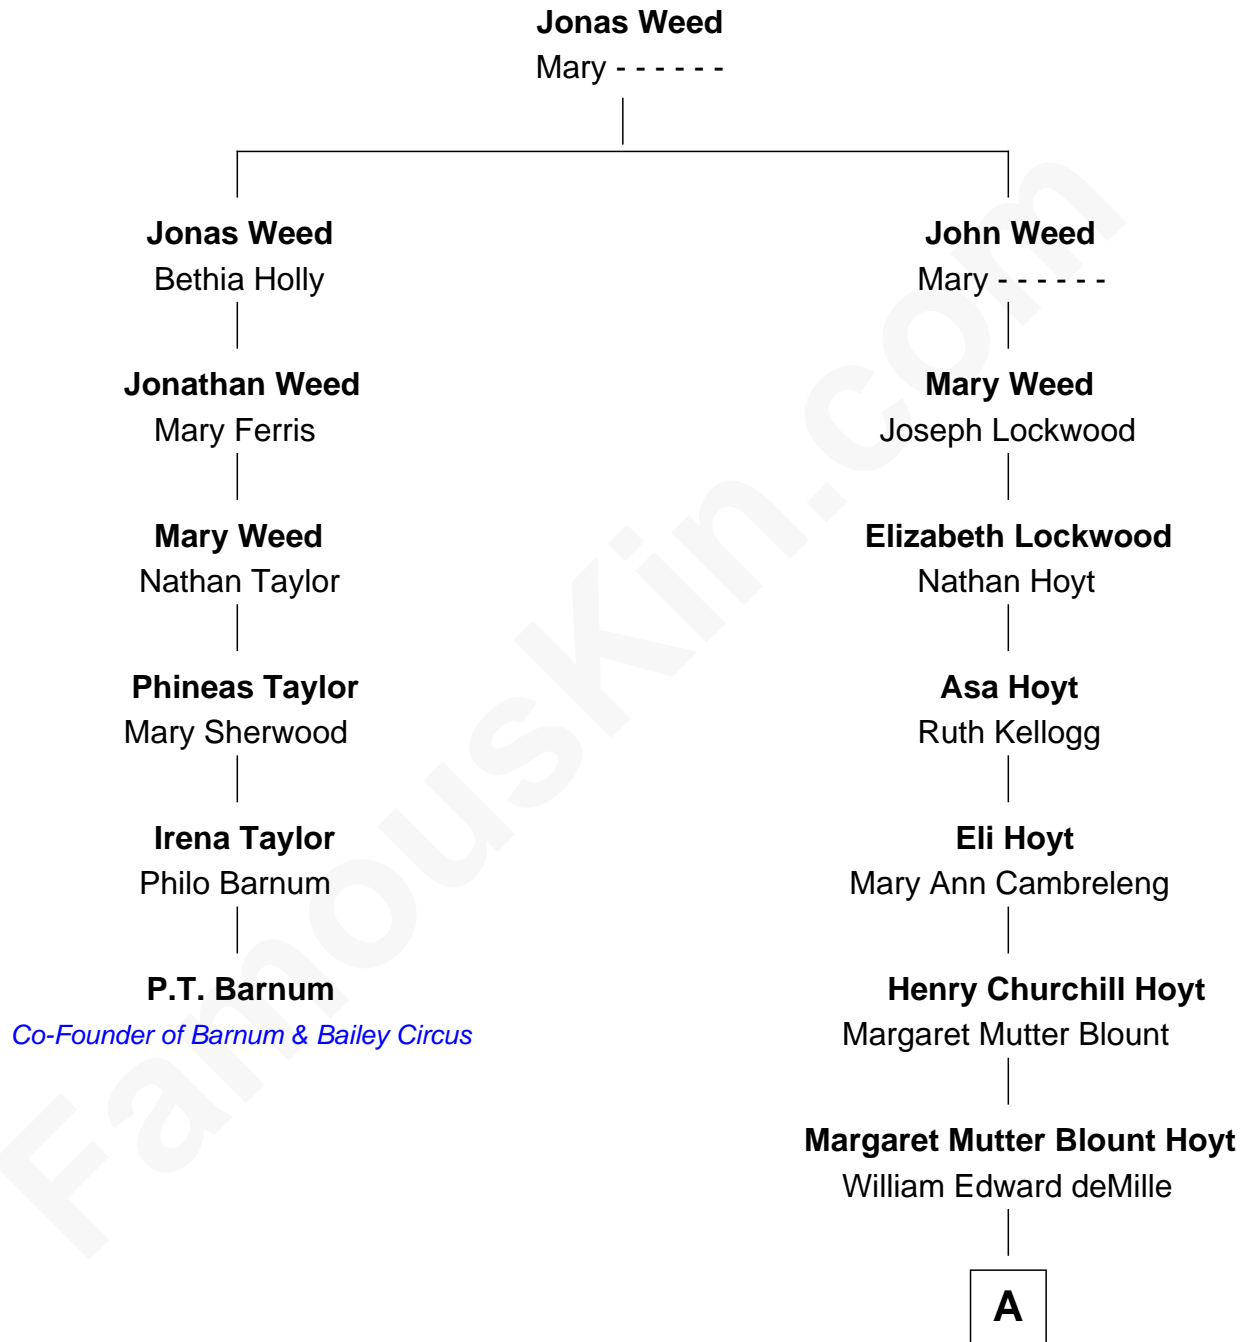

FamousKin.com Relationship Chart of

P.T. Barnum

Co-Founder of Barnum & Bailey Circus

5th cousin 3 times removed of

Cecil B. DeMille

American Film Director

A

Henry Churchill deMille
Matilda Beatrice Samuel