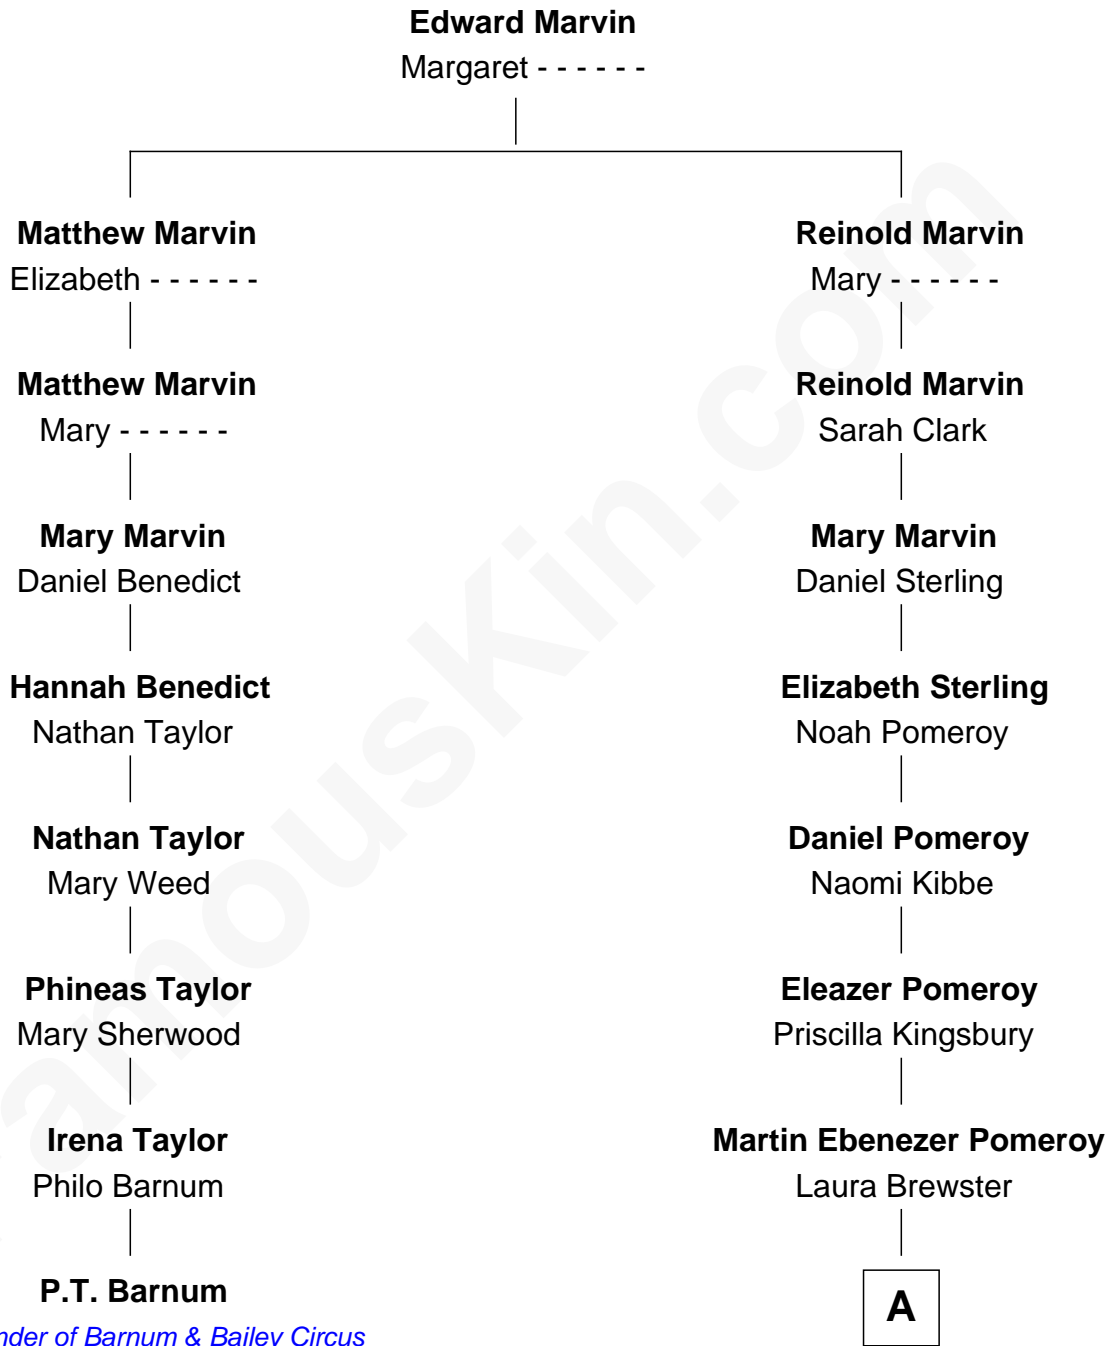

# FamousKin.com Relationship Chart of

**P.T. Barnum**

*Co-Founder of Barnum & Bailey Circus*

7th cousin 3 times removed of

**Brewster H. Shaw**

*NASA Astronaut*

**A**

Charles Burton Pomeroy

Sophia Webber

Adelle Pomeroy

John Thomas Shaw

Brewster Hopkinson Shaw

Leone Marguerite Lee

Brewster H. Shaw

*NASA Astronaut*

FamousKin.com