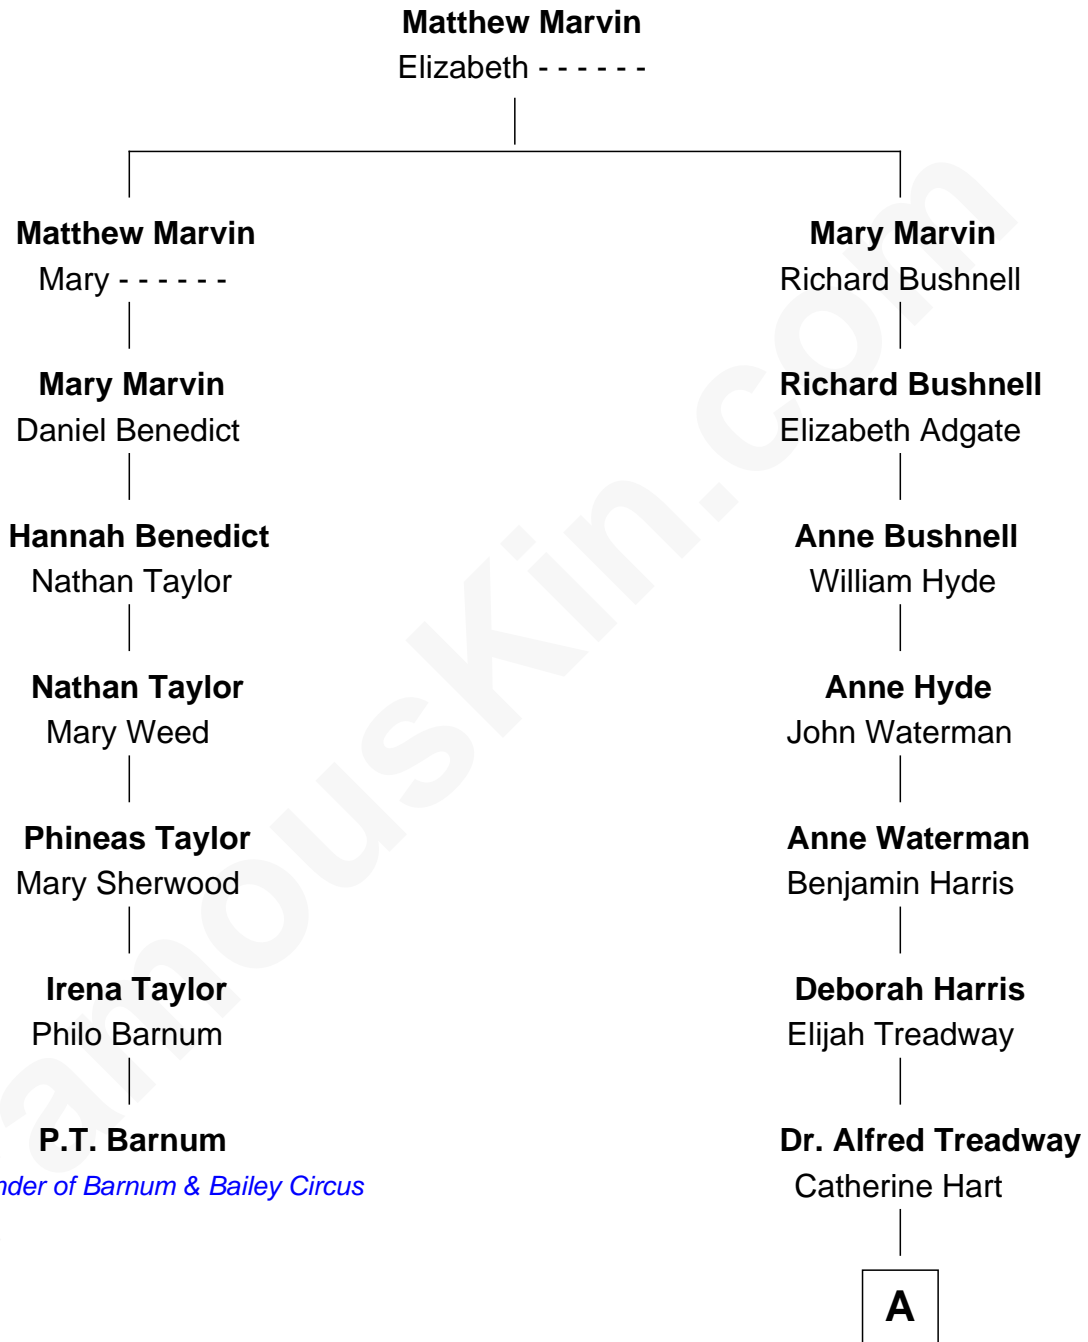

FamousKin.com Relationship Chart of

P.T. Barnum

Co-Founder of Barnum & Bailey Circus

6th cousin 5 times removed of

Bill Weld

68th Governor of Massachusetts

A

Elizabeth Hart Treadway

Alexander Moss White

William Augustus White

Harriet Hillard

Margaret Low White

Francis Minot Weld

David Weld

Mary Blake Nichols

Bill Weld

68th Governor of Massachusetts