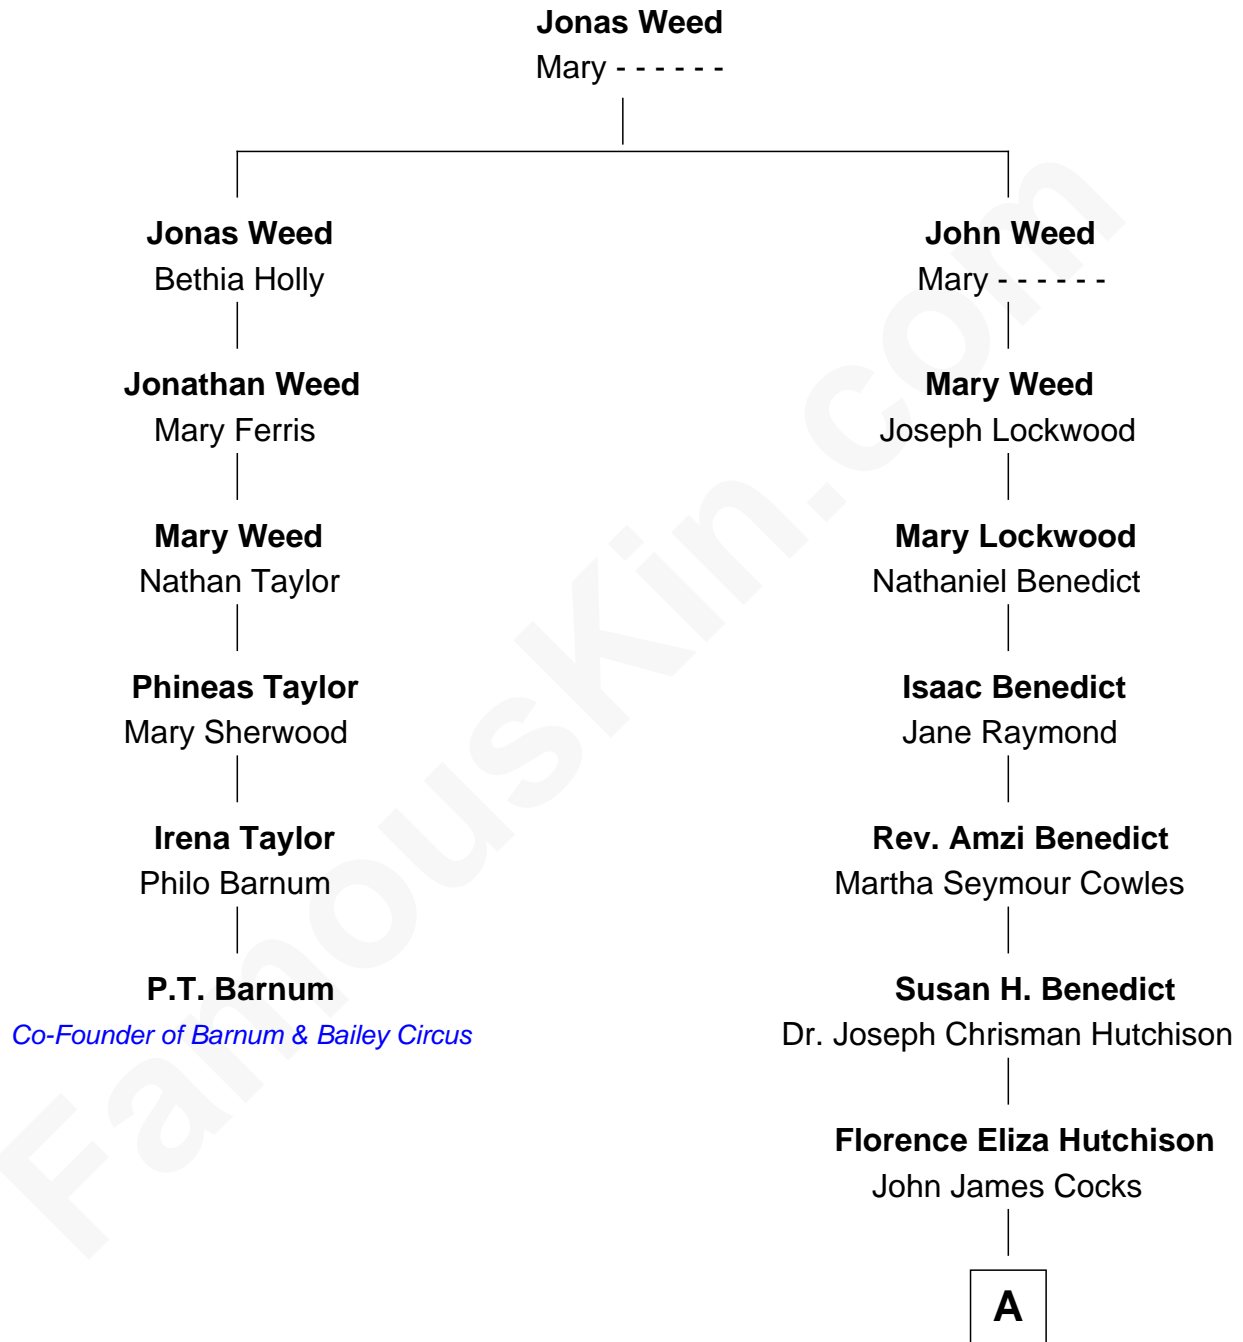

FamousKin.com Relationship Chart of

P.T. Barnum

Co-Founder of Barnum & Bailey Circus

5th cousin 5 times removed of

Treat Williams

TV & Movie Actor

A

—
Marian Hutchison Cocks

Richard Nicholls Barnum

—
Eleanor Barnum

Treat Payne Andrew

—
Marian Andrew

Richard Norman Williams

—
Treat Williams

TV & Movie Actor