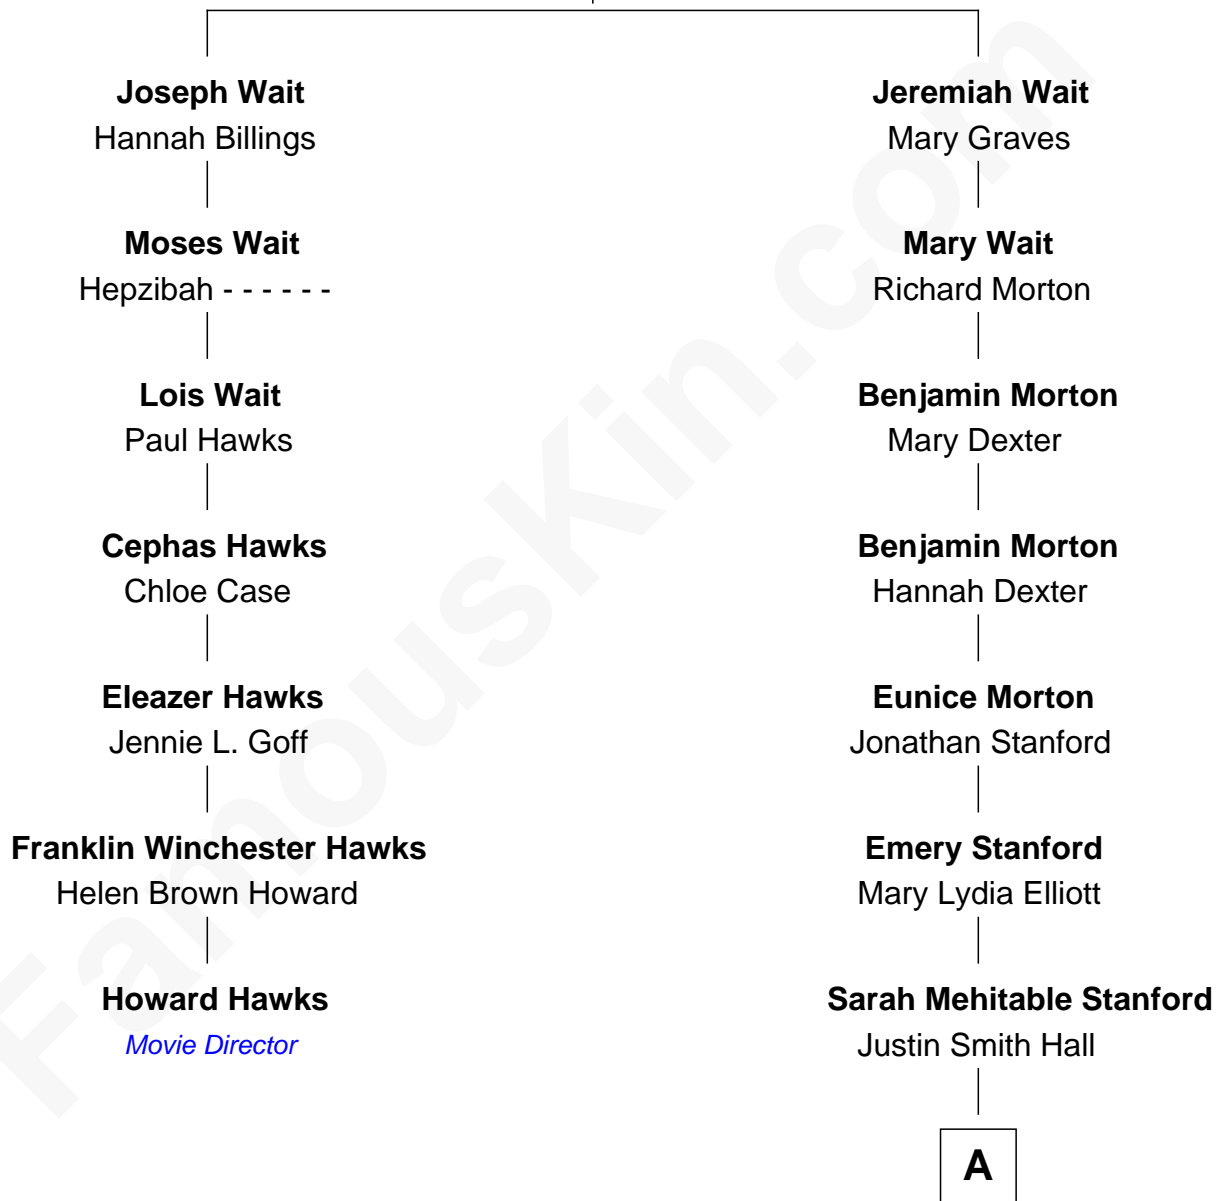

# FamousKin.com Relationship Chart of

**Howard Hawks**

*Movie Director*

6th cousin 3 times removed of

**Raquel Welch**

*Movie Actress*

**Benjamin Wait**

Martha Leonard

**A**

—  
**Emery Stanford Hall**

Clara Louise Adams

—  
**Josephine Sarah Hall**

Armando Carlos Tejada

—  
**Raquel Welch**

*aka Raquel Welch*

FamousKin.com