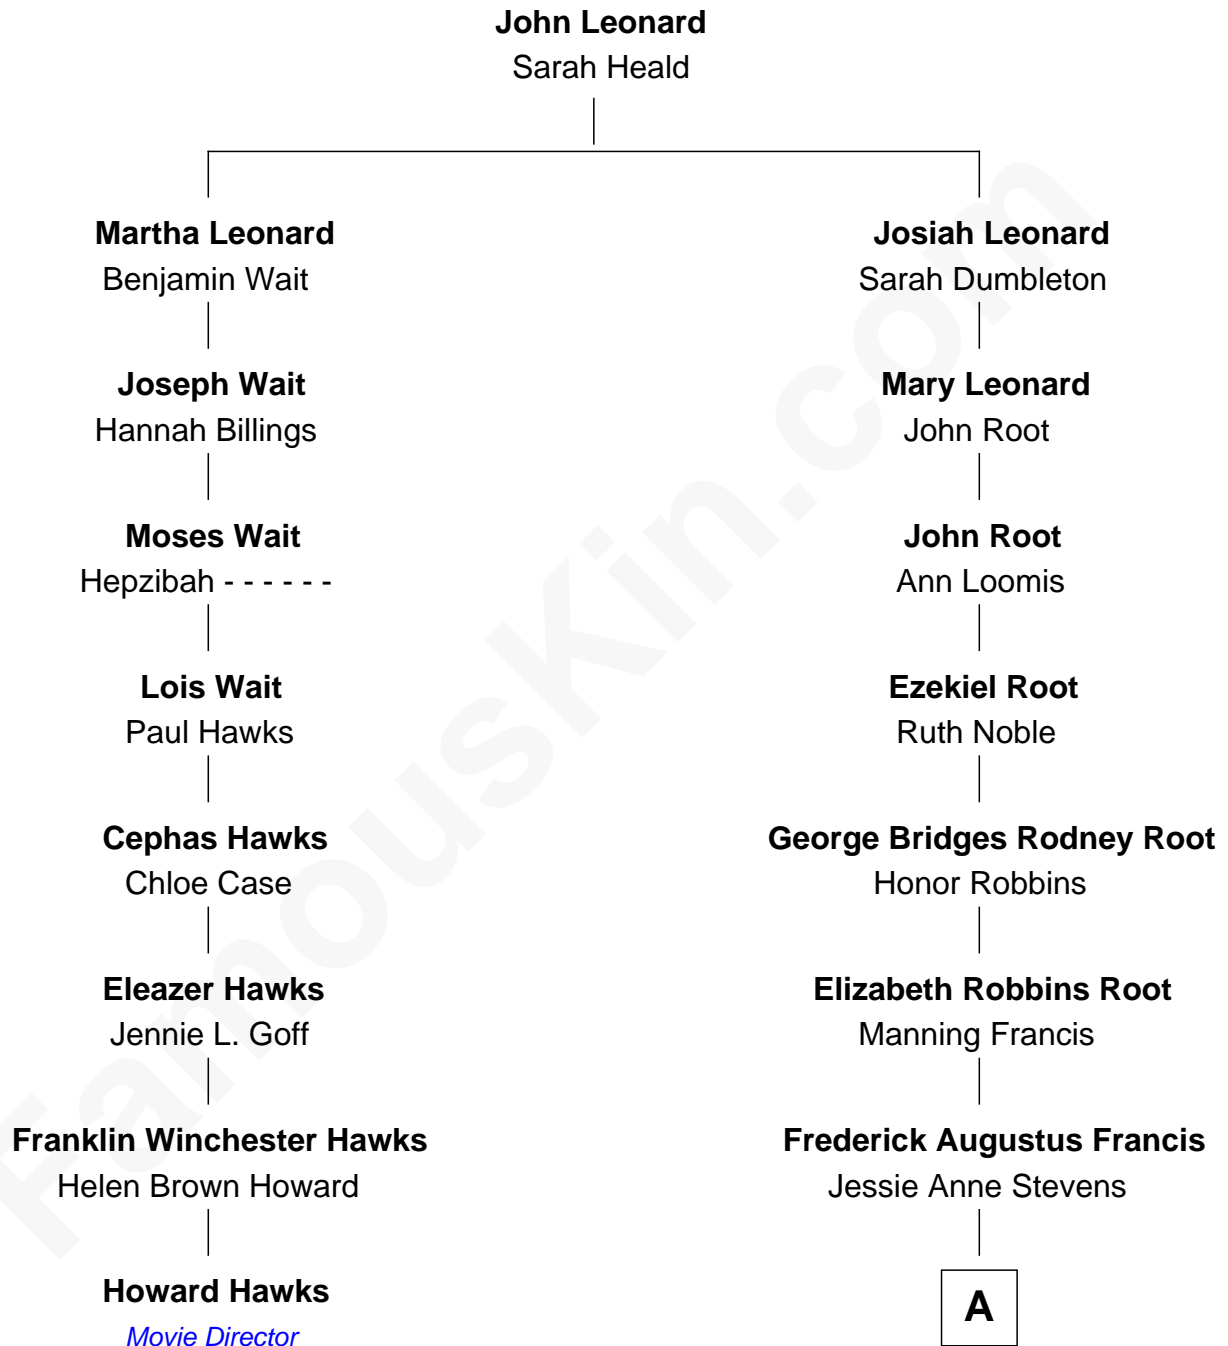

FamousKin.com Relationship Chart of

Howard Hawks

Movie Director

7th cousin 2 times removed of

Nancy (Davis) Reagan

First Lady of President Ronald Reagan

A

Anne Ayers Francis
John Newell Robbins

Kenneth Seymour Robbins
Edith Prescott Lockett

Nancy (Davis) Reagan
First Lady of Ronald Reagan

FamousKin.com