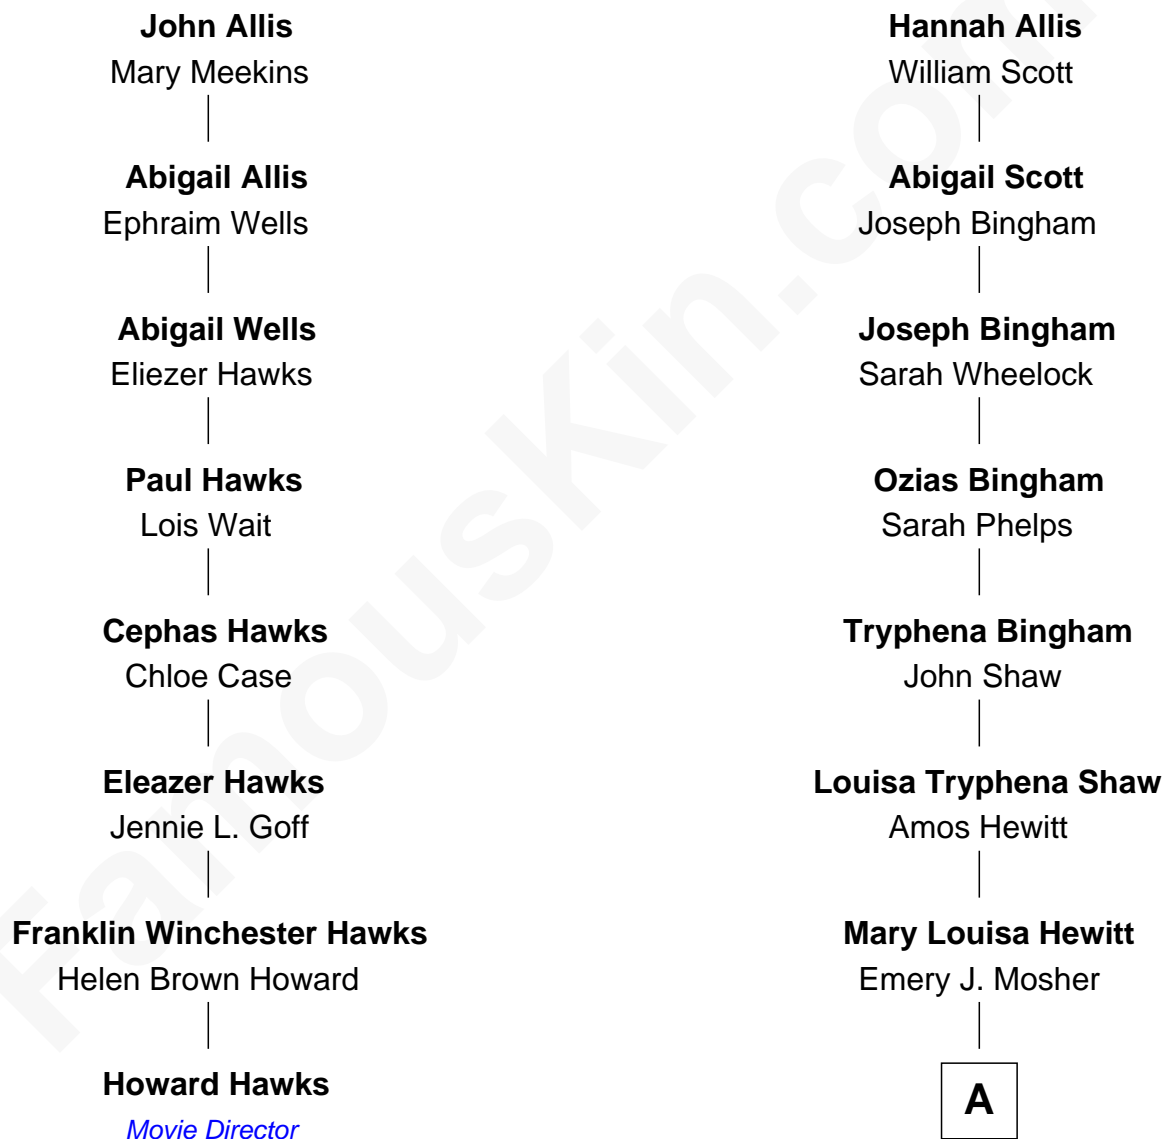

FamousKin.com Relationship Chart of

Howard Hawks

Movie Director

7th cousin 4 times removed of

Rainn Wilson

TV and Movie Actor

William Allis

Mary - - - - -

A

Charles E. Mosher
Susanna Jane Garrison

Edna Lora Mosher
Theodore Orick Whitman

Rollie Harrison Whitman
Catherine Josephine Williams

Patricia May Whitman
Robert George Wilson

Rainn Wilson
TV and Movie Actor