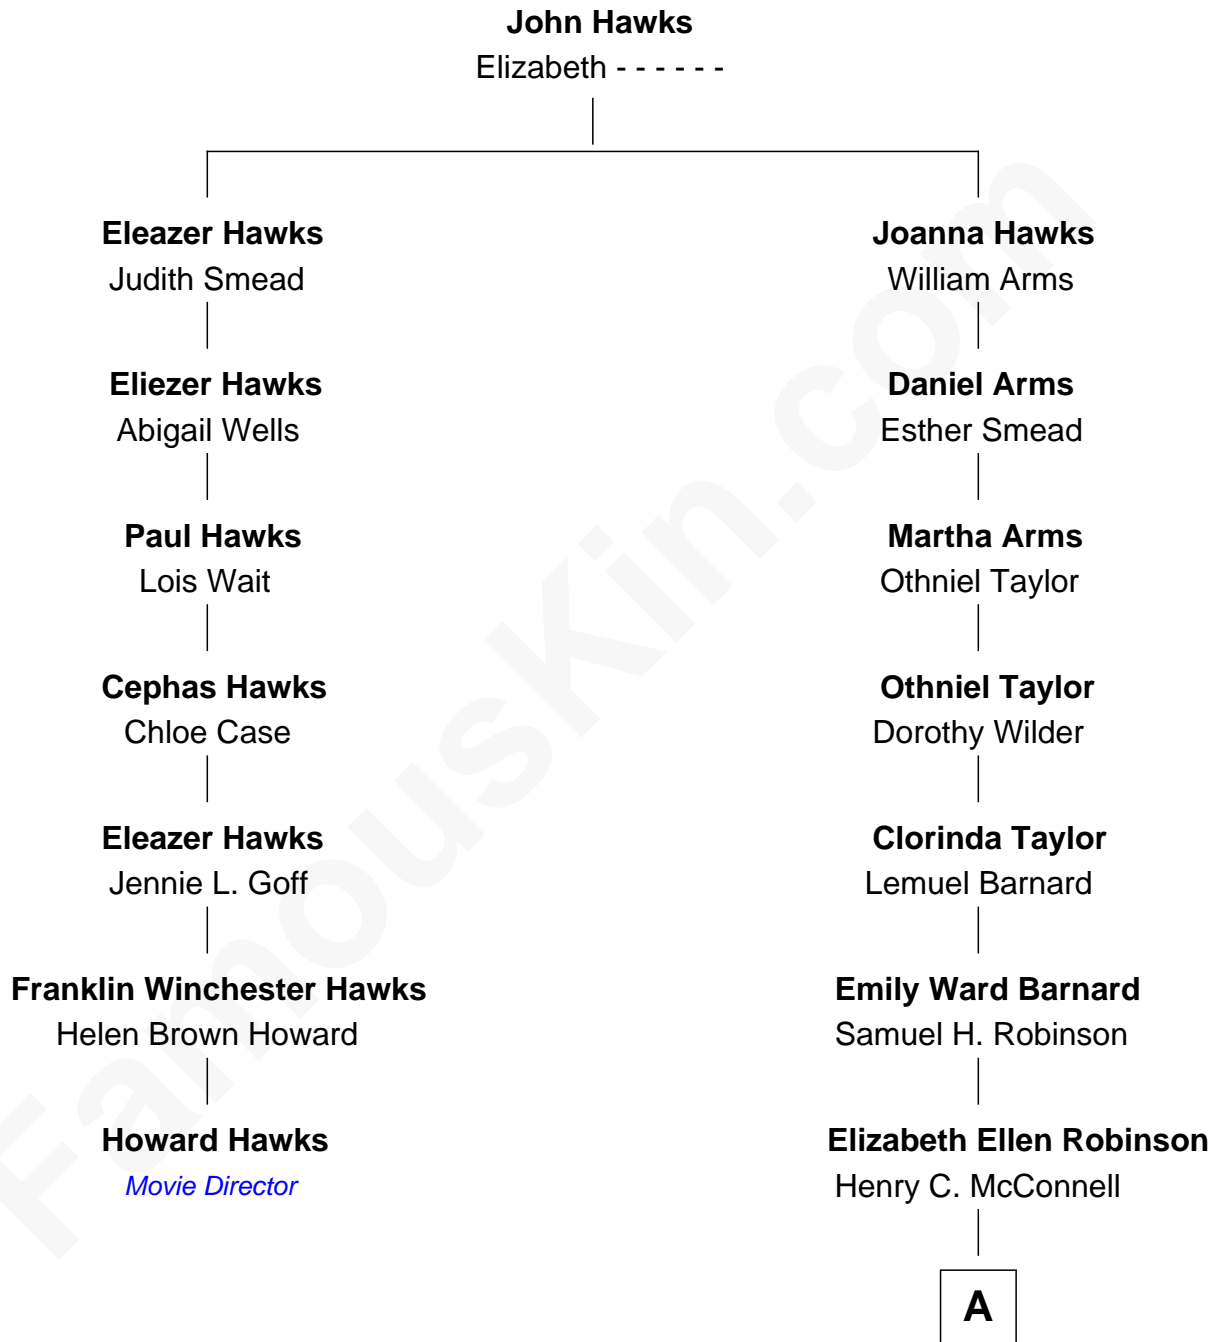

FamousKin.com Relationship Chart of

Howard Hawks

Movie Director

6th cousin 2 times removed of

Lillian Gish

Stage, TV and Movie Actress

A

|
Mary Robinson McConnell