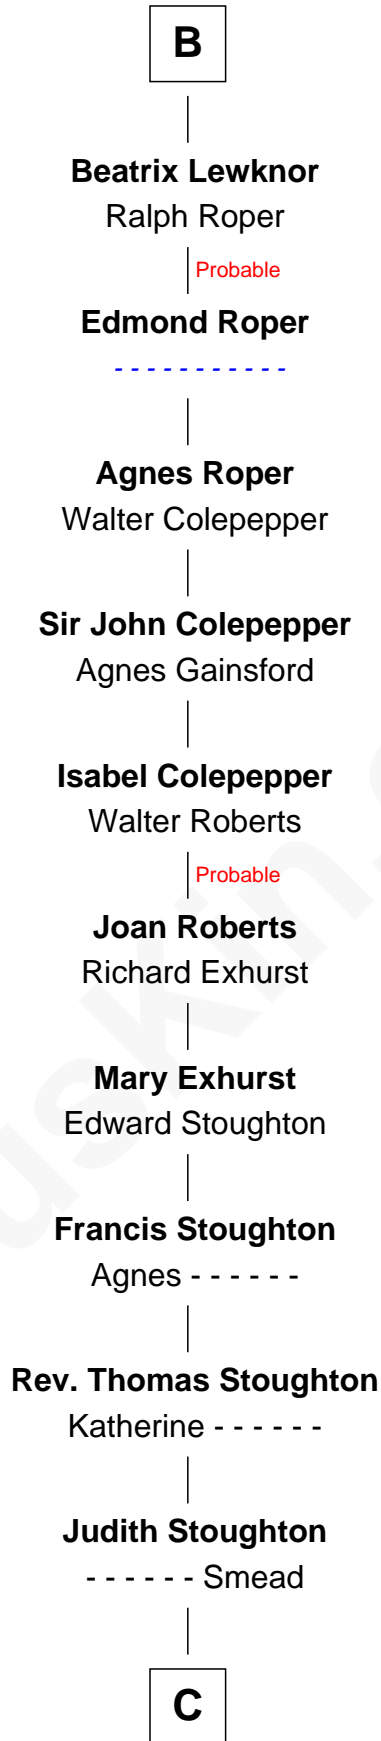

FamousKin.com Relationship Chart of

Howard Hawks

Movie Director

33rd Great-grandson of

King Robert I

King of France

King Robert I

Aelis - - - - -

Sir Thomas Lewknor

Sybil - - - - -

Sir Roger Lewknor

Katherine Bardolf

Probable

B

C

William Smead

Elizabeth Lawrence

Judith Smead

Eleazer Hawks

Eliezer Hawks

Abigail Wells

Paul Hawks

Lois Wait

Cephas Hawks