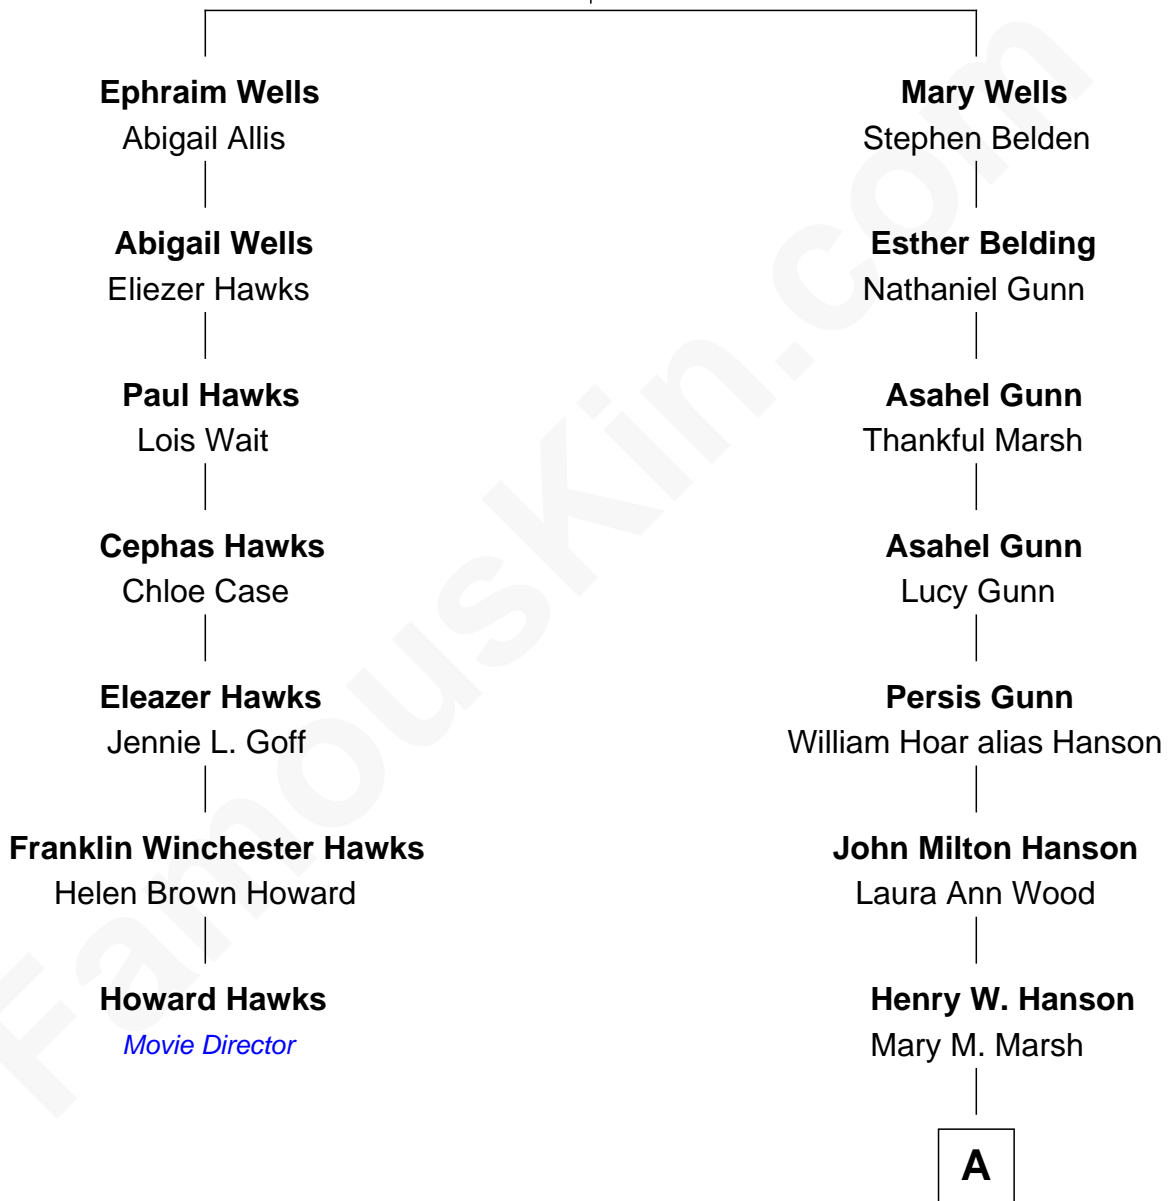

FamousKin.com Relationship Chart of

Howard Hawks

Movie Director

6th cousin 4 times removed of

Janis Joplin

Singer and Songwriter

Thomas Wells

Mary Beardsley

A

Herbert M. Hanson
Stella Mae Sherman

Laura M. Hanson
Cecil East

Dorothy Bonita East
Seeb Ward Joplin

Janis Joplin
Singer and Songwriter

FamousKin.com