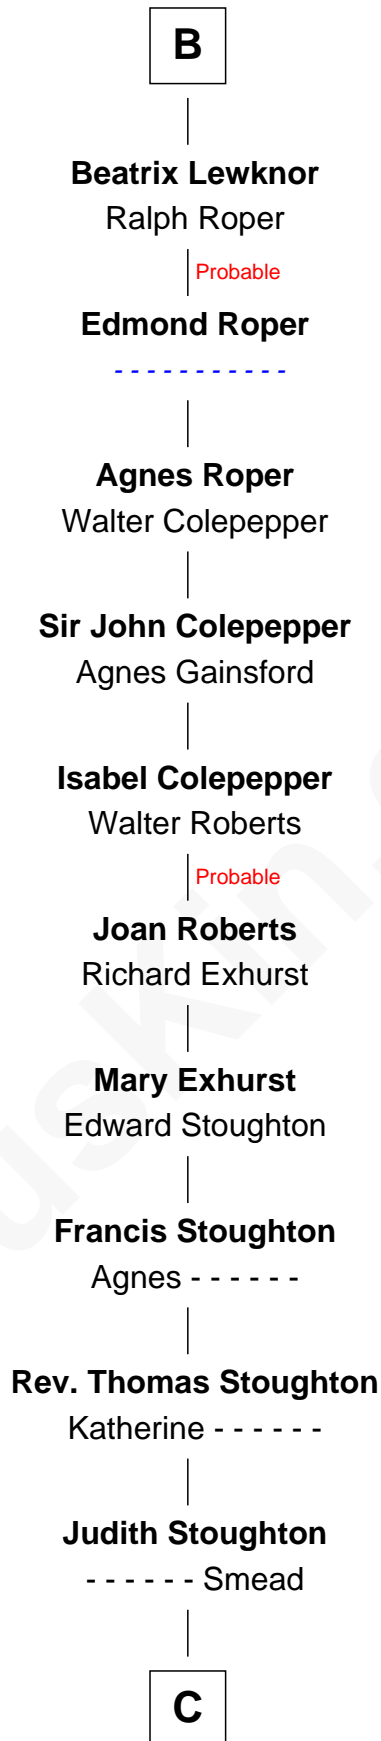

FamousKin.com Relationship Chart of

Howard Hawks

Movie Director

33rd Great-grandson of

Alfred the Great

King of the Anglo-Saxons

Alfred the Great

Ealhswith of Mercia

Mathilde of Louvain

Lambert II of Lens

Adelaide of Normandy

A

A

Judith of Lens

Waltheof II of Northumbria

Maud of Northumberland

Katherine Bardolf

Probable

B

C

William Smead

Elizabeth Lawrence

Judith Smead

Eleazer Hawks