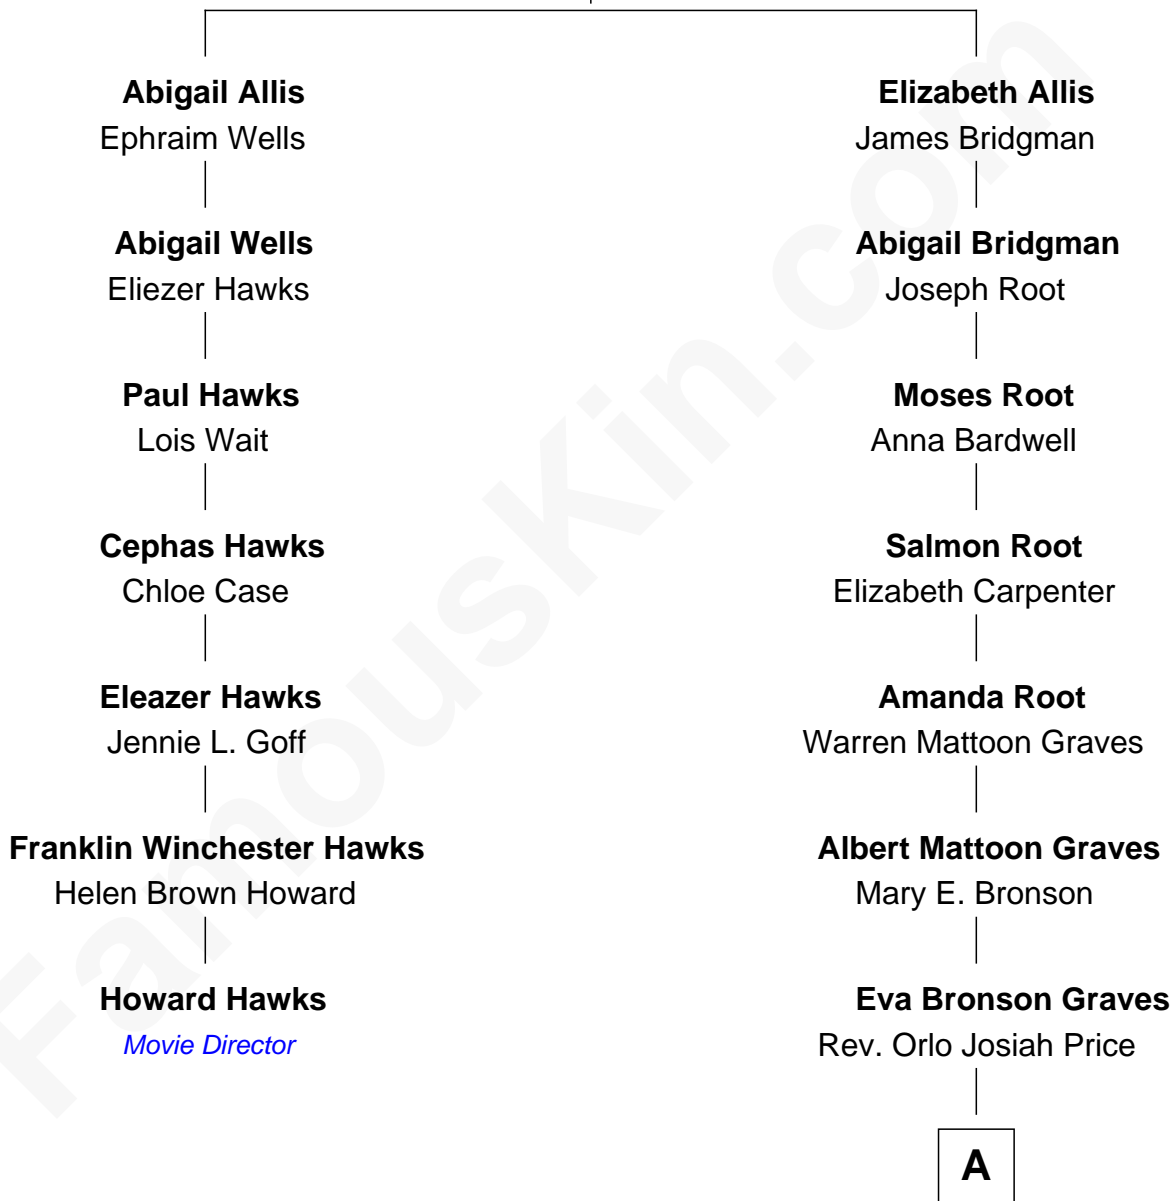

FamousKin.com Relationship Chart of

Howard Hawks

Movie Director

6th cousin 2 times removed of

John Lithgow

Stage, TV, and Movie Actor

John Allis
Mary Meekins

A

Sarah Jane Price
Arthur Washington Lithgow

John Lithgow
Stage, TV, and Movie Actor

FamousKin.com