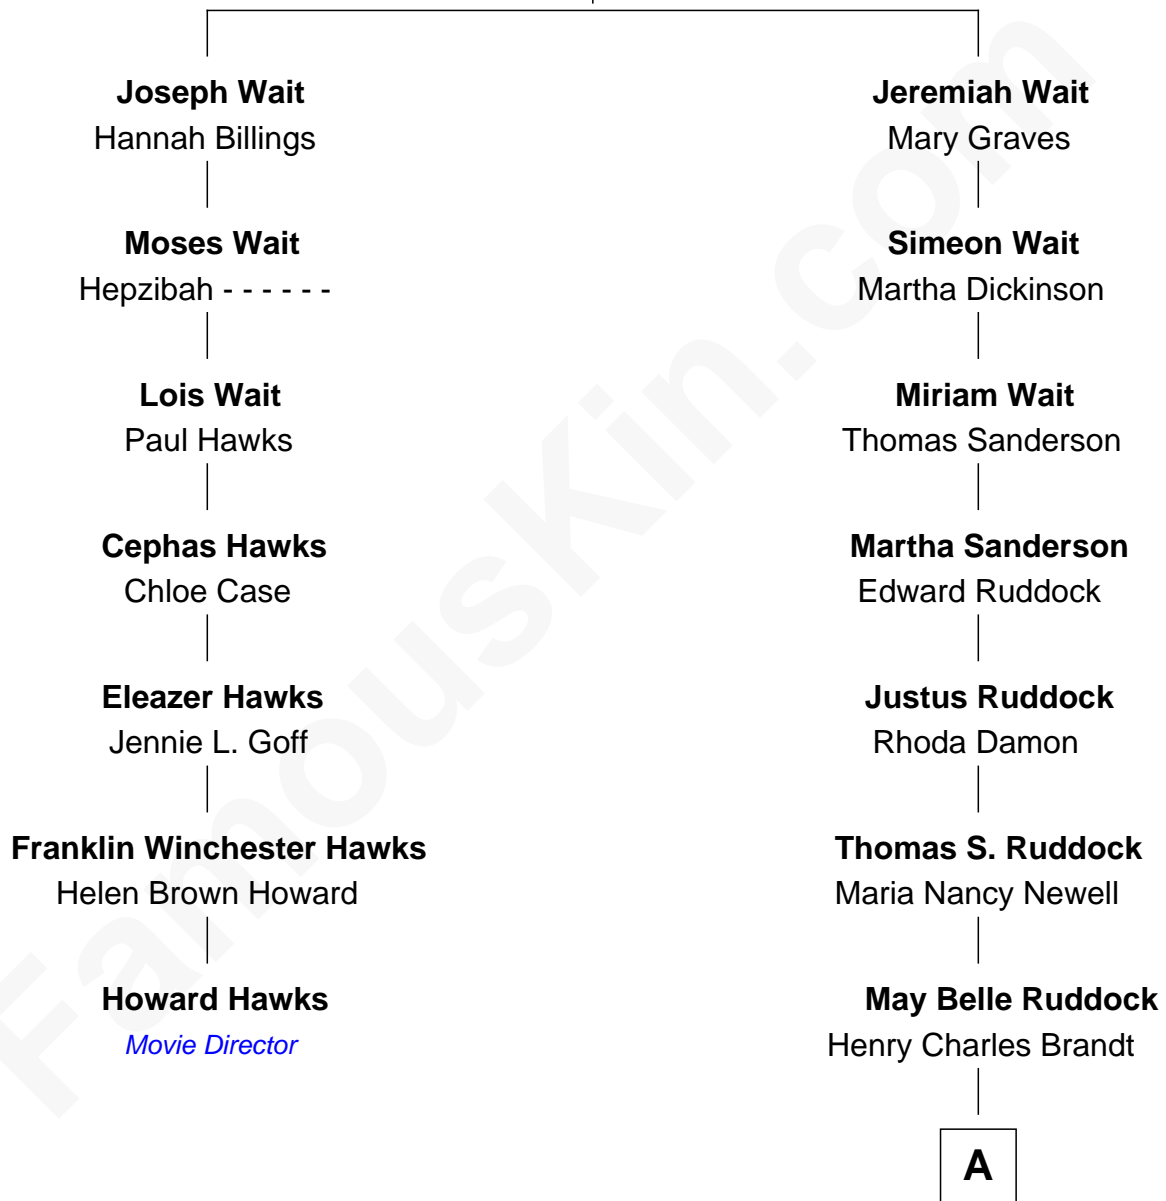

FamousKin.com Relationship Chart of

Howard Hawks

Movie Director

6th cousin 3 times removed of

Sarah Palin

9th Governor of Alaska

Benjamin Wait

Martha Leonard

A

—
Nellie Marie Brandt
Charles Francis Heath

—
Charles Richard Heath
Sarah Sheeran

—
Sarah Palin
9th Governor of Alaska

FamousKin.com