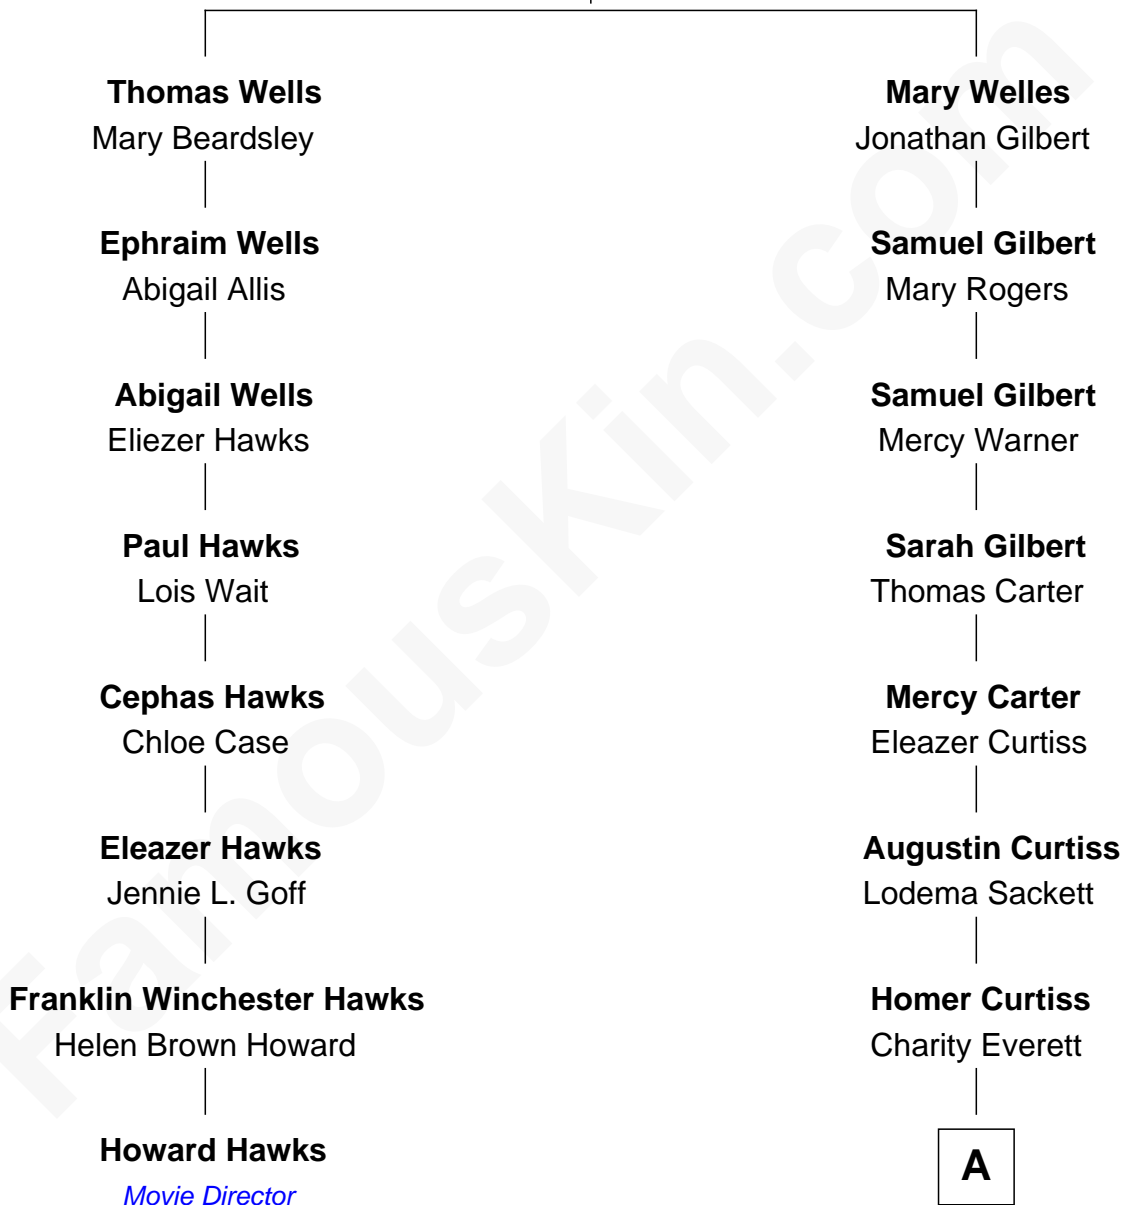

# FamousKin.com Relationship Chart of

**Howard Hawks**

*Movie Director*

7th cousin 5 times removed of

**Sarah Palin**

*9th Governor of Alaska*

**Thomas Welles**

Frances Albright

**A**

**Orra Miranda Curtiss**  
Martin Brownson Strong

**Homer Curtiss Strong**  
Augusta Lodema Godfrey

**Cora Godfrey Strong**  
James Carl Gower

**Helen Louise Gower**  
Clement James Sheeran

**Sarah Sheeran**  
Charles Richard Heath

**Sarah Palin**  
*9th Governor of Alaska*

FamousKin.com