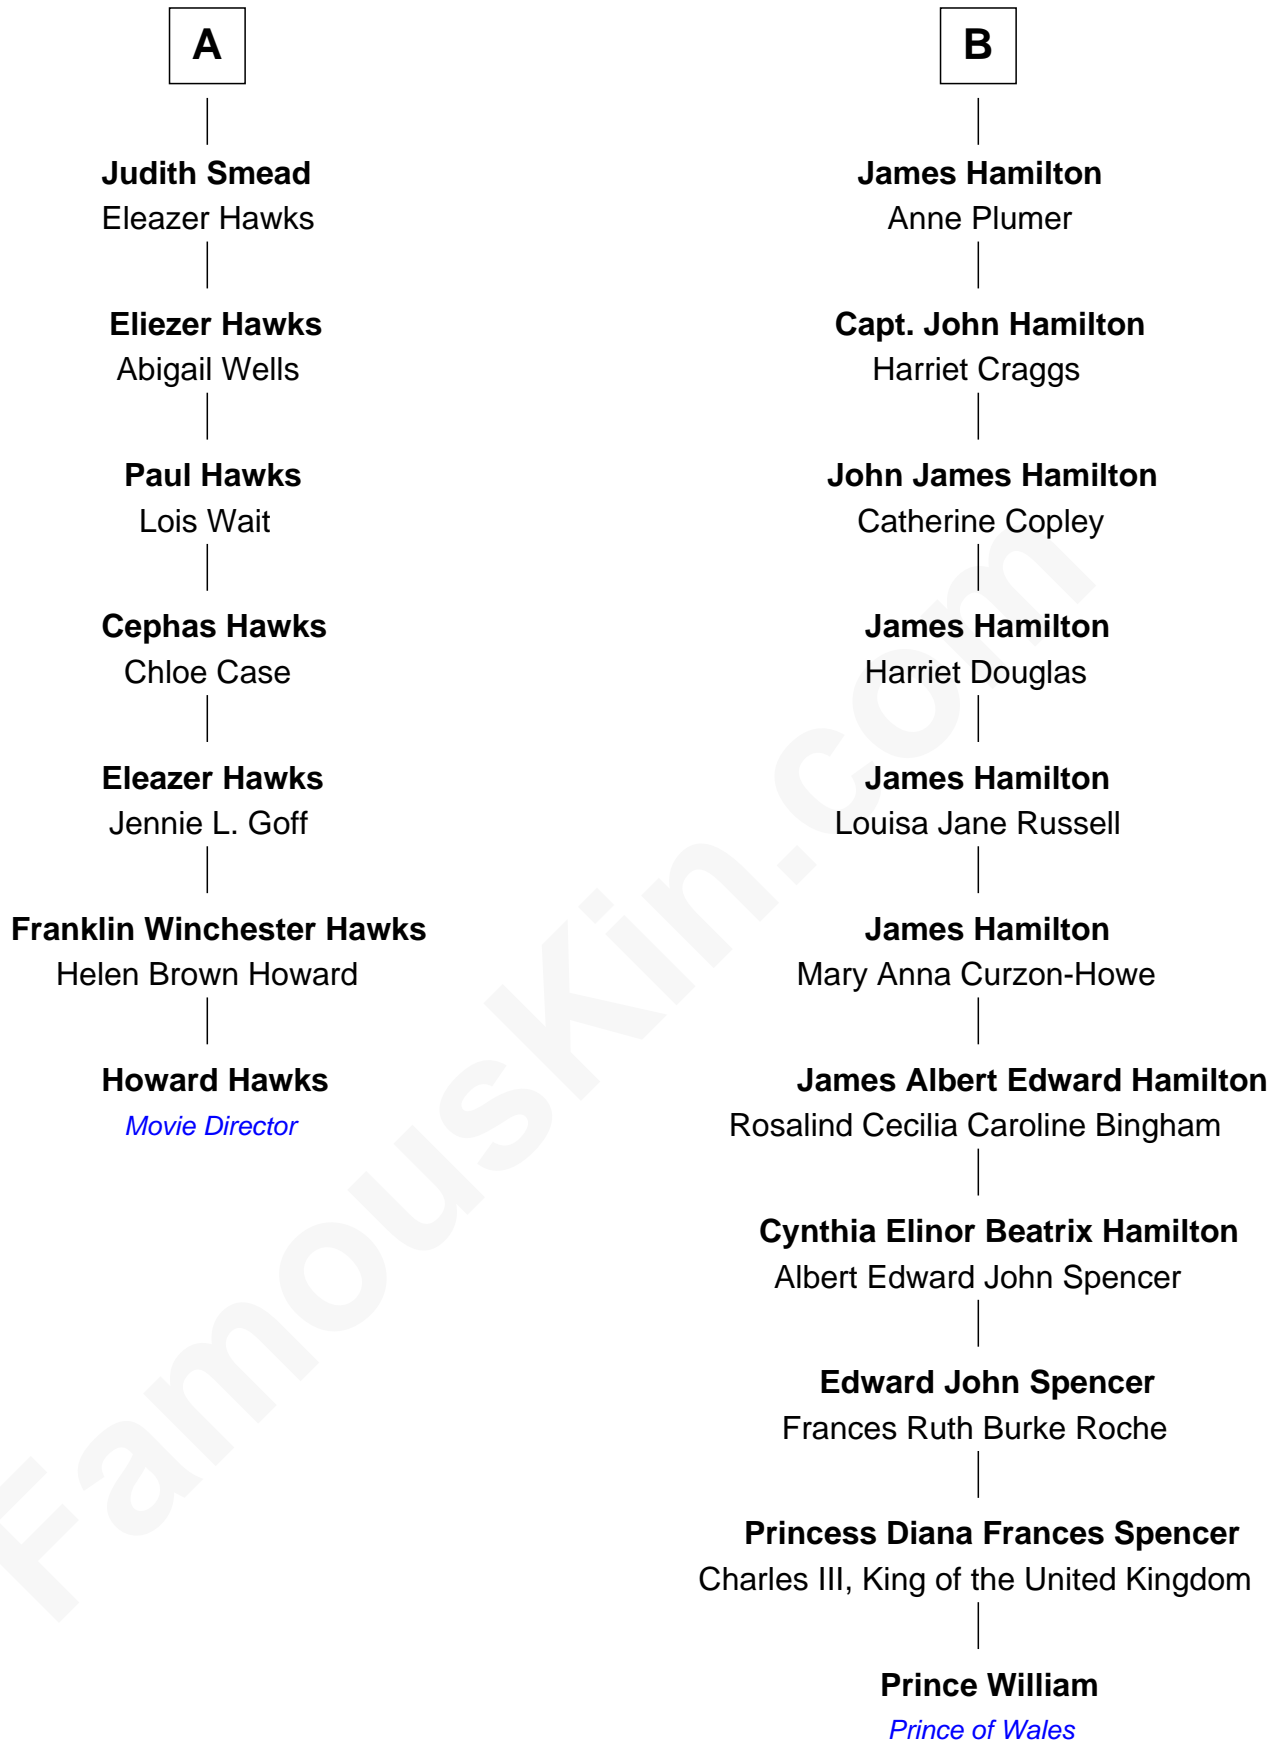

# FamousKin.com Relationship Chart of

**Howard Hawks**

*Movie Director*

13th cousin 4 times removed of

**Prince William**

*Prince of Wales*

**Sir John Colepepper**

Agnes Gainsford

William photo by [InSapphoWeTrust](#) [\(CC BY-SA 2.0\)](#)