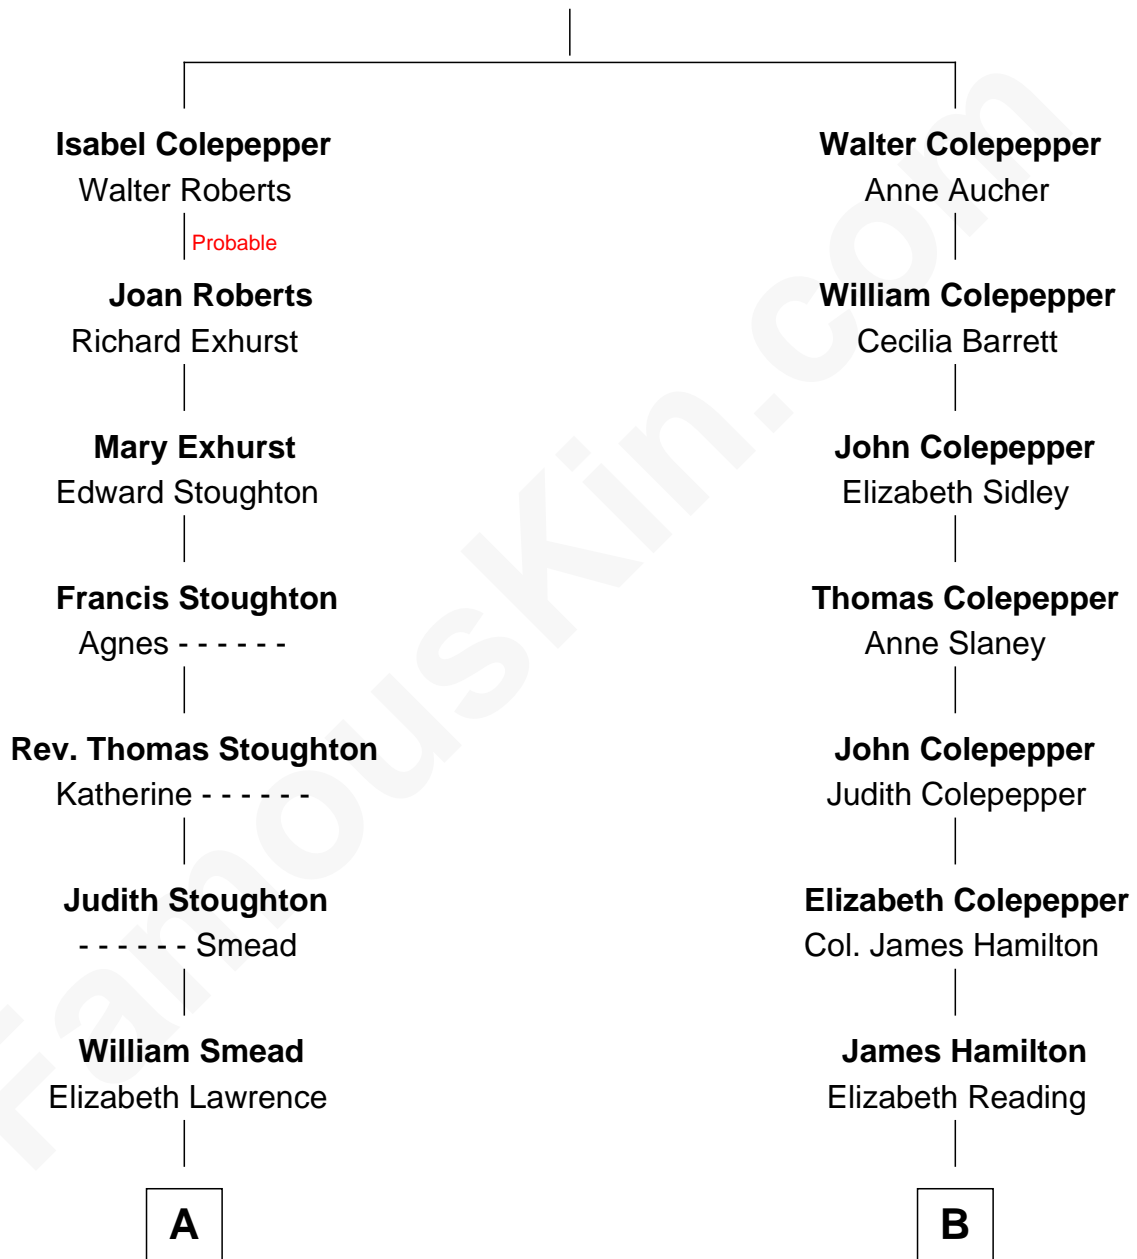

# FamousKin.com Relationship Chart of

**Howard Hawks**

*Movie Director*

13th cousin 4 times removed of

**Prince William**

*Prince of Wales*

**Sir John Colepepper**

Agnes Gainsford

William photo by [InSapphoWeTrust](#) [\(CC BY-SA 2.0\)](#)