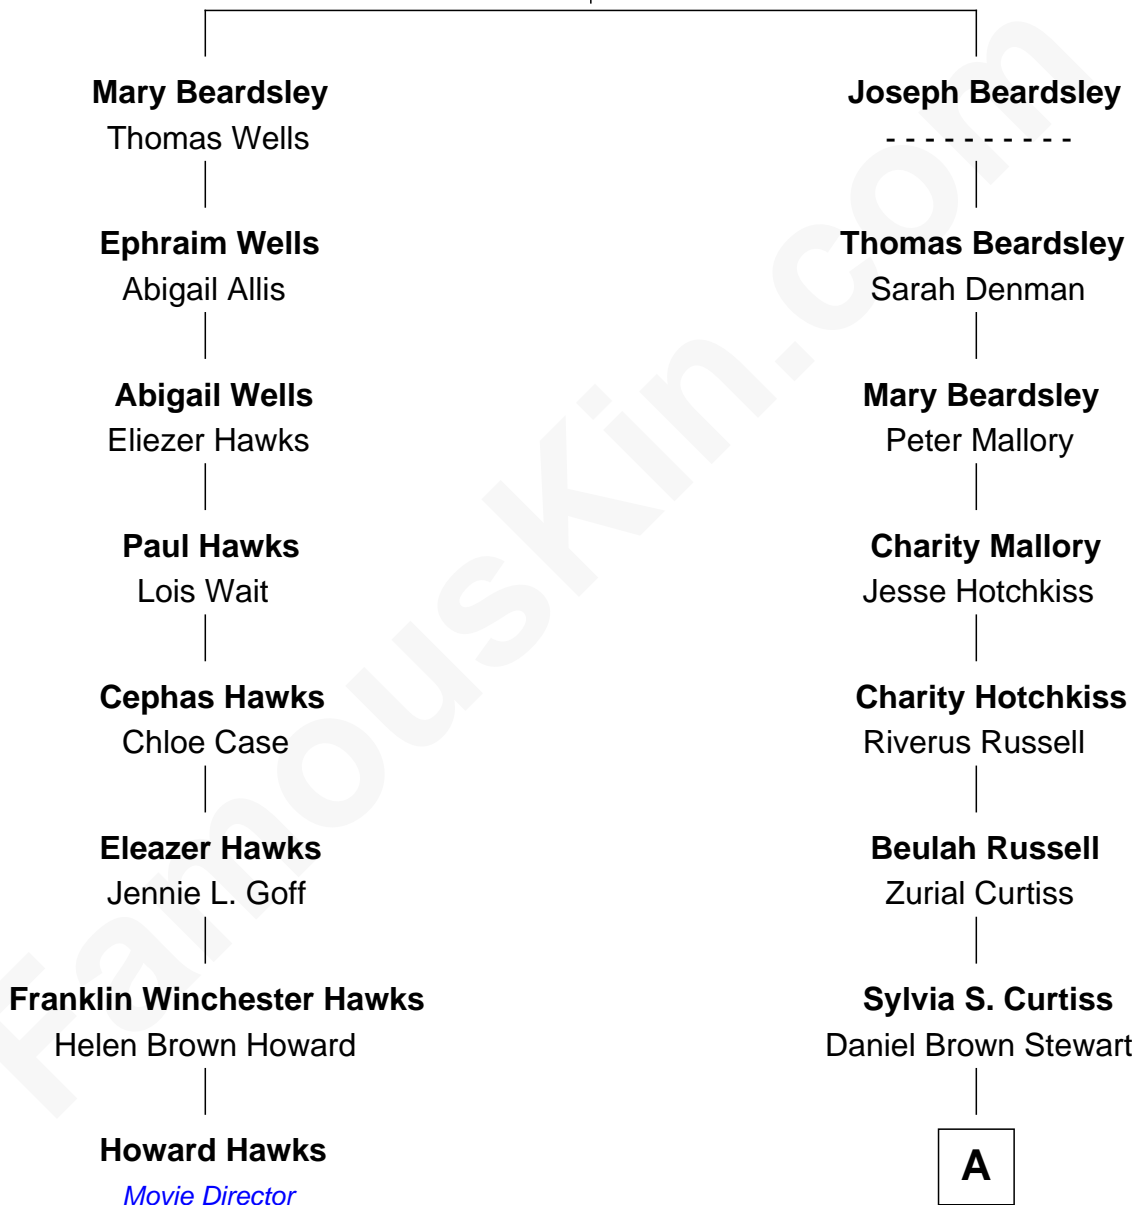

FamousKin.com Relationship Chart of

Howard Hawks

Movie Director

7th cousin 4 times removed of

Edward Norton

Movie Actor

William Beardsley

Mary Harvey

A

—
Cora Anna Stewart

Franklin S. Baals

—
Alice C. Baals

Edward Mower Norton

—
Edward Mower Norton

Betty Kent Harrison

—
Edward Mower Norton