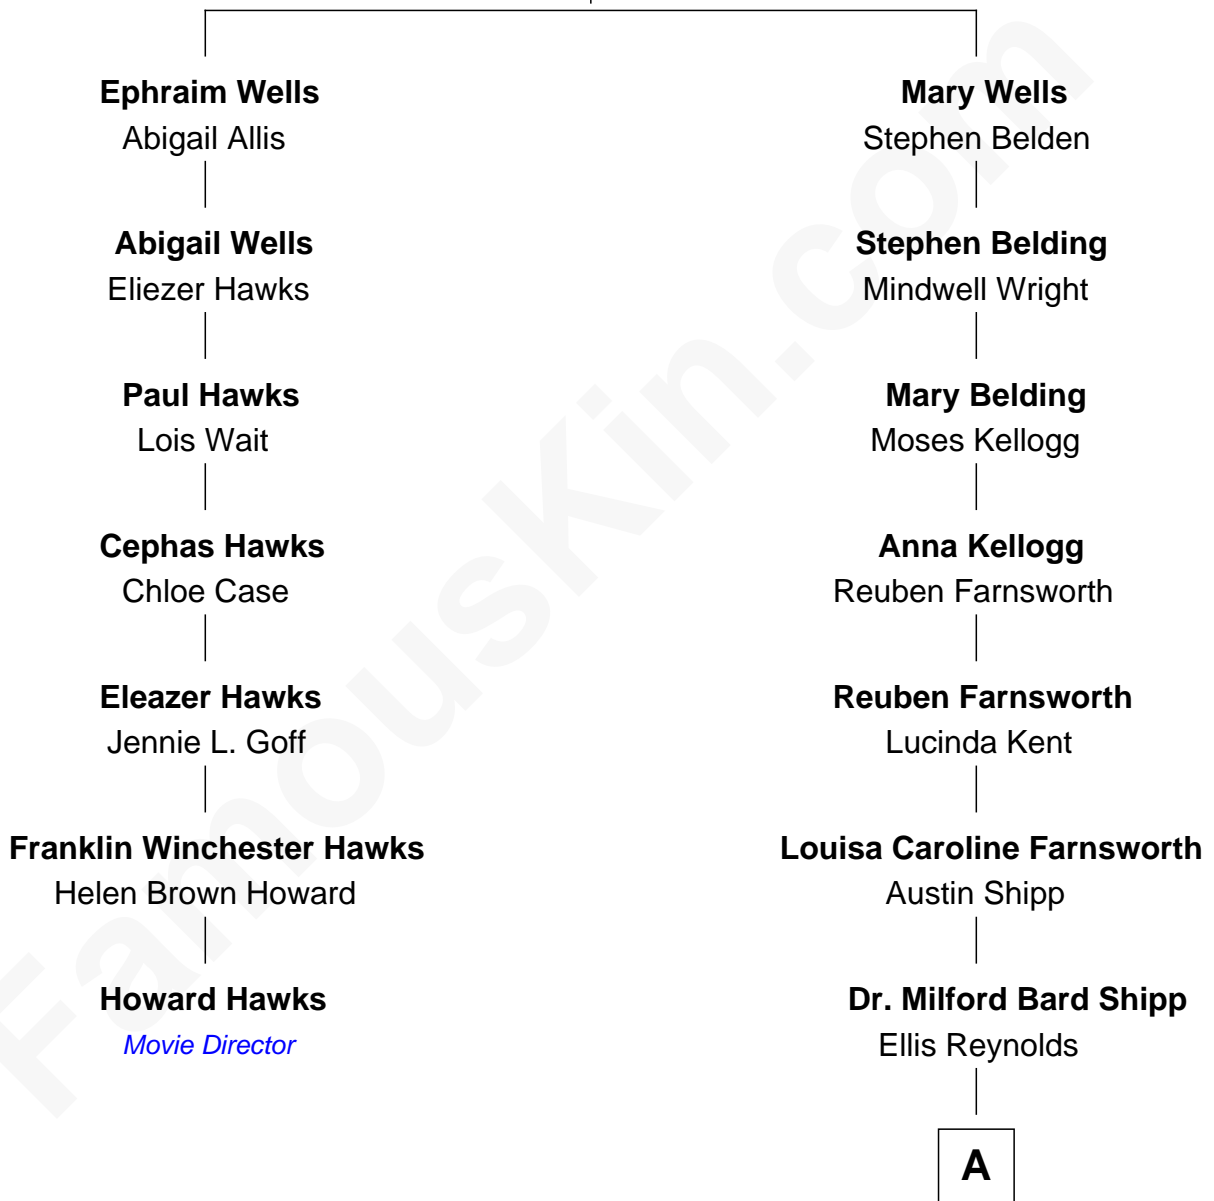

# FamousKin.com Relationship Chart of

**Howard Hawks**

*Movie Director*

6th cousin 4 times removed of

**Amy Adams**

*Movie Actress*

**Thomas Wells**

Mary Beardsley

**A**

—  
**Olea Shipp**  
John Hyrum Hill

—  
**Olea Lorraine Hill**  
Frank Ralph Adams

—  
**Richard Kent Adams**  
Kathryn Hicken

—  
**Amy Adams**  
*Movie Actress*

FamousKin.com

Amy Adams photo by [NYCArthur](#) (CC BY-SA 2.0)