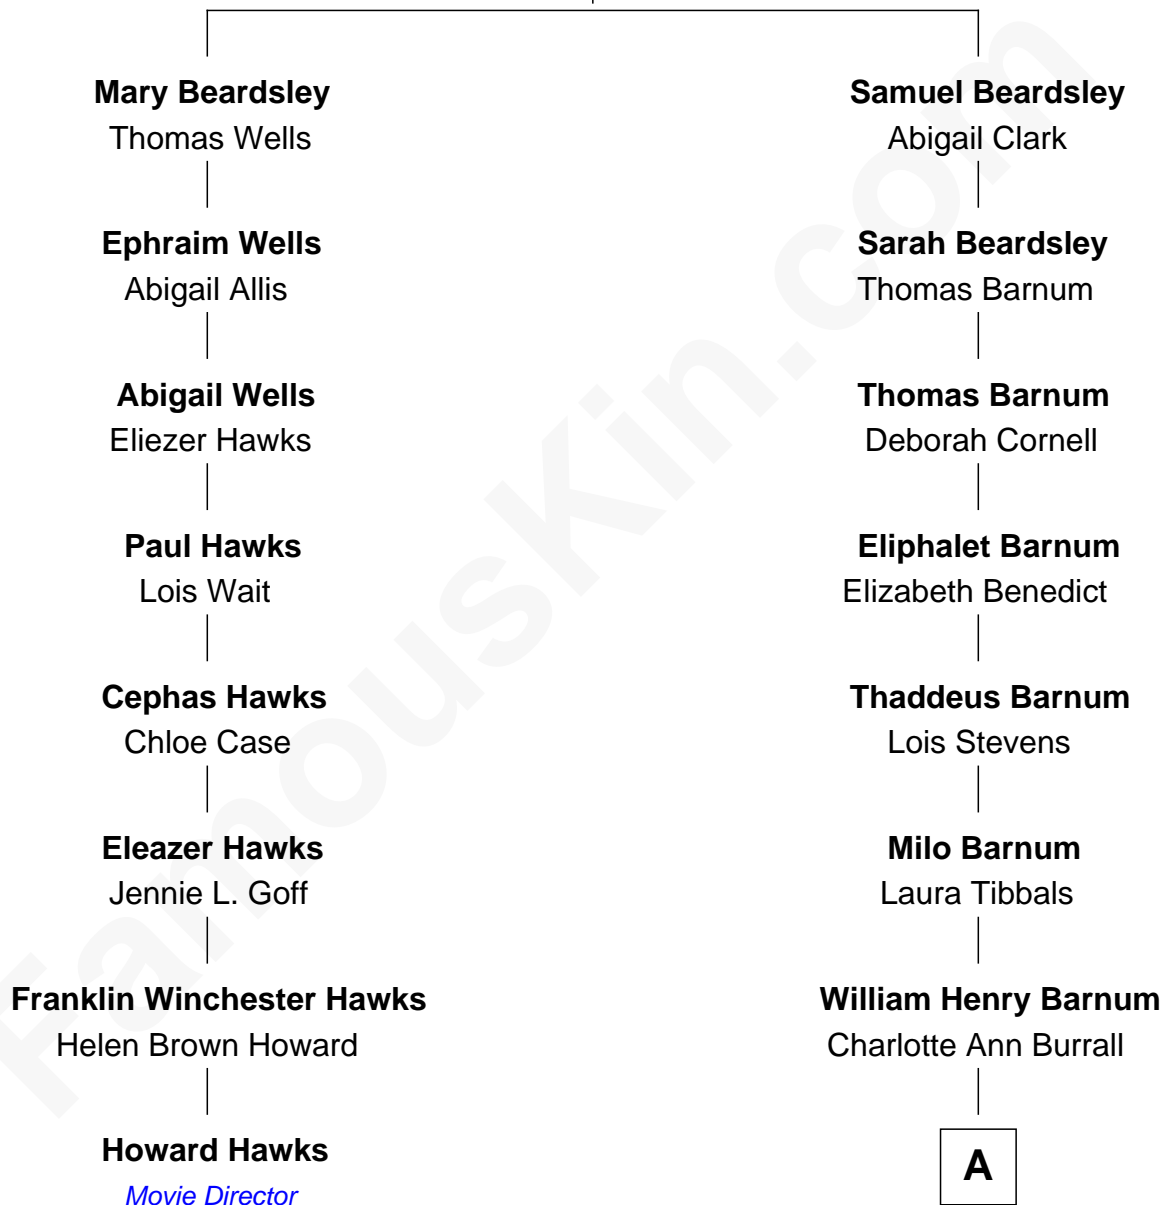

# FamousKin.com Relationship Chart of

**Howard Hawks**

*Movie Director*

7th cousin 4 times removed of

**Treat Williams**

*TV & Movie Actor*

**William Beardsley**

Mary Harvey

**A**

Charles W. Barnum

Mary Nicholls

Richard Nicholls Barnum

Marian Hutchison Cocks

Eleanor Barnum

Treat Payne Andrew

Marian Andrew