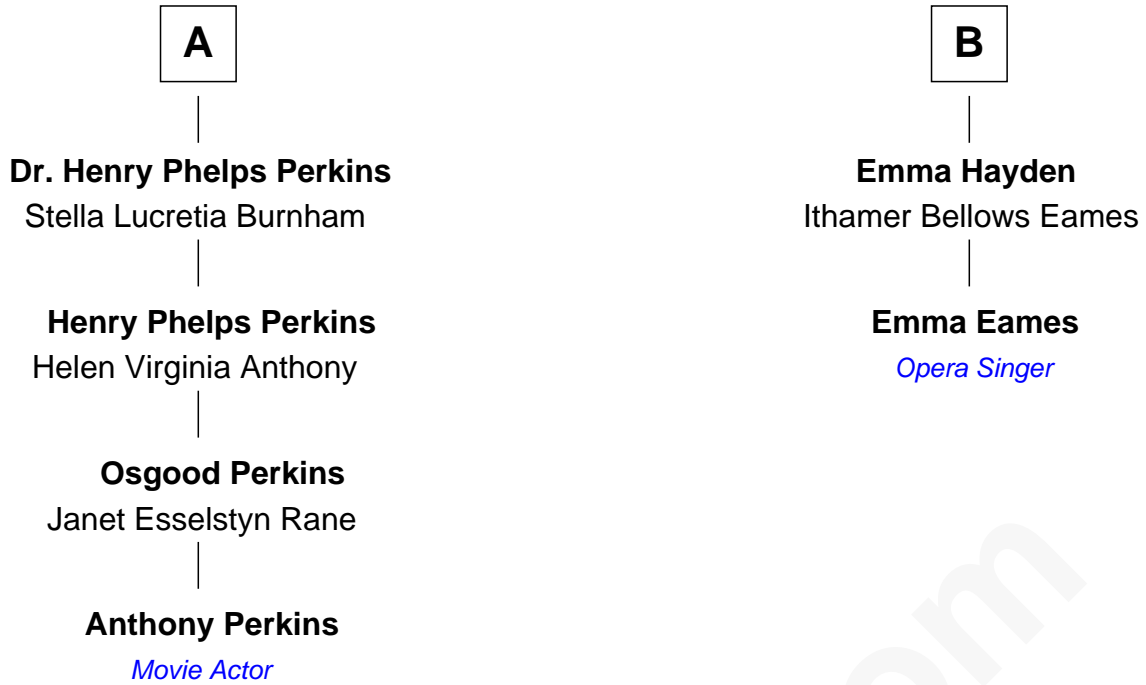

FamousKin.com Relationship Chart of

Anthony Perkins

Movie Actor

8th cousin 2 times removed of

Emma Eames

Opera Singer

Matthew Whipple

Joan - - - - -

Ebenezer Brown

Dexter E. Brown

Martha Lemont

Martha Ann Brown

John Hayden

B

FamousKin.com