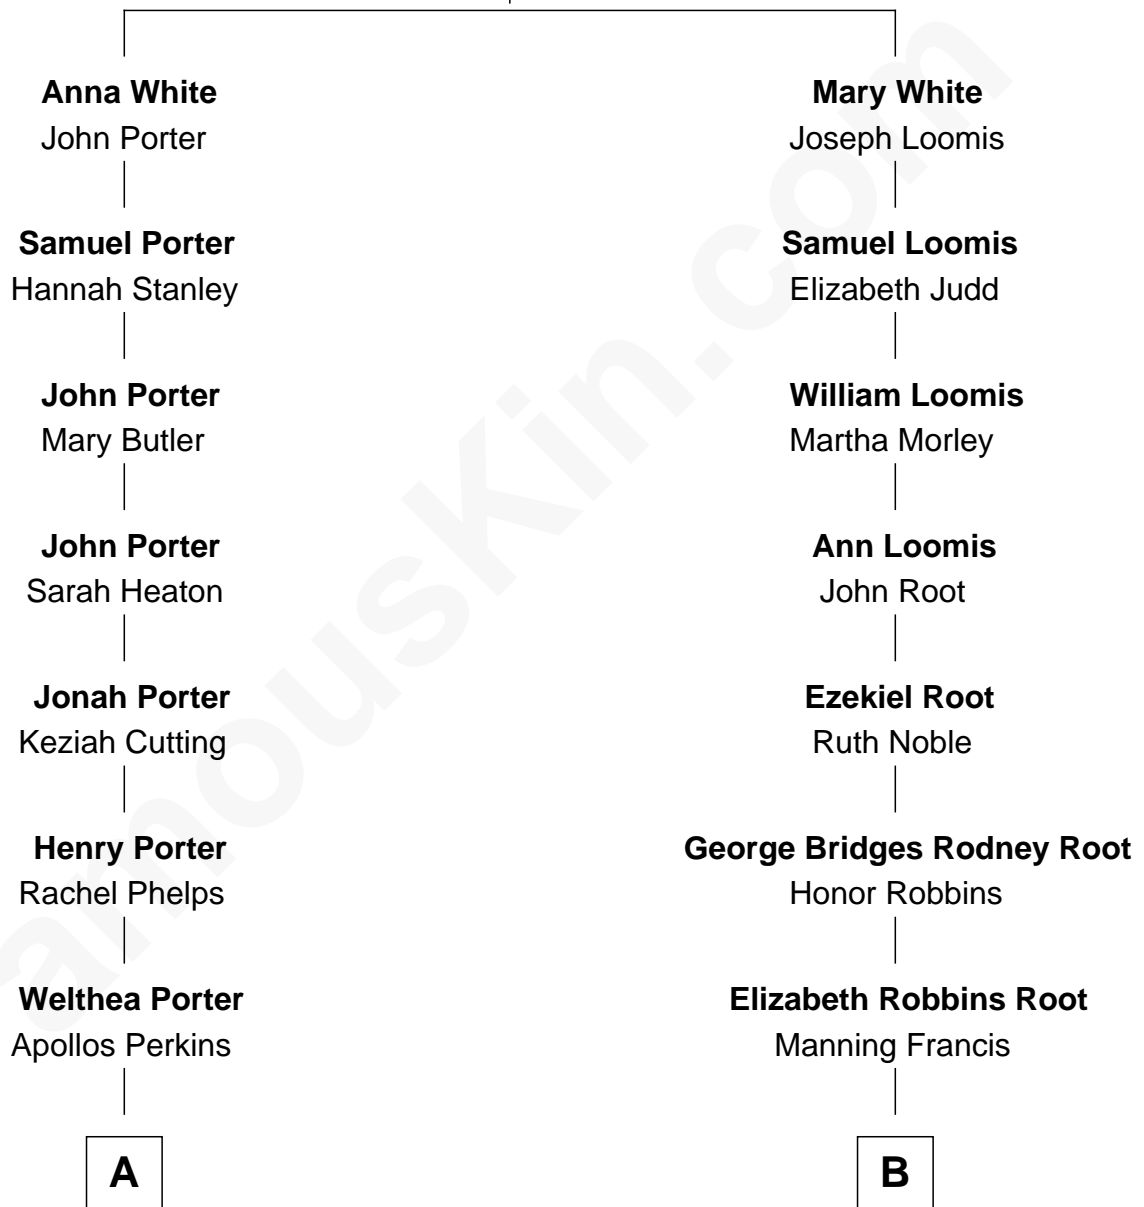

# FamousKin.com Relationship Chart of

**Anthony Perkins**

*Movie Actor*

10th cousin of

**Nancy (Davis) Reagan**

*First Lady of President Ronald Reagan*

**Robert White**

Bridget Allgar

**A**

**Dr. Henry Phelps Perkins**  
Stella Lucretia Burnham

**Henry Phelps Perkins**  
Helen Virginia Anthony

**Osgood Perkins**  
Janet Esselstyn Rane

**Anthony Perkins**  
*Movie Actor*

**B**

**Frederick Augustus Francis**  
Jessie Anne Stevens

**Anne Ayers Francis**  
John Newell Robbins

**Kenneth Seymour Robbins**  
Edith Prescott Lockett

**Nancy (Davis) Reagan**  
*First Lady of Ronald Reagan*

FamousKin.com