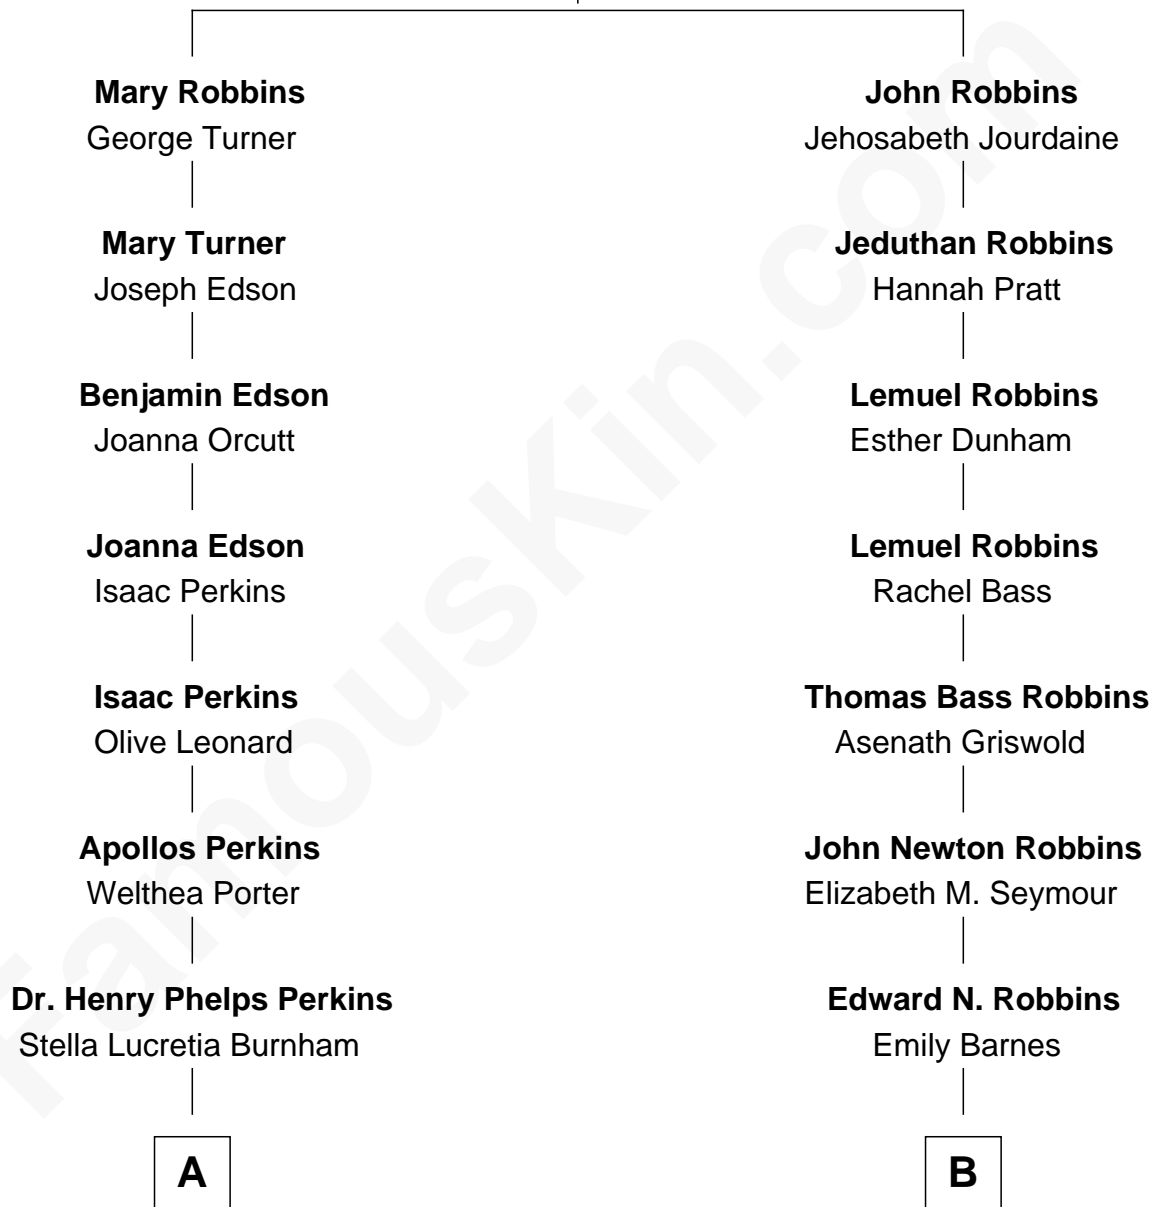

# FamousKin.com Relationship Chart of

**Anthony Perkins**

*Movie Actor*

9th cousin of

**Nancy (Davis) Reagan**

*First Lady of President Ronald Reagan*

**Nicholas Robbins**

Elizabeth - - - - -

**A**

**Henry Phelps Perkins**

Helen Virginia Anthony

**Osgood Perkins**

Janet Esselstyn Rane

**Anthony Perkins**

*Movie Actor*

**B**