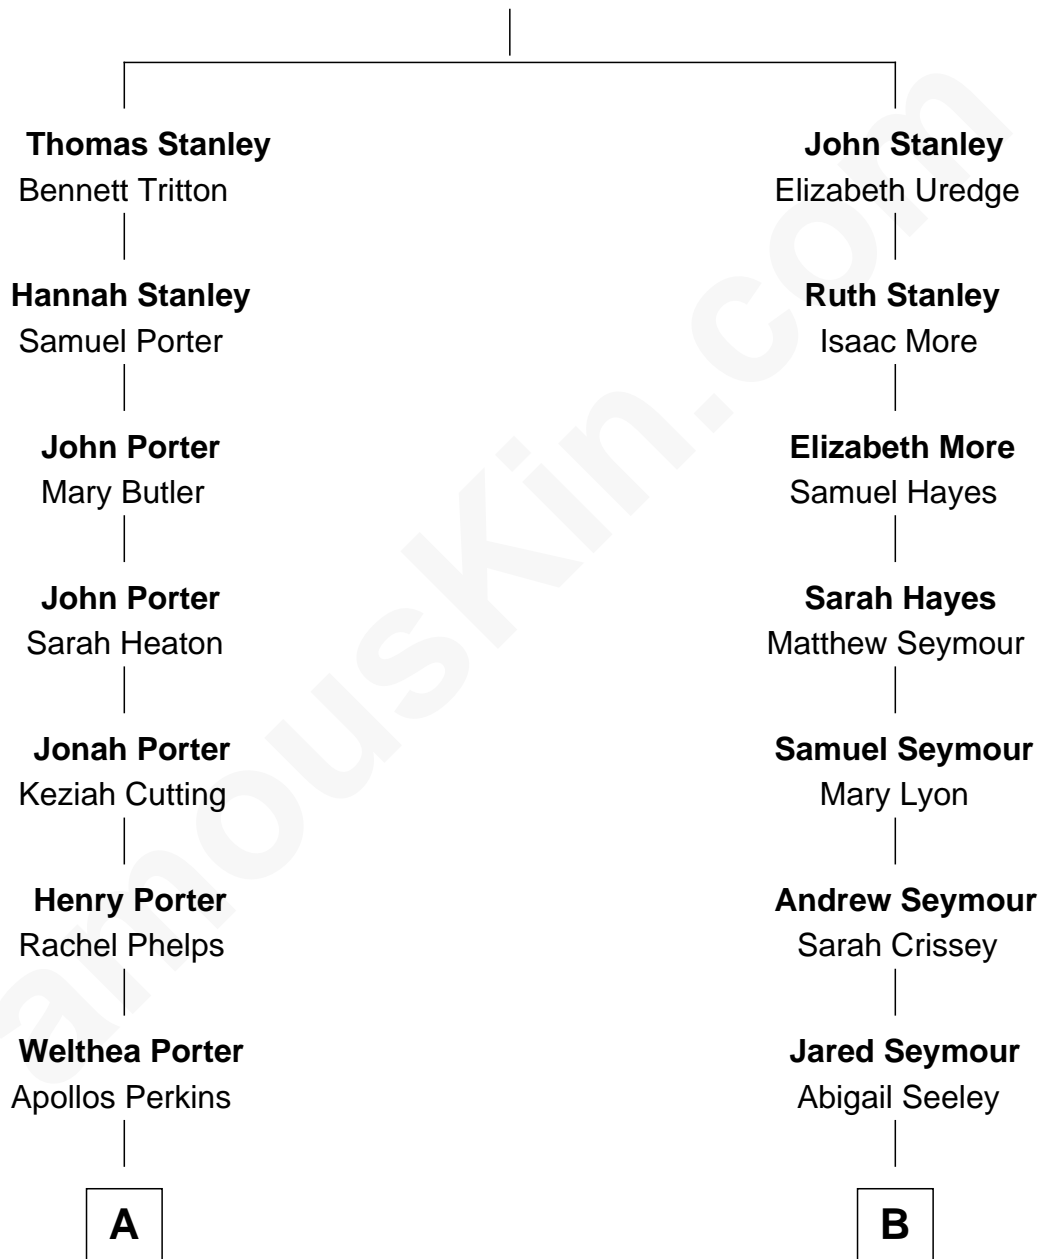

FamousKin.com Relationship Chart of

Anthony Perkins

Movie Actor

10th cousin 1 time removed of

Nancy (Davis) Reagan

First Lady of President Ronald Reagan

Robert Stanley

A

Dr. Henry Phelps Perkins
Stella Lucretia Burnham

Henry Phelps Perkins
Helen Virginia Anthony

Osgood Perkins
Janet Esselstyn Rane

Anthony Perkins
Movie Actor

B

Elizabeth M. Seymour
John Newton Robbins

Edward N. Robbins
Emily Barnes

John Newell Robbins
Anne Ayers Francis

Kenneth Seymour Robbins
Edith Prescott Lockett

Nancy (Davis) Reagan
First Lady of Ronald Reagan