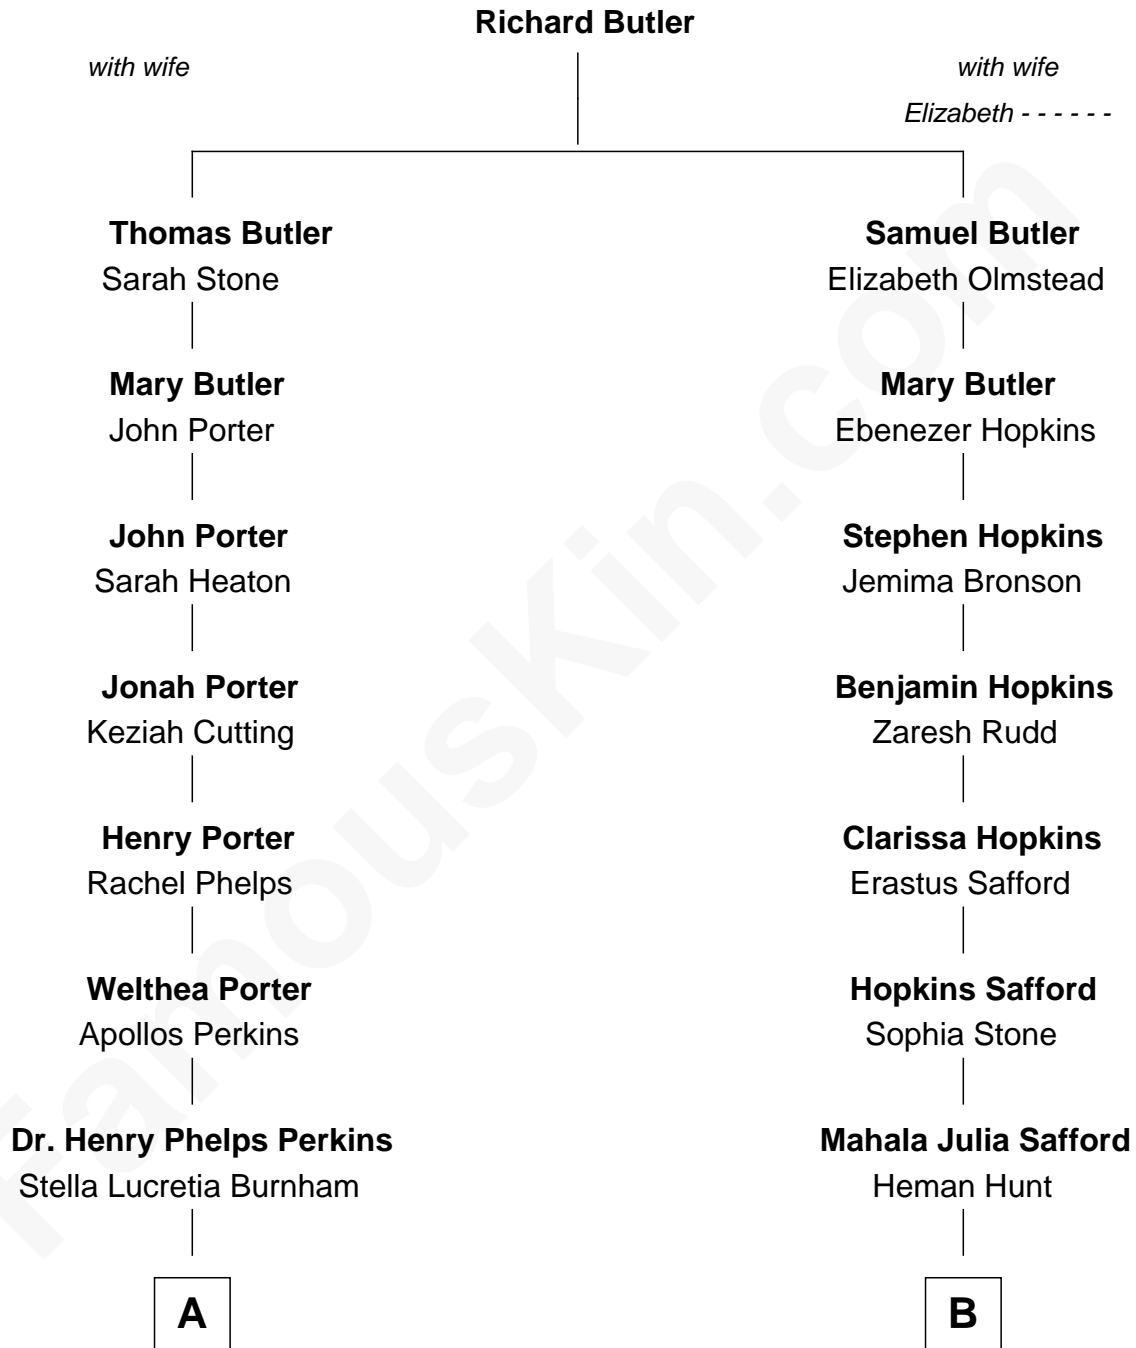

FamousKin.com

Relationship Chart of

Anthony Perkins

Movie Actor

9th cousin 3 times removed of

Ava Michelle
Model and Actress

A

Henry Phelps Perkins
Helen Virginia Anthony

Osgood Perkins
Janet Esselstyn Rane

Anthony Perkins
Movie Actor

B

John Jed Hunt
Anna F. Holyoke

Flavilla May Hunt
Charles Thompson Gray

Ruth Marion Gray
George William Cota

Gregory Paul Cota
Debra Lynn Zaratzian