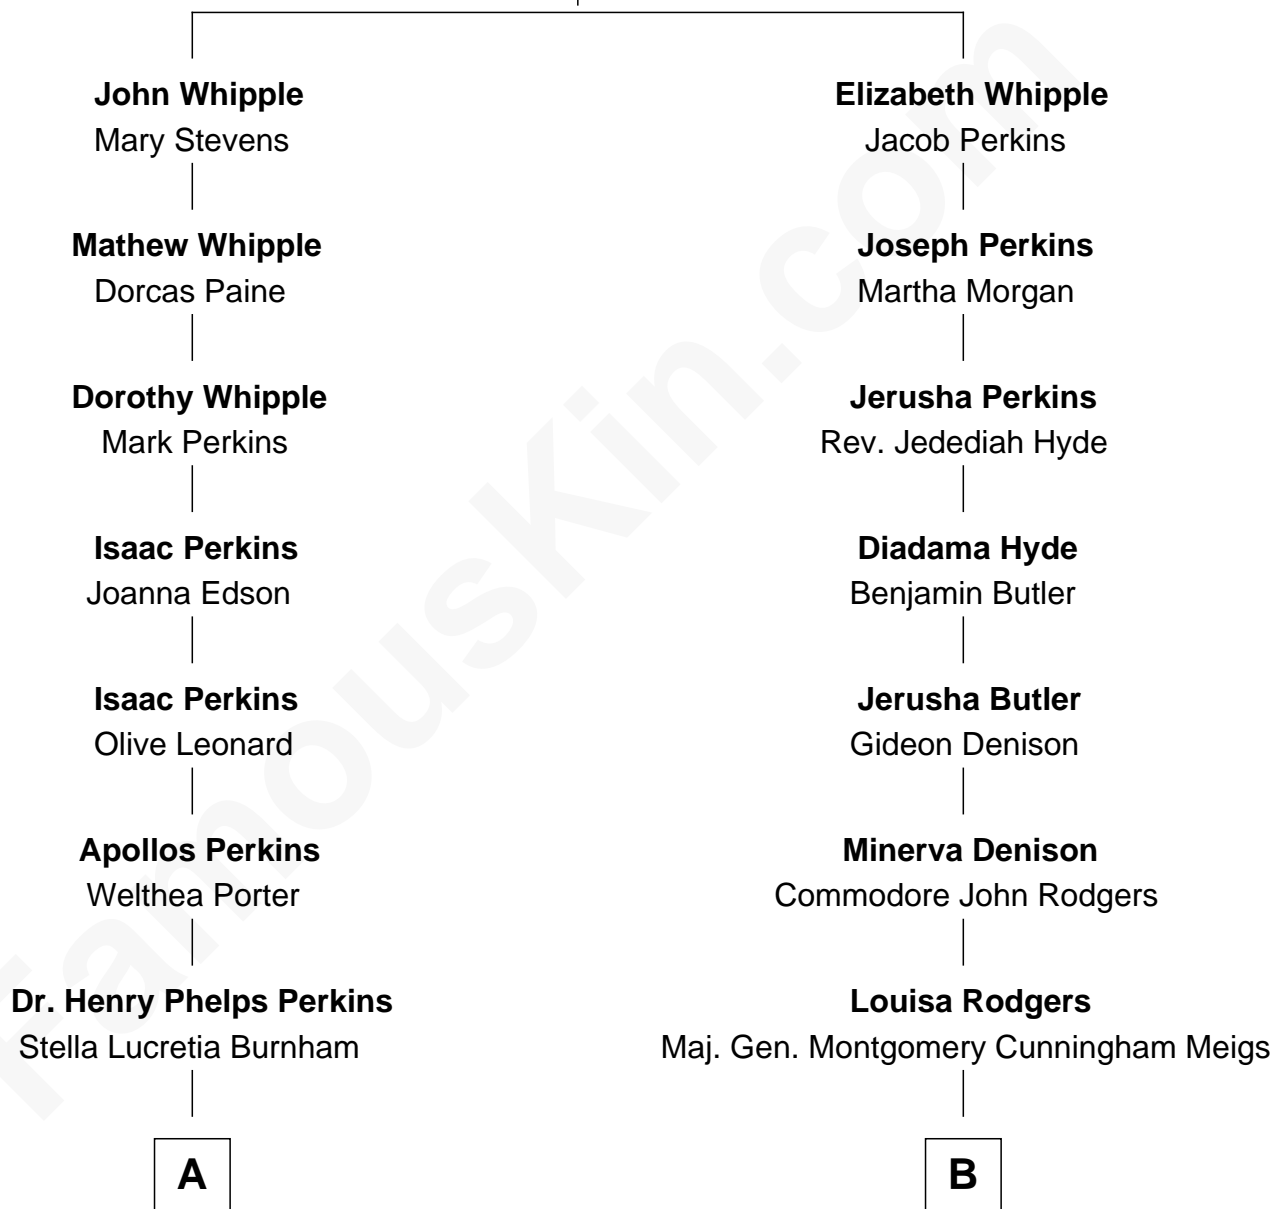

FamousKin.com Relationship Chart of

Anthony Perkins

Movie Actor

9th cousin 2 times removed of

Parker Stevenson

TV and Movie Actor

Matthew Whipple

Anna Hawkins

A

Henry Phelps Perkins
Helen Virginia Anthony

Osgood Perkins
Janet Esselstyn Rane

Anthony Perkins
Movie Actor

B

Mary Montgomery Meigs
Col. Joseph Hancock Taylor

Evelyn Taylor
Eli Kirk Price

Philip Price
Sarah Meade Harrison