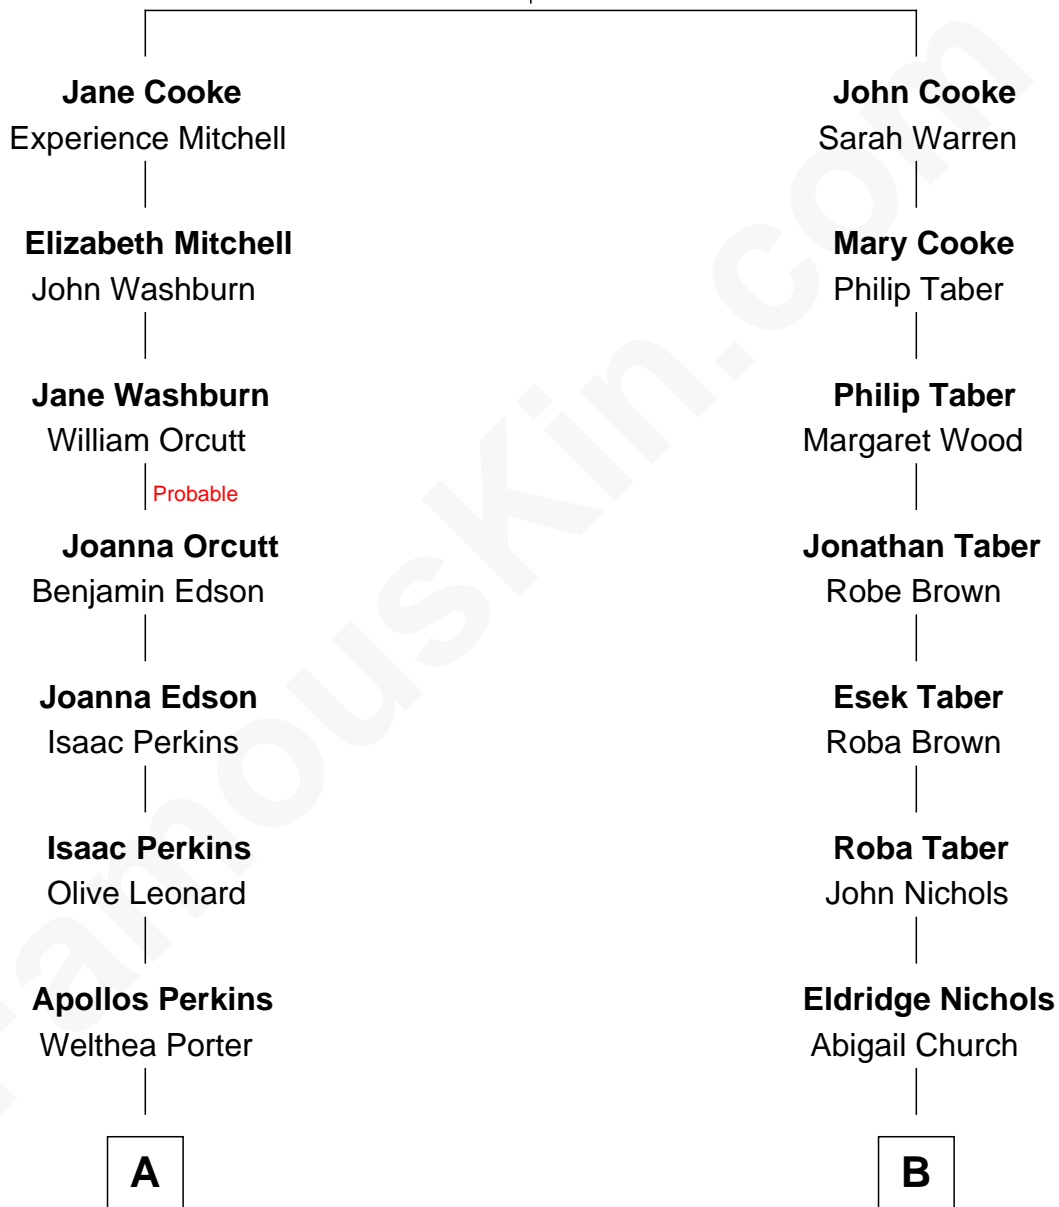

# FamousKin.com Relationship Chart of

**Anthony Perkins**

*Movie Actor*

10th cousin 3 times removed of

**Taylor Lautner**

*TV and Movie Actor*

**Francis Cooke**  
Hester le Mahieu

**A**

**Dr. Henry Phelps Perkins**

Stella Lucretia Burnham

**Henry Phelps Perkins**

Helen Virginia Anthony

**Osgood Perkins**

Janet Esselstyn Rane

**Anthony Perkins**

*Movie Actor*

**B**

**George Nichols**

Louise Harriett Randall

**Wayland Albert Nichols**

Fannie Blanche Sisco

**Frank James Nichols**

Olive F. Allen

**Keith Francis Nichols**