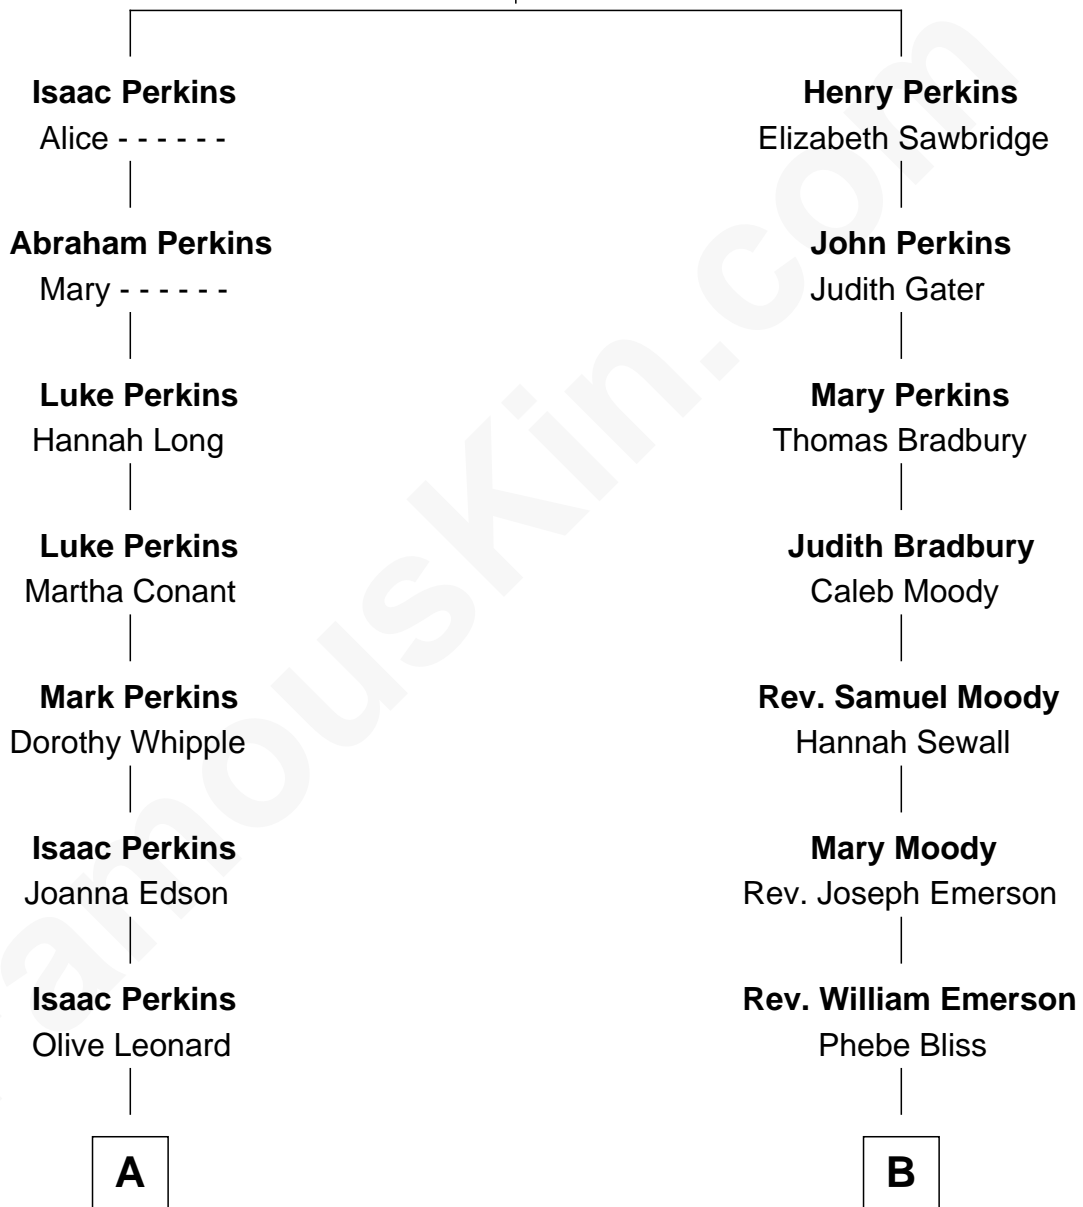

# FamousKin.com Relationship Chart of

**Anthony Perkins**

*Movie Actor*

8th cousin 3 times removed of

**Ralph Waldo Emerson**

*American Poet*

**Thomas Perkins**

Alice - - - - -

FamousKin.com