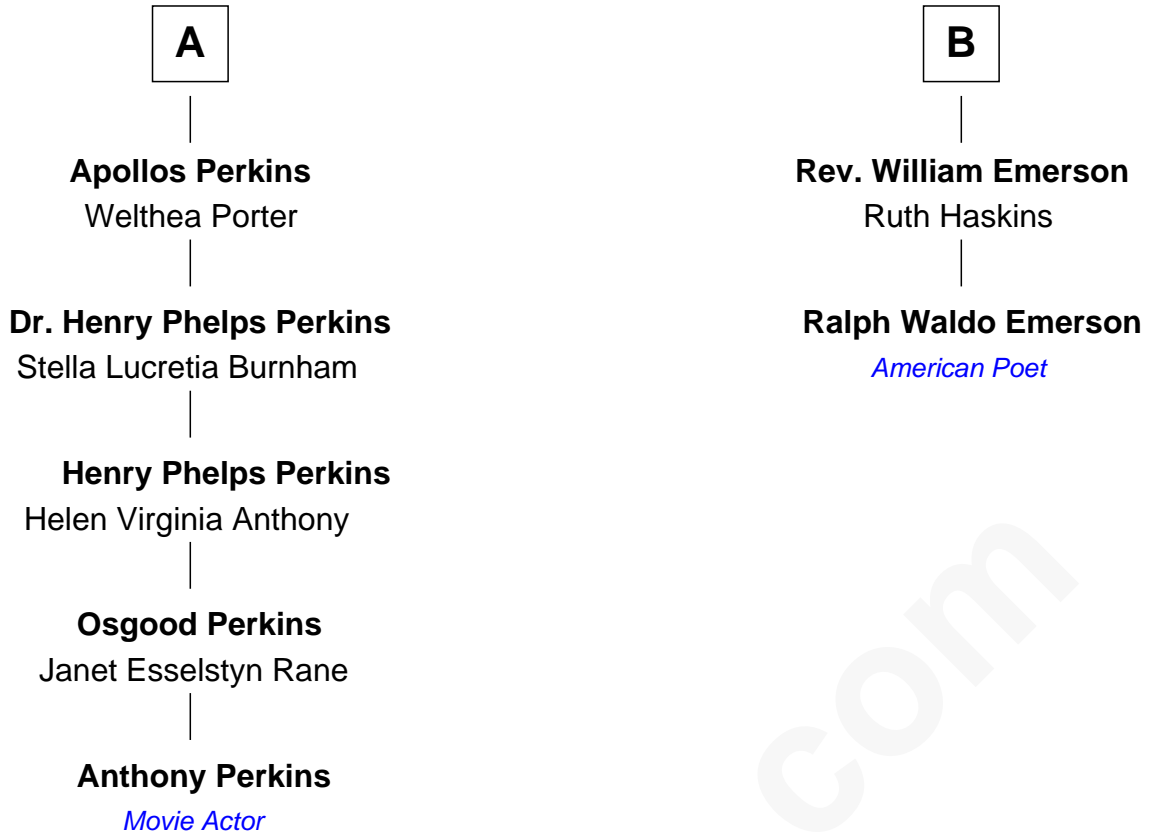

# FamousKin.com Relationship Chart of

**Anthony Perkins**

*Movie Actor*

8th cousin 3 times removed of

**Ralph Waldo Emerson**

*American Poet*

**Thomas Perkins**

Alice - - - - -

FamousKin.com