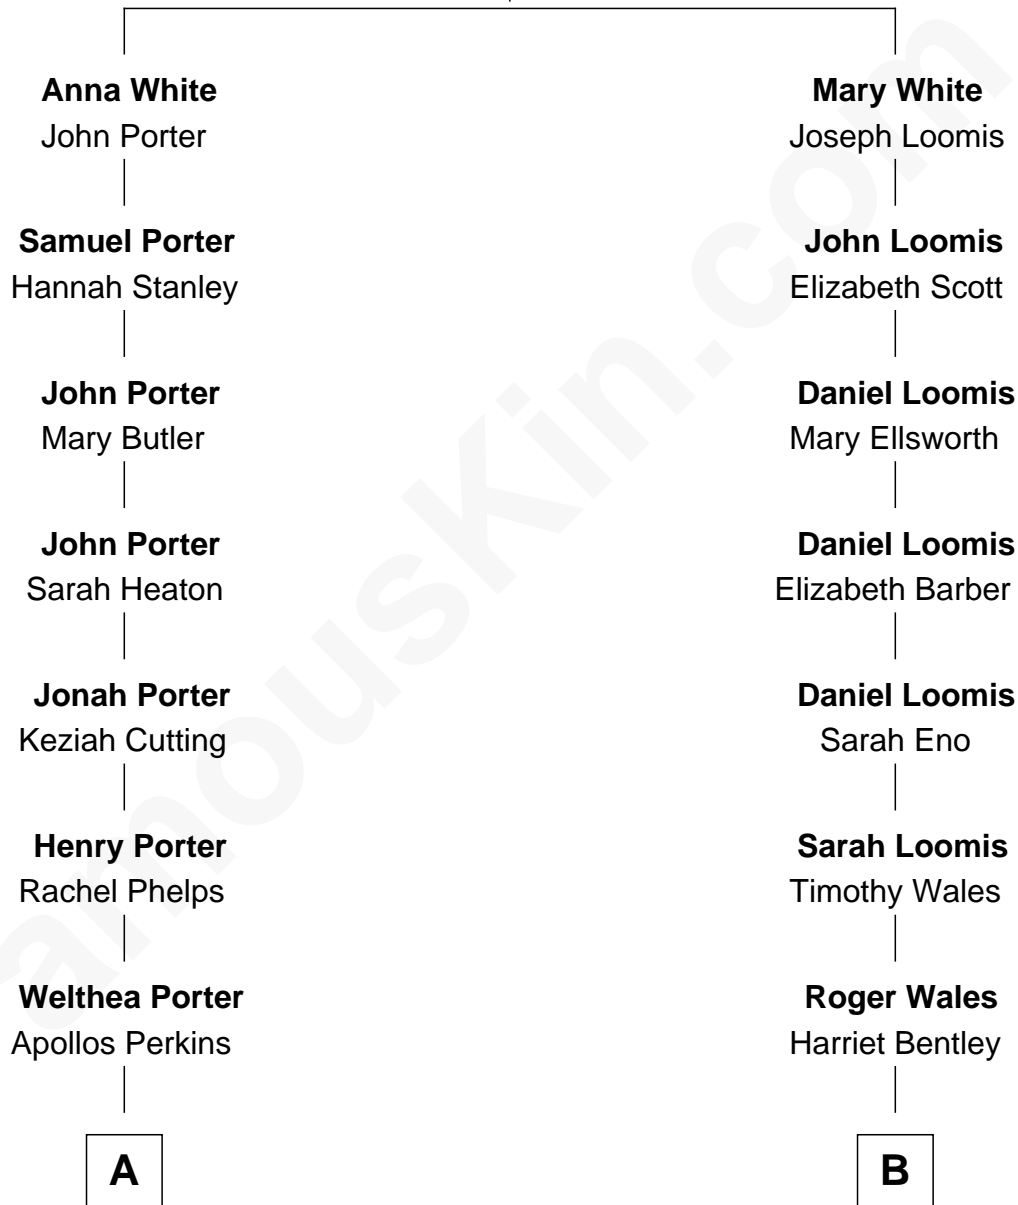

FamousKin.com
Relationship Chart of
Anthony Perkins
Movie Actor

10th cousin 2 times removed of
Sydney Biddle Barrows
Mayflower Madam

Robert White
 Bridget Allgar

A

Dr. Henry Phelps Perkins

Stella Lucretia Burnham

Henry Phelps Perkins

Helen Virginia Anthony

Osgood Perkins

Janet Esselstyn Rane

Anthony Perkins

Movie Actor

B

Eli Benley Wales

Sarah Hughes

Mary Hughes Wales

Walter Almer Barrows

Walter Almer Barrows

Sarah Olive Byers

Donald Byers Barrows

Sydney Biddle

Donald Byers Barrows

Jeannette Ballantine

Sydney Biddle Barrows

Mayflower Madam