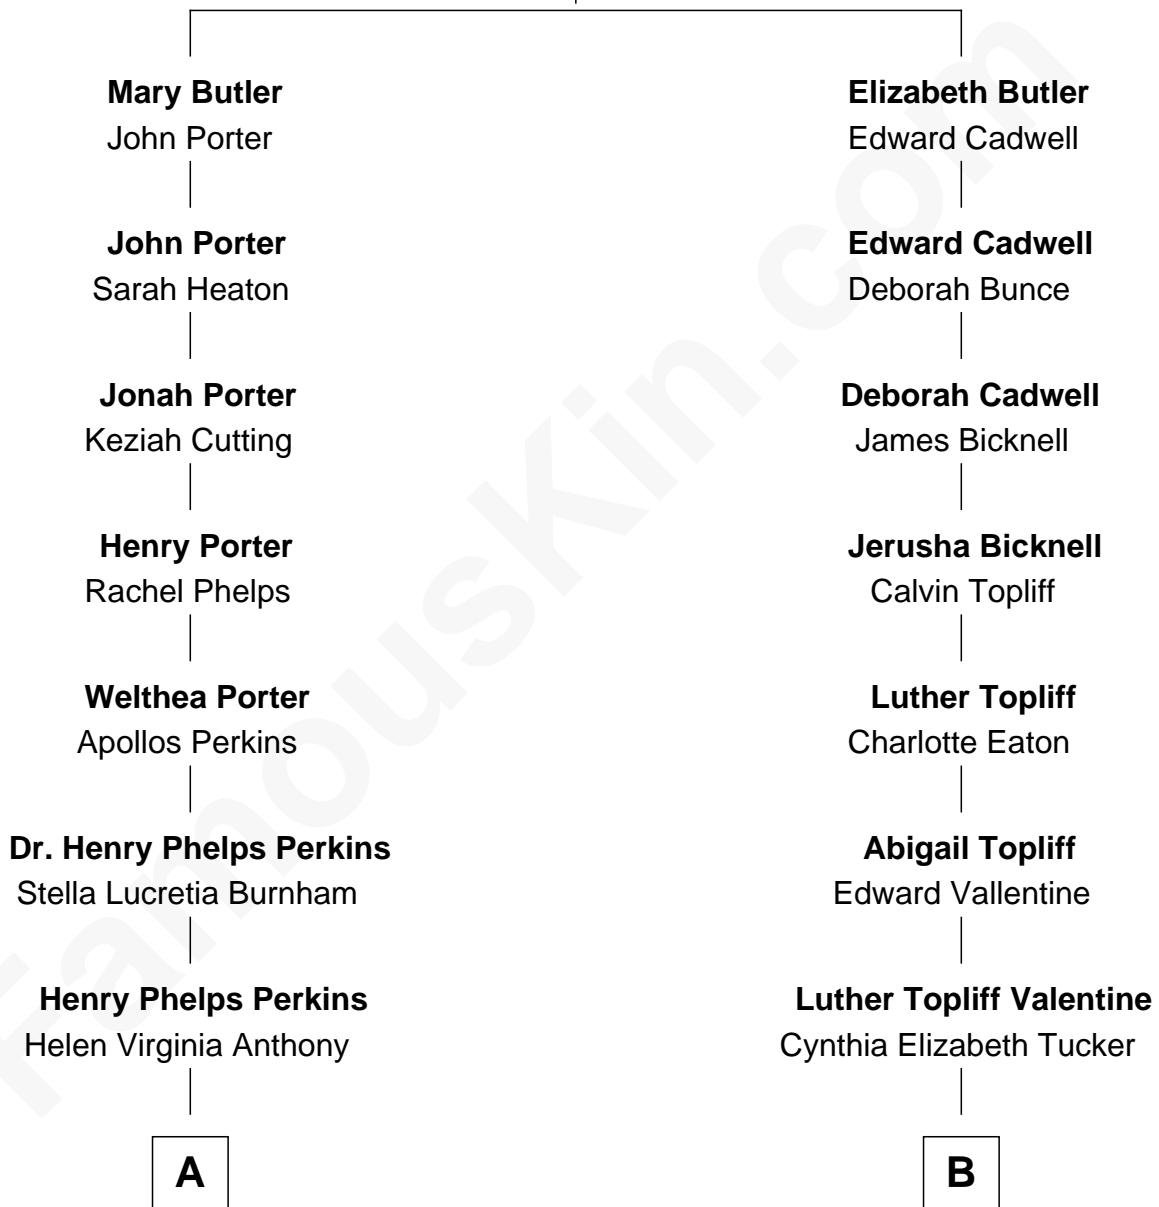

FamousKin.com Relationship Chart of

Anthony Perkins

Movie Actor

8th cousin 2 times removed of

Priscilla Presley

Actress and Businesswoman

Thomas Butler

Sarah Stone