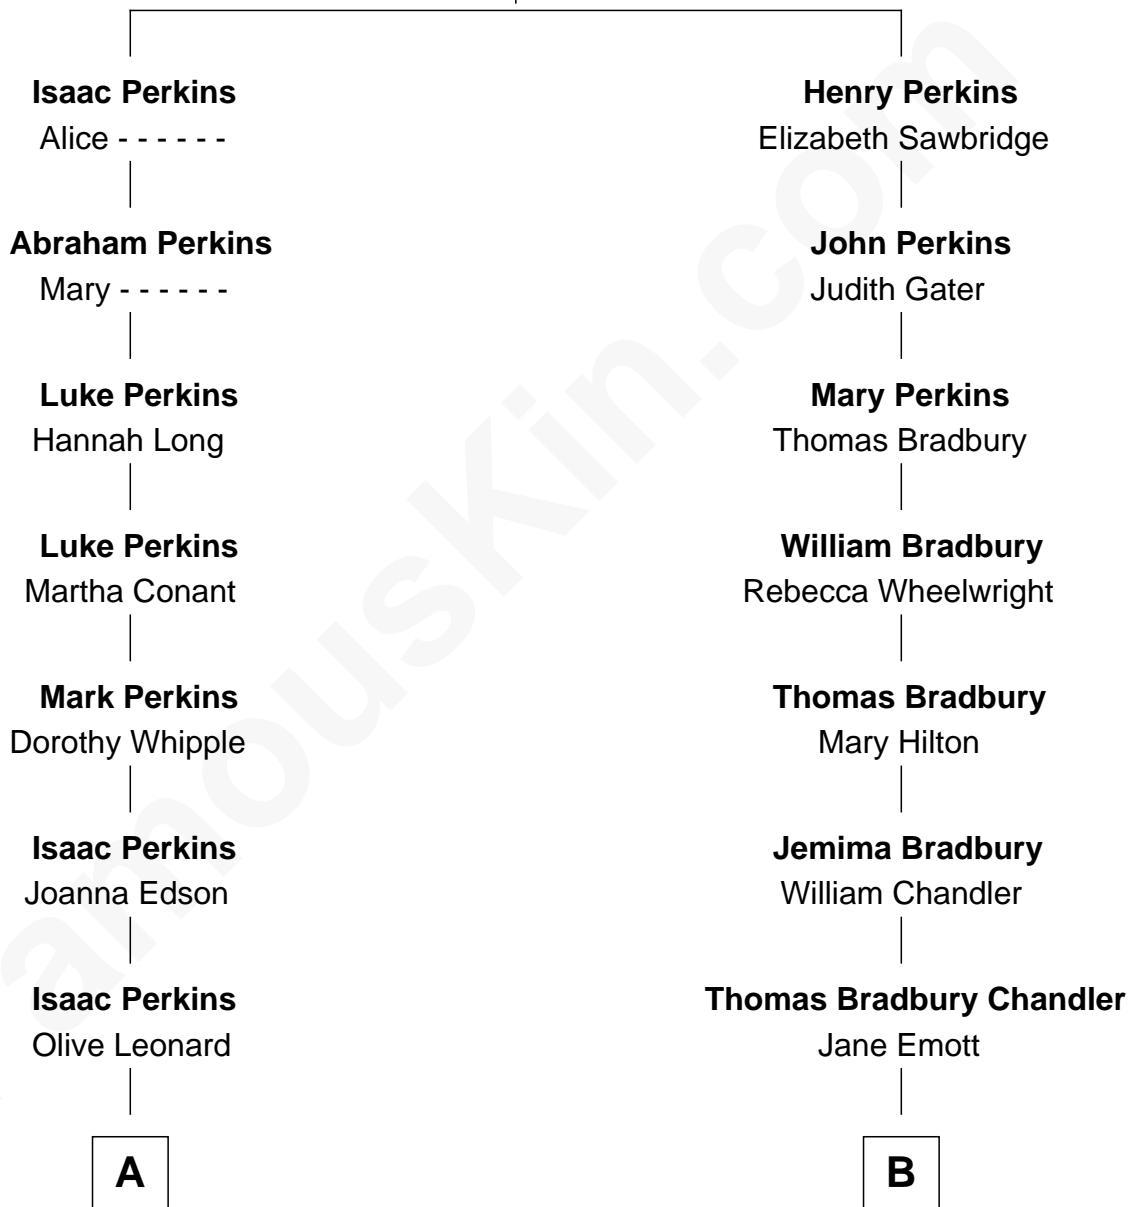

FamousKin.com Relationship Chart of

Anthony Perkins

Movie Actor

11th cousin 2 times removed of

Christopher Reeve

Movie Actor

Thomas Perkins

Alice - - - - -