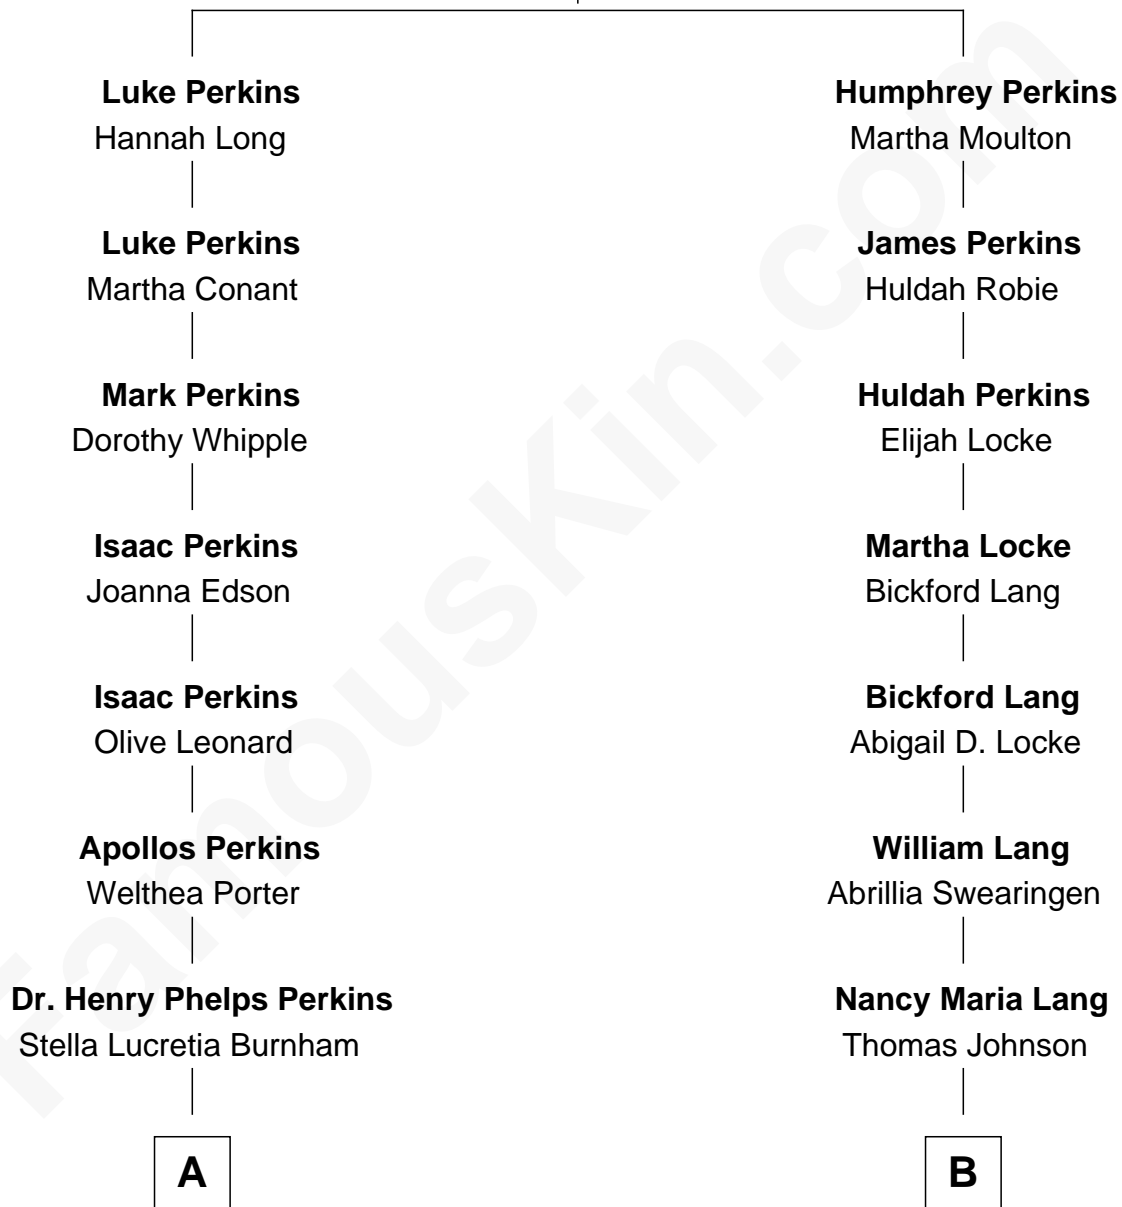

FamousKin.com Relationship Chart of

Anthony Perkins

Movie Actor

9th cousin 2 times removed of

Halle Berry

TV and Movie Actress

Abraham Perkins

Mary - - - - -

A

Henry Phelps Perkins

Helen Virginia Anthony

Osgood Perkins

Janet Esselstyn Rane

Anthony Perkins

Movie Actor

B