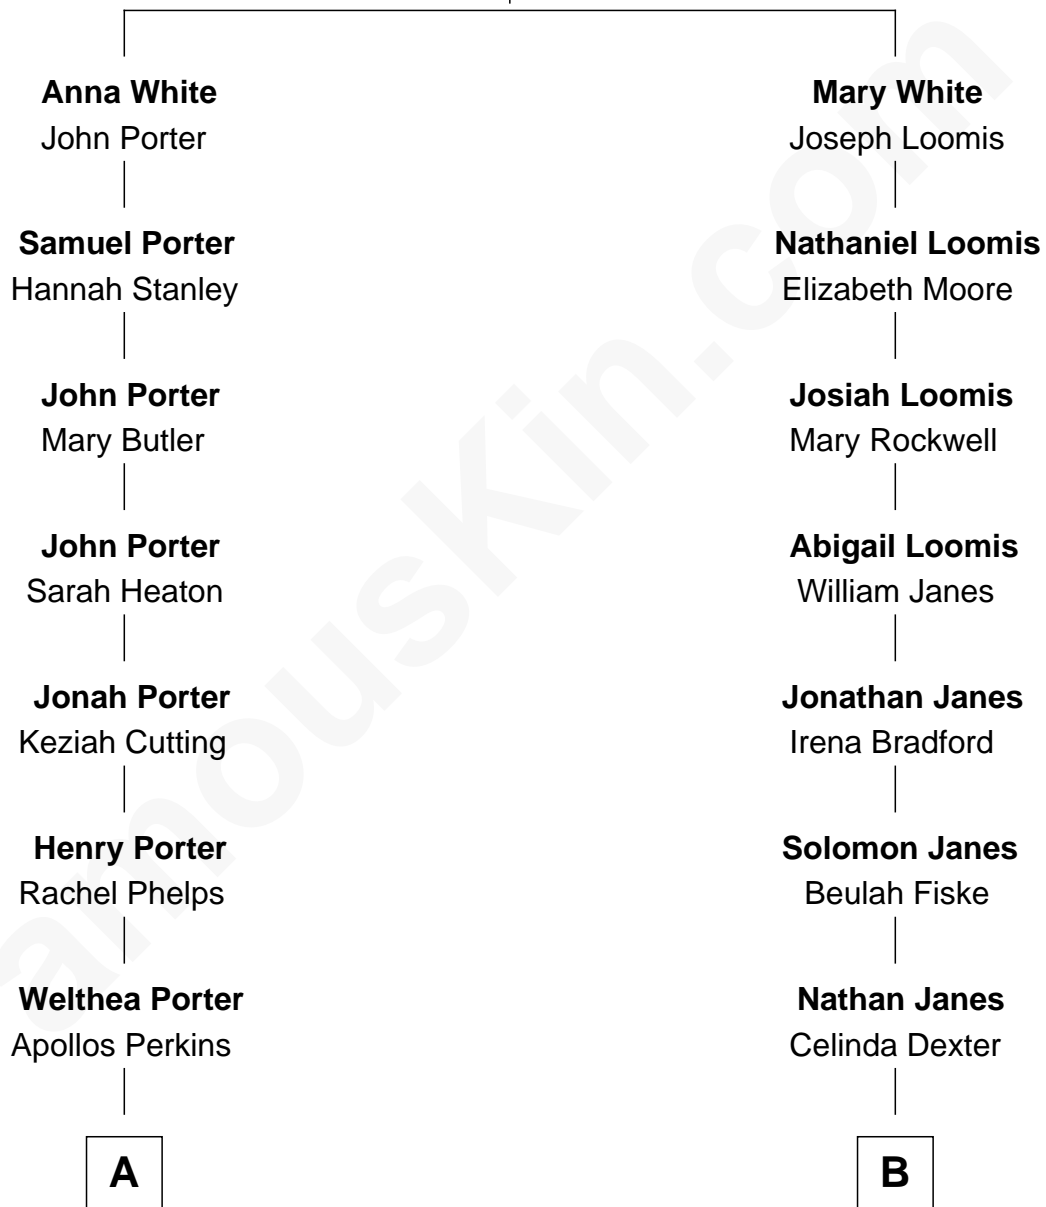

FamousKin.com Relationship Chart of

Anthony Perkins

Movie Actor

10th cousin of

Henry Fonda

Movie Actor

Robert White

Bridget Allgar

A

Dr. Henry Phelps Perkins
Stella Lucretia Burnham

Henry Phelps Perkins
Helen Virginia Anthony

Osgood Perkins
Janet Esselstyn Rane

Anthony Perkins
Movie Actor

B

Henry Clinton Jaynes
Almira Louger Jacobs

Henry Silas Jaynes
Elma L. Lanphear