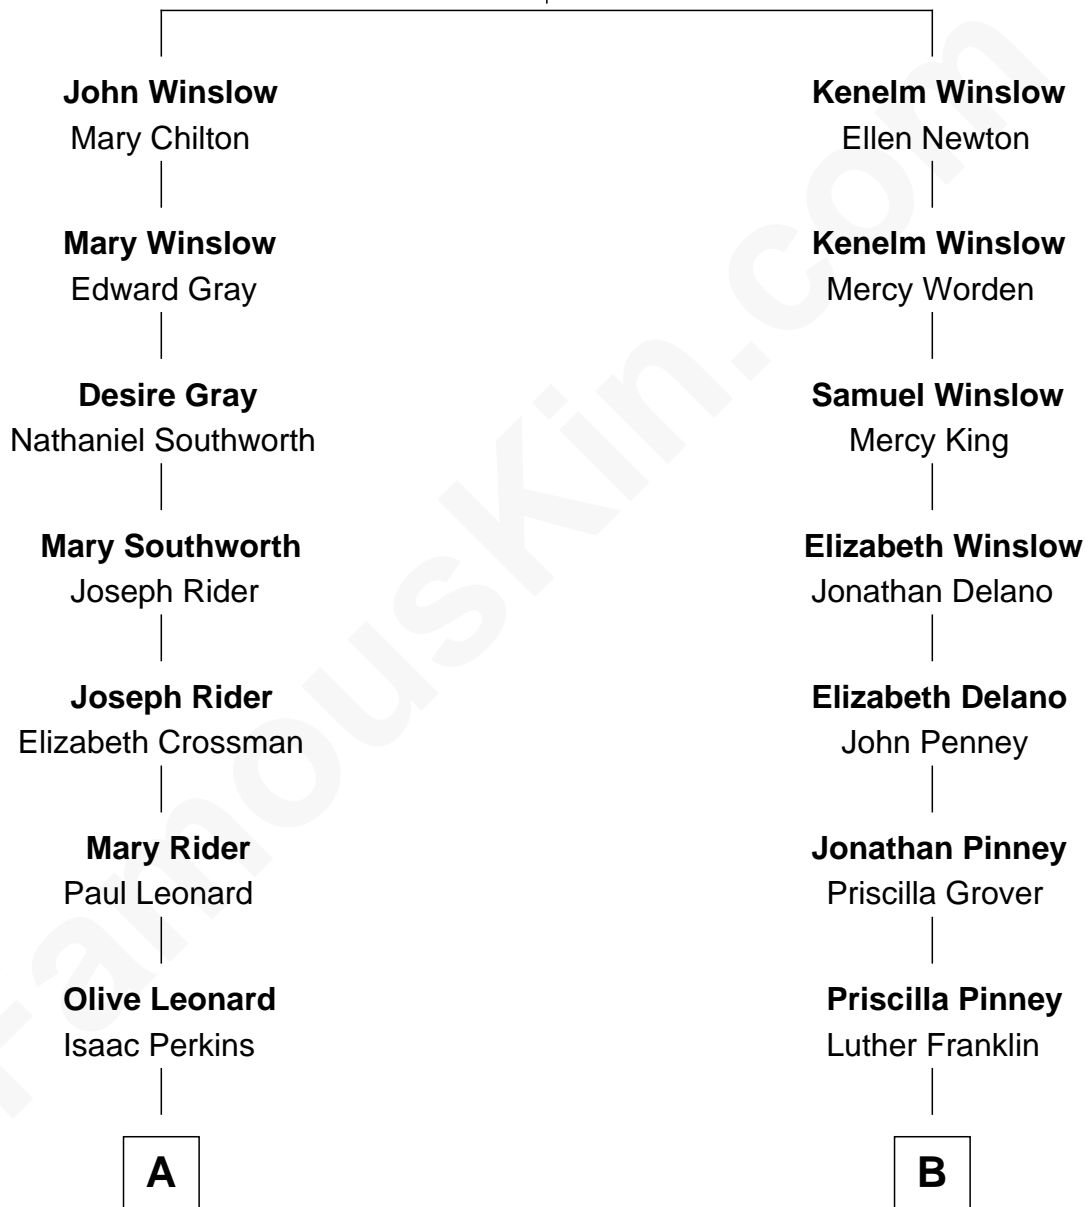

FamousKin.com Relationship Chart of

Anthony Perkins

Movie Actor

9th cousin 2 times removed of

Calvin Coolidge

30th U.S. President

Edward Winslow

Magdalen Oliver