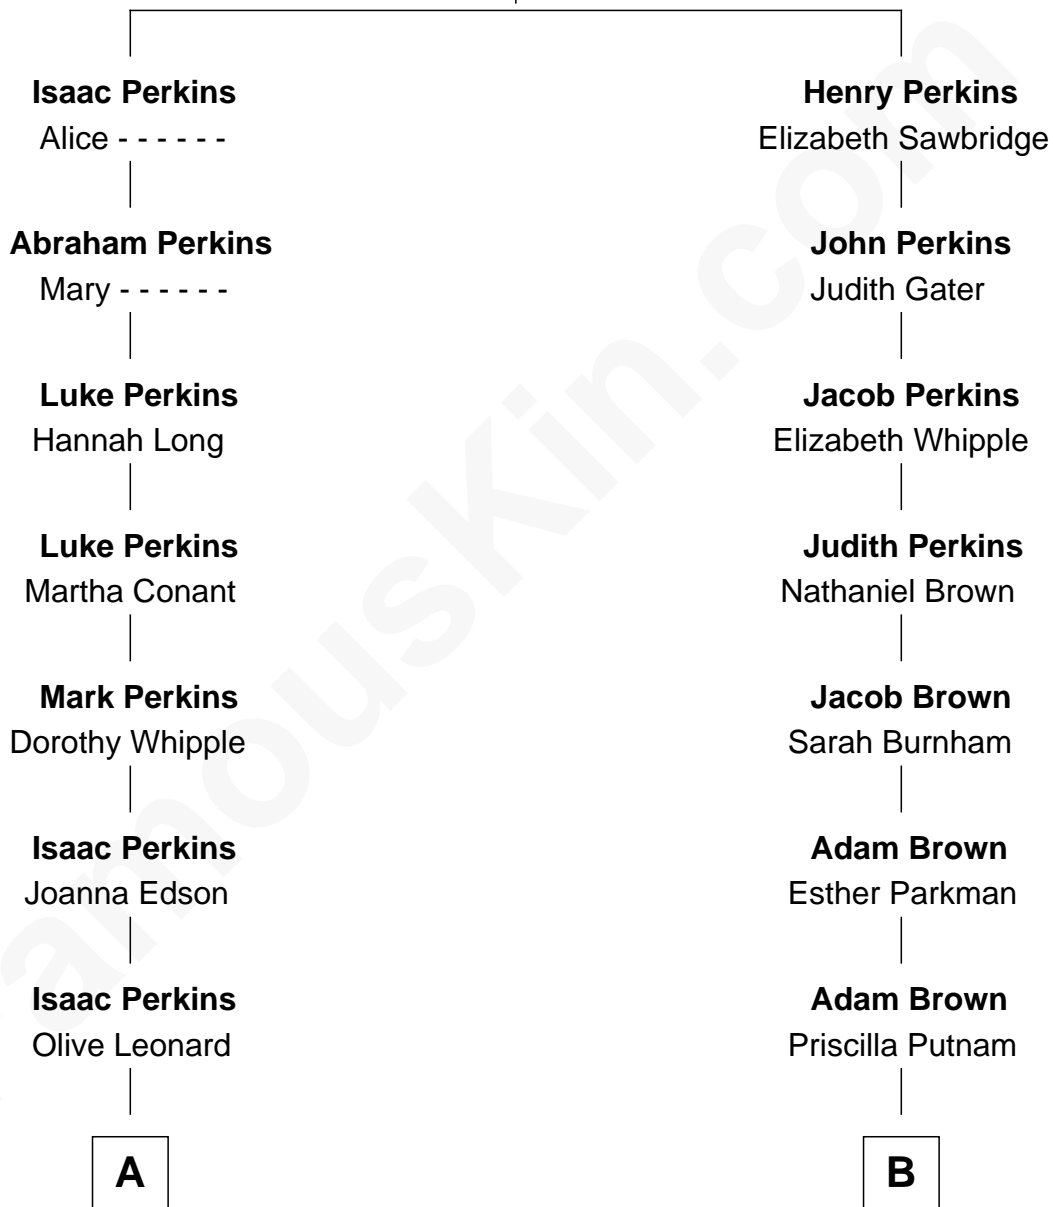

FamousKin.com Relationship Chart of

Anthony Perkins

Movie Actor

11th cousin of

Calvin Coolidge

30th U.S. President

Thomas Perkins

Alice - - - - -

A

Apollos Perkins

Welthea Porter

Dr. Henry Phelps Perkins

Stella Lucretia Burnham

Henry Phelps Perkins

Helen Virginia Anthony

Osgood Perkins