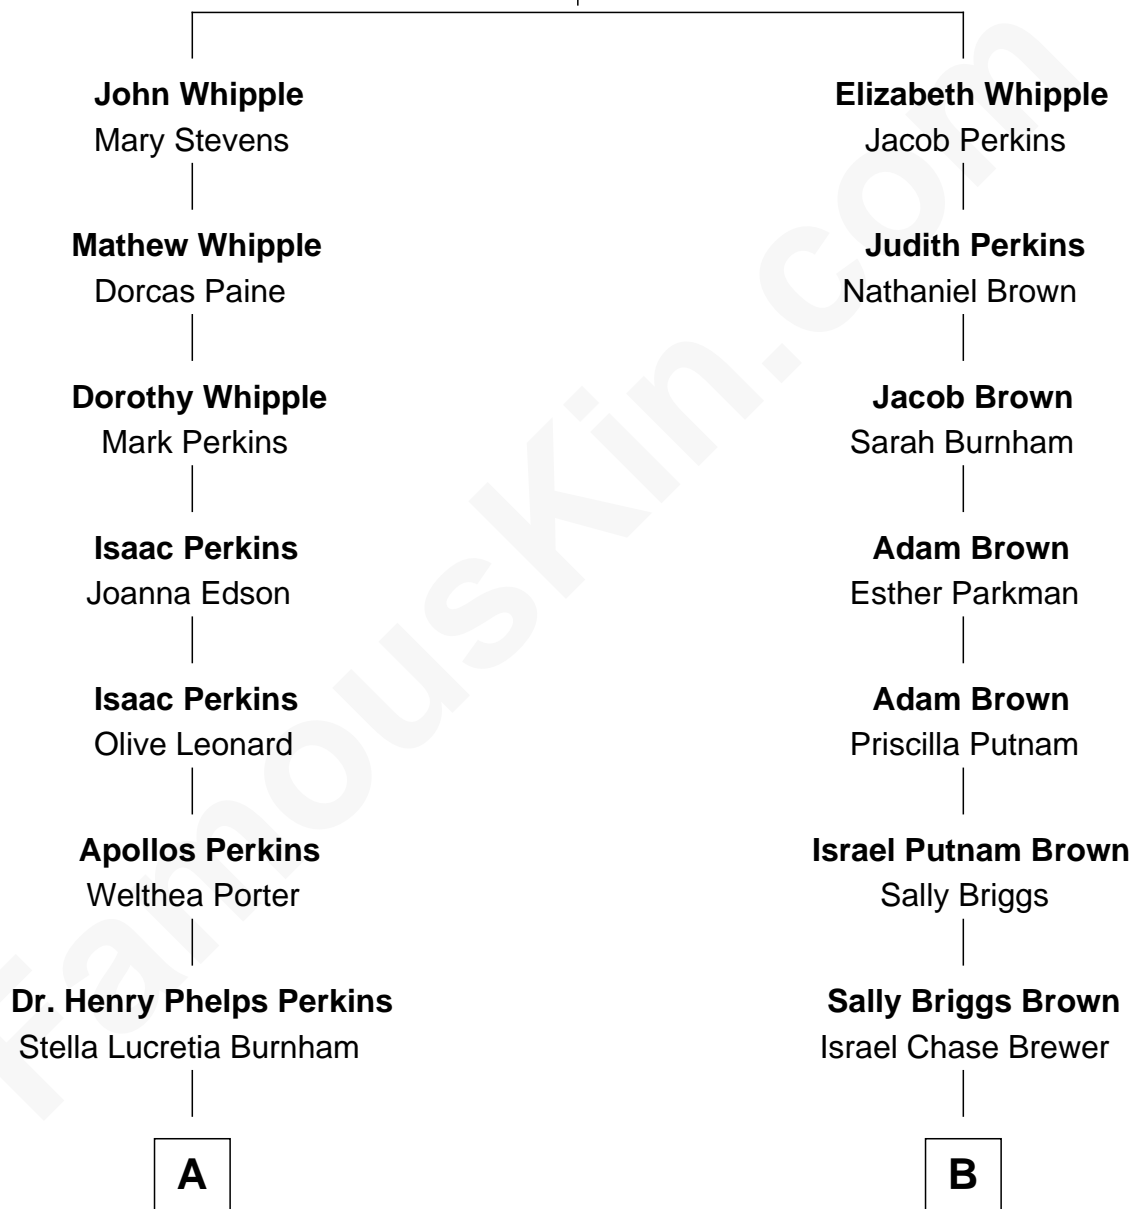

FamousKin.com Relationship Chart of

Anthony Perkins

Movie Actor

9th cousin of

Calvin Coolidge

30th U.S. President

Matthew Whipple

Anna Hawkins

A

Henry Phelps Perkins
Helen Virginia Anthony

Osgood Perkins
Janet Esselstyn Rane

Anthony Perkins
Movie Actor

B

Sarah Almeda Brewer
Calvin Galusha Coolidge

Col. John Calvin Coolidge
Victoria Josephine Moor

Calvin Coolidge
30th U.S. President