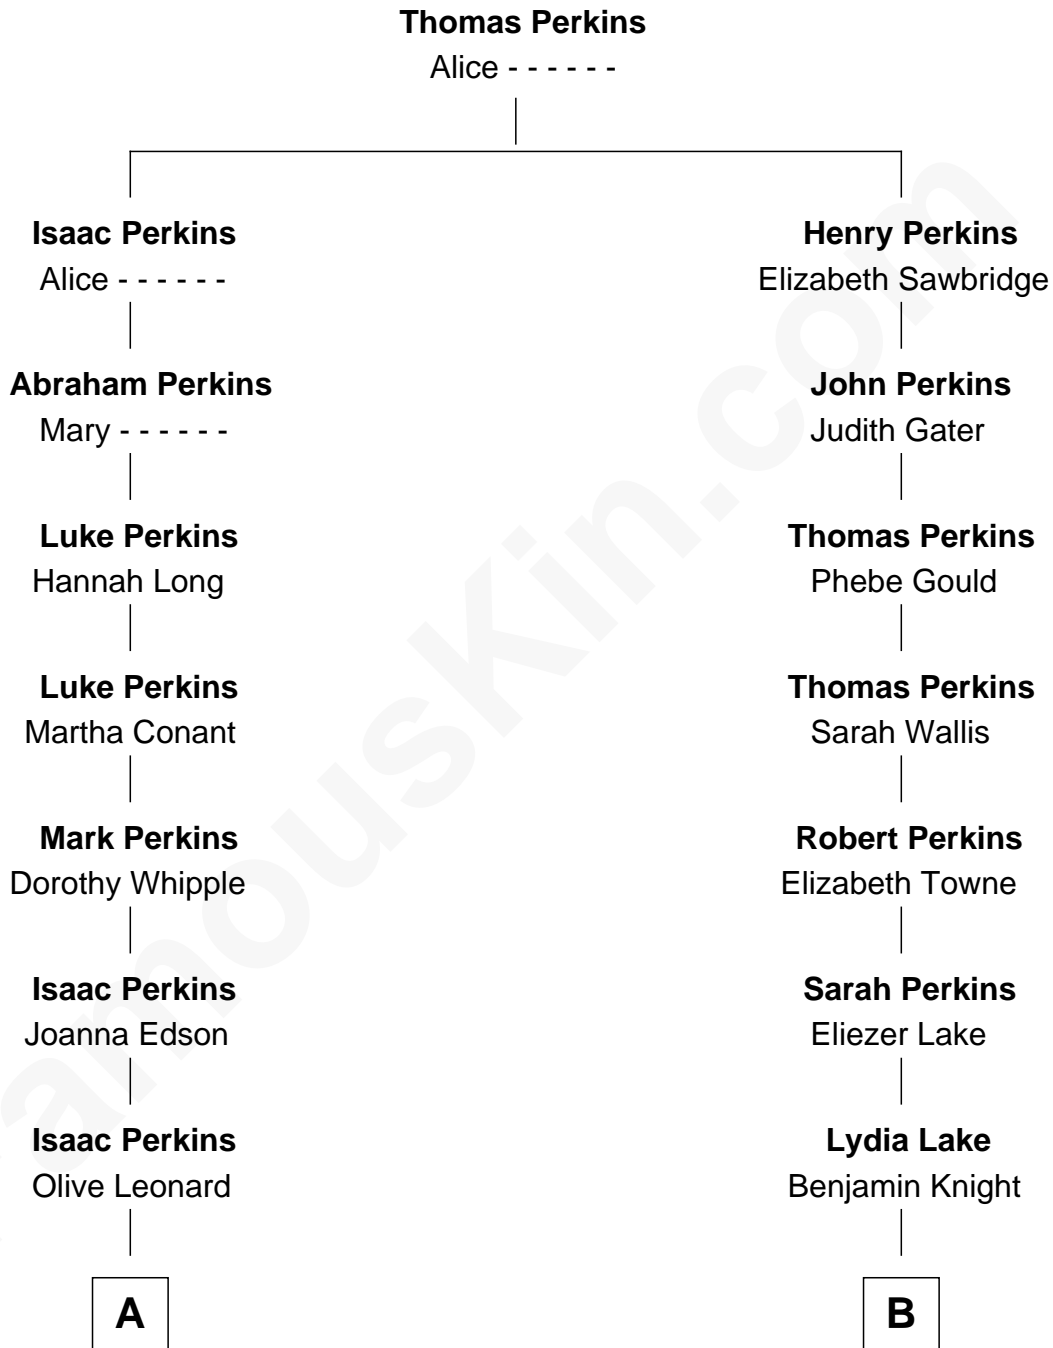

FamousKin.com
Relationship Chart of
Anthony Perkins
Movie Actor

10th cousin 1 time removed of
Grace (Goodhue) Coolidge
First Lady of President Calvin Coolidge

A

Apollos Perkins
Welthea Porter

Dr. Henry Phelps Perkins
Stella Lucretia Burnham

Henry Phelps Perkins
Helen Virginia Anthony

Osgood Perkins
Janet Esselstyn Rane

Anthony Perkins
Movie Actor

B

Mehitable Knight
Ebenezer Goodhue

Benjamin Goodhue
Caroline Andrews

Andrew Issacler Goodhue
Lemira A. Barrett