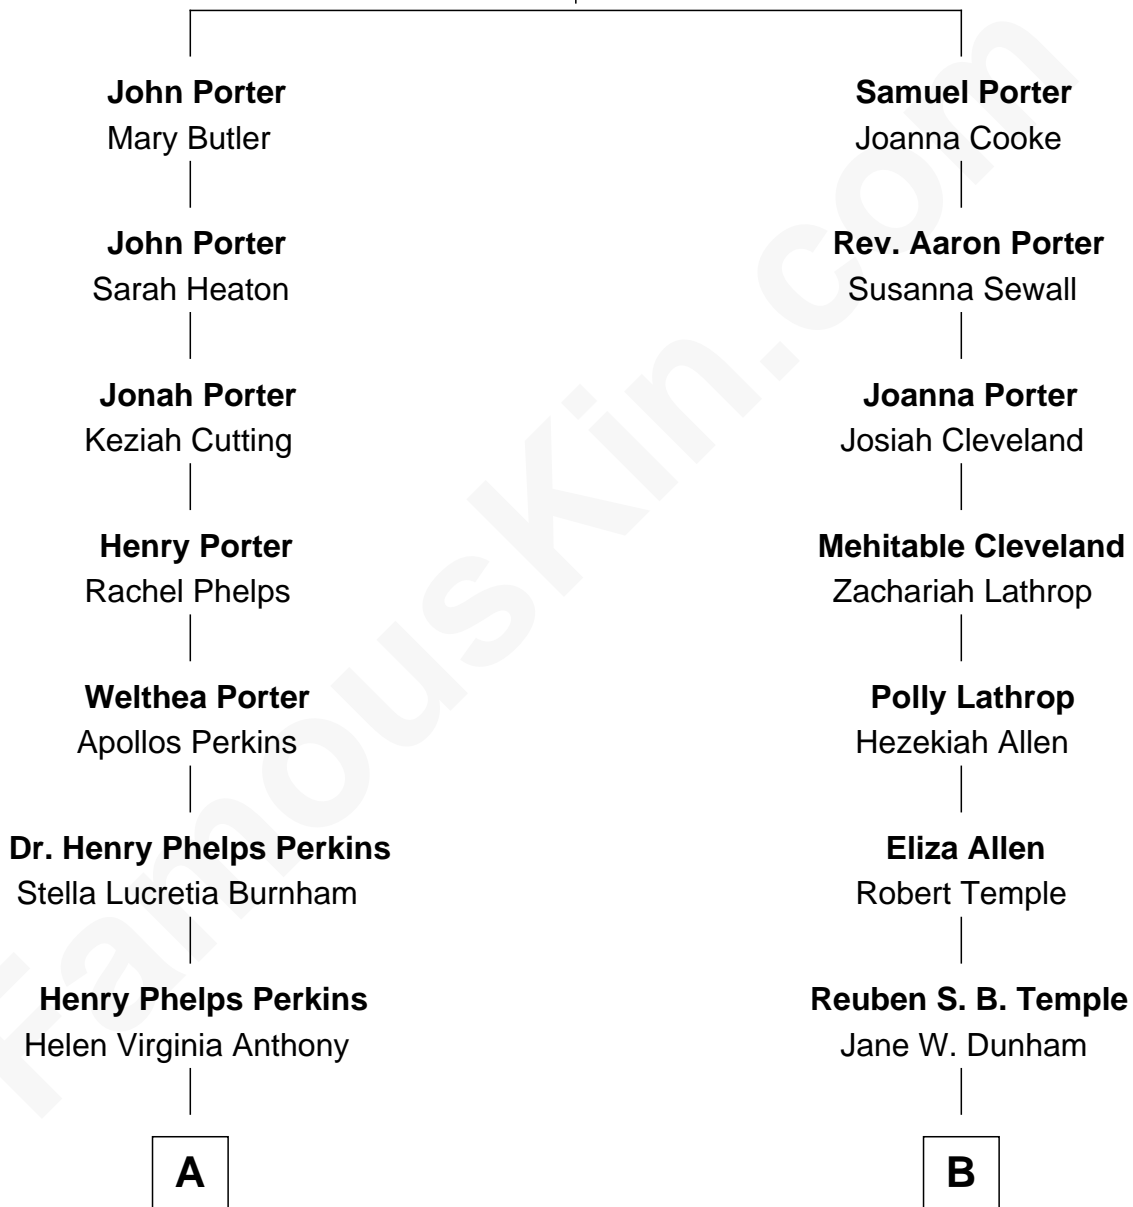

# FamousKin.com Relationship Chart of

**Anthony Perkins**

*Movie Actor*

8th cousin 1 time removed of

**Shirley Temple**

*Movie Actress*

**Samuel Porter**

Hannah Stanley

**A**

**Osgood Perkins**  
Janet Esselstyn Rane

**Anthony Perkins**  
*Movie Actor*

**B**

**Francis Marion Temple**  
Cynthia Fell Yeager

**George Francis Temple**  
Gertrude Amelia Krieger

**Shirley Temple**  
*Movie Actress*