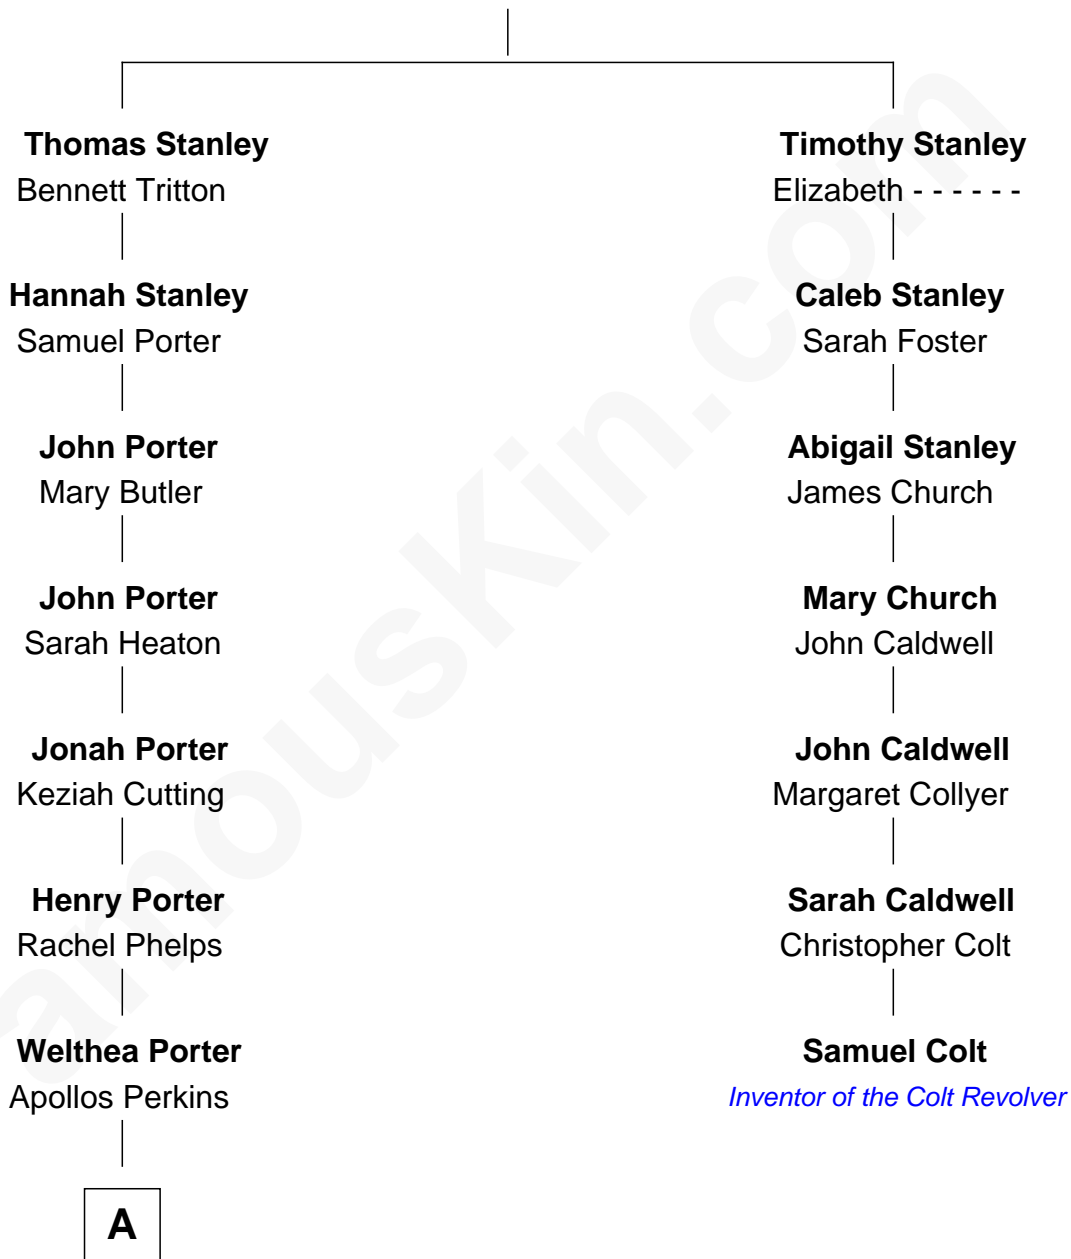

# FamousKin.com Relationship Chart of

**Anthony Perkins**

*Movie Actor*

6th cousin 4 times removed of

**Samuel Colt**

*Inventor of the Colt Revolver*

**Robert Stanley**

A

Dr. Henry Phelps Perkins

Stella Lucretia Burnham

Henry Phelps Perkins

Helen Virginia Anthony

Osgood Perkins

Janet Esselstyn Rane

Anthony Perkins

*Movie Actor*