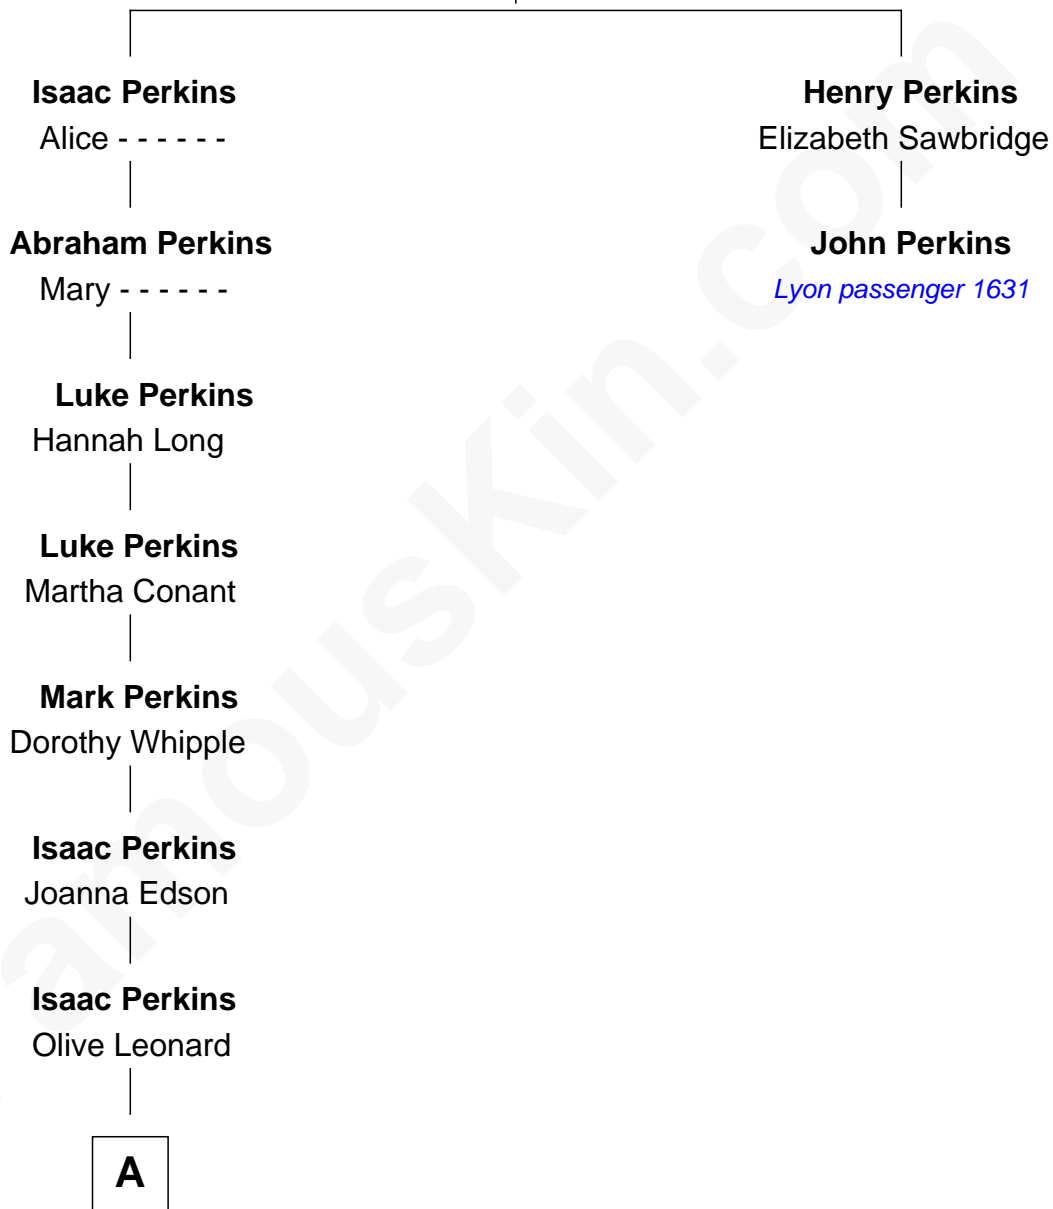

FamousKin.com Relationship Chart of

Anthony Perkins

Movie Actor

1st cousin 10 times removed of

John Perkins

(c1583 - 1654) Lyon passenger 1631

Thomas Perkins

Alice - - - - -

A

—
Apollos Perkins

Welthea Porter

—
Dr. Henry Phelps Perkins

Stella Lucretia Burnham

—
Henry Phelps Perkins

Helen Virginia Anthony

—
Osgood Perkins

Janet Esselstyn Rane

—
Anthony Perkins

Movie Actor

FamousKin.com