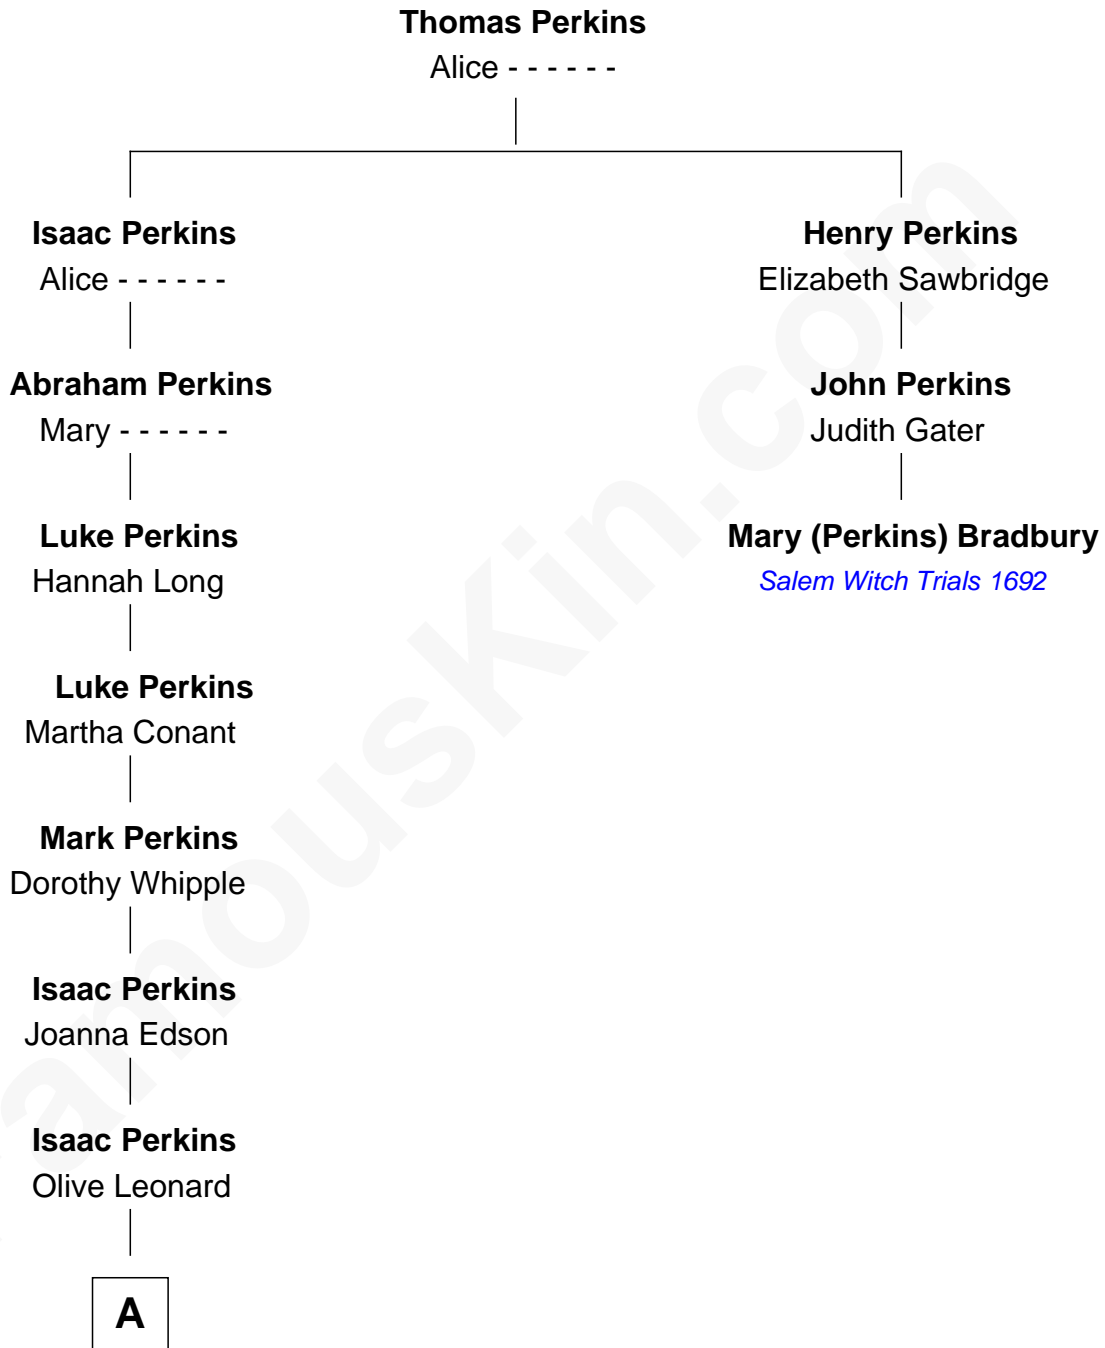

FamousKin.com
Relationship Chart of
Anthony Perkins
Movie Actor

2nd cousin 9 times removed of
Mary (Perkins) Bradbury
Convicted of Witchcraft, Salem 1692

A

—
Apollos Perkins

Welthea Porter

—
Dr. Henry Phelps Perkins

Stella Lucretia Burnham

—
Henry Phelps Perkins

Helen Virginia Anthony

—
Osgood Perkins

Janet Esselstyn Rane

—
Anthony Perkins

Movie Actor

FamousKin.com