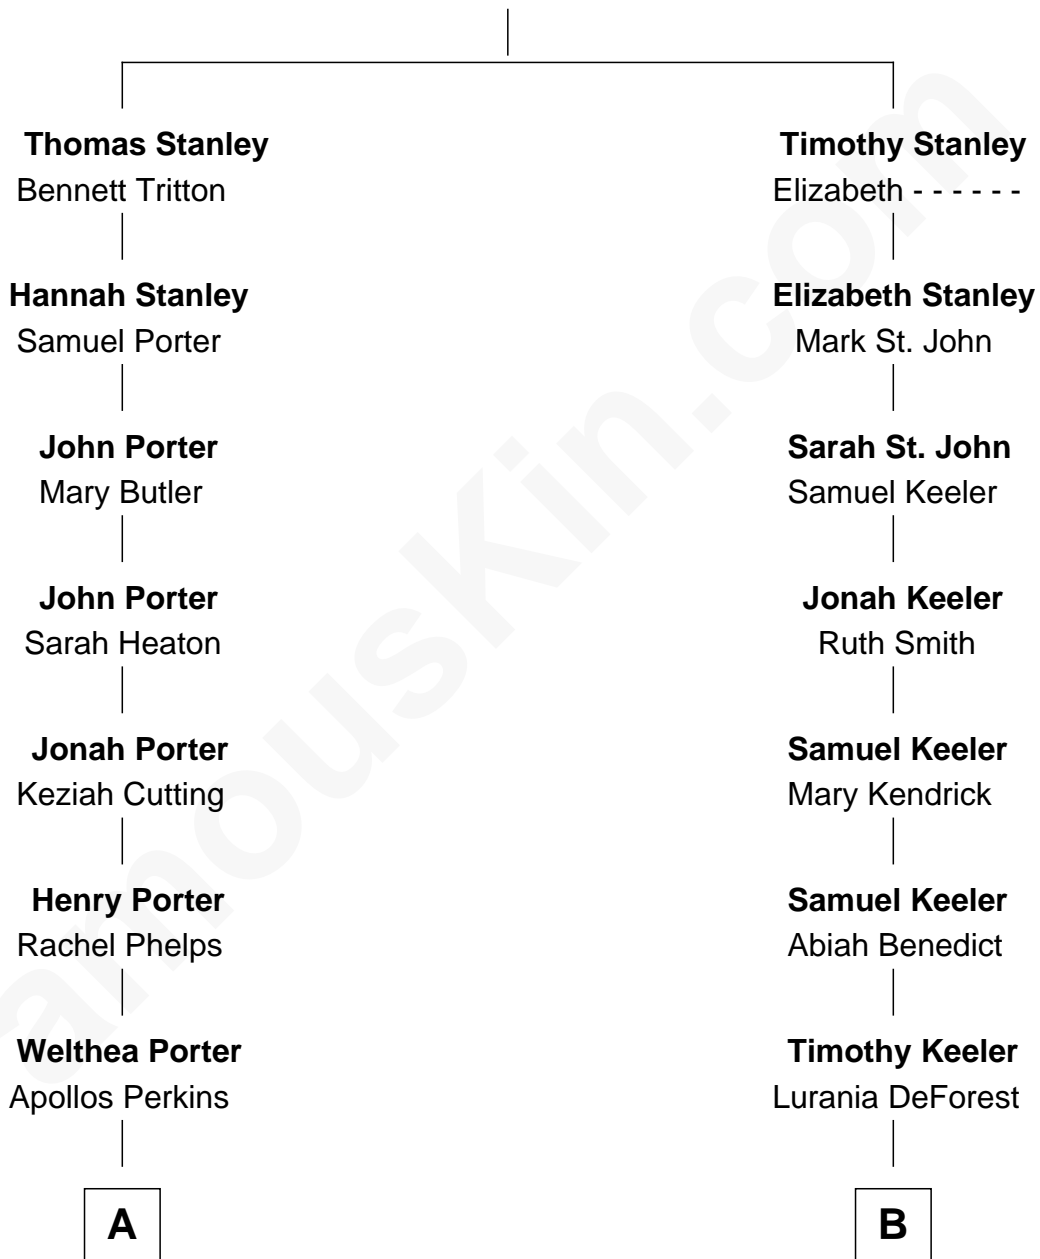

**FamousKin.com**  
**Relationship Chart of**  
**Anthony Perkins**  
*Movie Actor*

**10th cousin 2 times removed of**  
**Howard Dean**  
*79th Governor of Vermont*

**Robert Stanley**

-----

**A**

**Dr. Henry Phelps Perkins**  
Stella Lucretia Burnham

**Henry Phelps Perkins**  
Helen Virginia Anthony

**Osgood Perkins**  
Janet Esselstyn Rane

**Anthony Perkins**  
*Movie Actor*

**B**

**Sarah Keeler**  
Jarvis Brush

**Joseph Beal Brush**  
Sarah Sothmayd Atwater

**Marion Atwater Brush**  
Herbert Hollingshead Dean

**Howard Brush Dean**  
Maria Fahys Cook

**Howard Brush Dean**  
Andrea Belden Maitland

**Howard Dean**  
*79th Governor of Vermont*