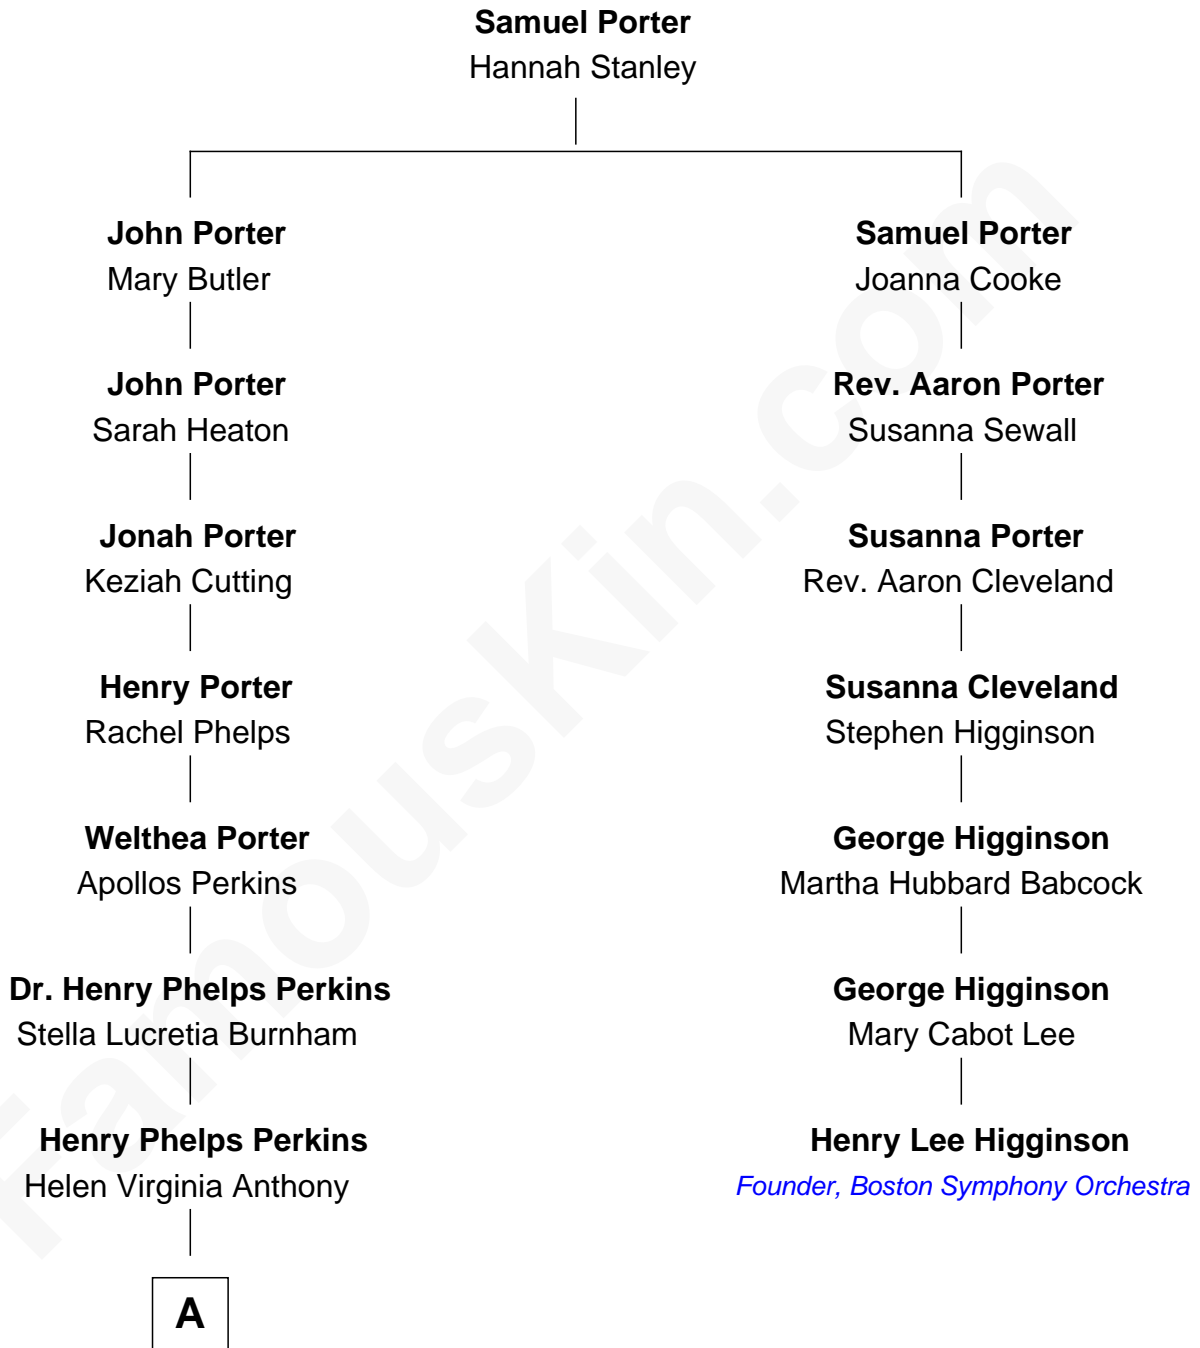

**FamousKin.com**  
**Relationship Chart of**  
**Anthony Perkins**  
*Movie Actor*

6th cousin 2 times removed of

**Henry Lee Higginson**  
*Founder of the Boston Symphony Orchestra*

A

Osgood Perkins  
Janet Esselstyn Rane