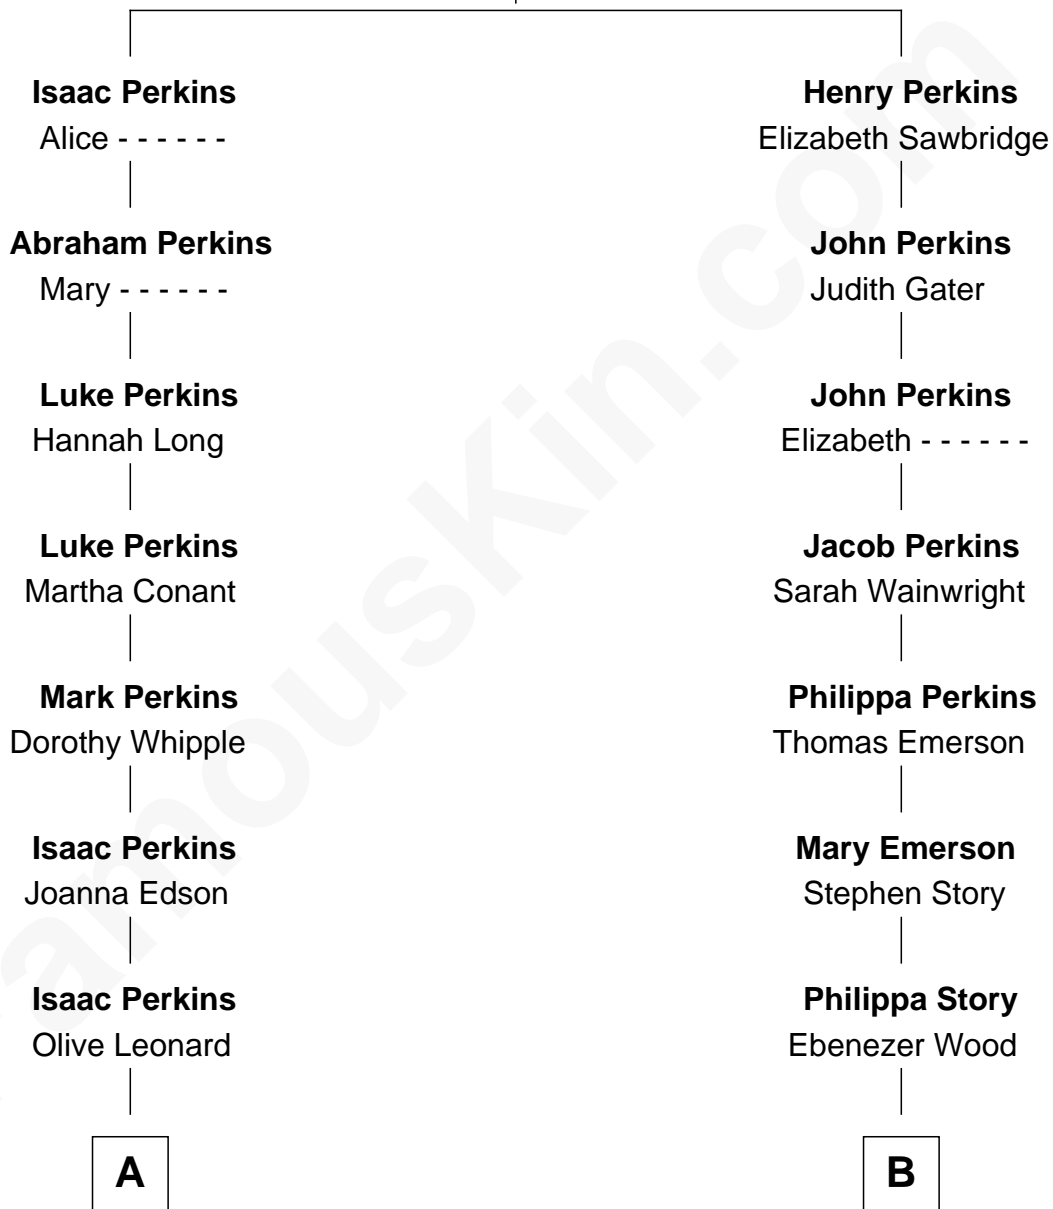

FamousKin.com Relationship Chart of

Anthony Perkins

Movie Actor

9th cousin 2 times removed of

Millard Fillmore

13th U.S. President

Thomas Perkins

Alice - - - - -

A

Apollos Perkins
Welthea Porter

Dr. Henry Phelps Perkins
Stella Lucretia Burnham

Henry Phelps Perkins
Helen Virginia Anthony

Osgood Perkins
Janet Esselstyn Rane

Anthony Perkins
Movie Actor

B

Hepzibah Wood
Nathaniel Fillmore