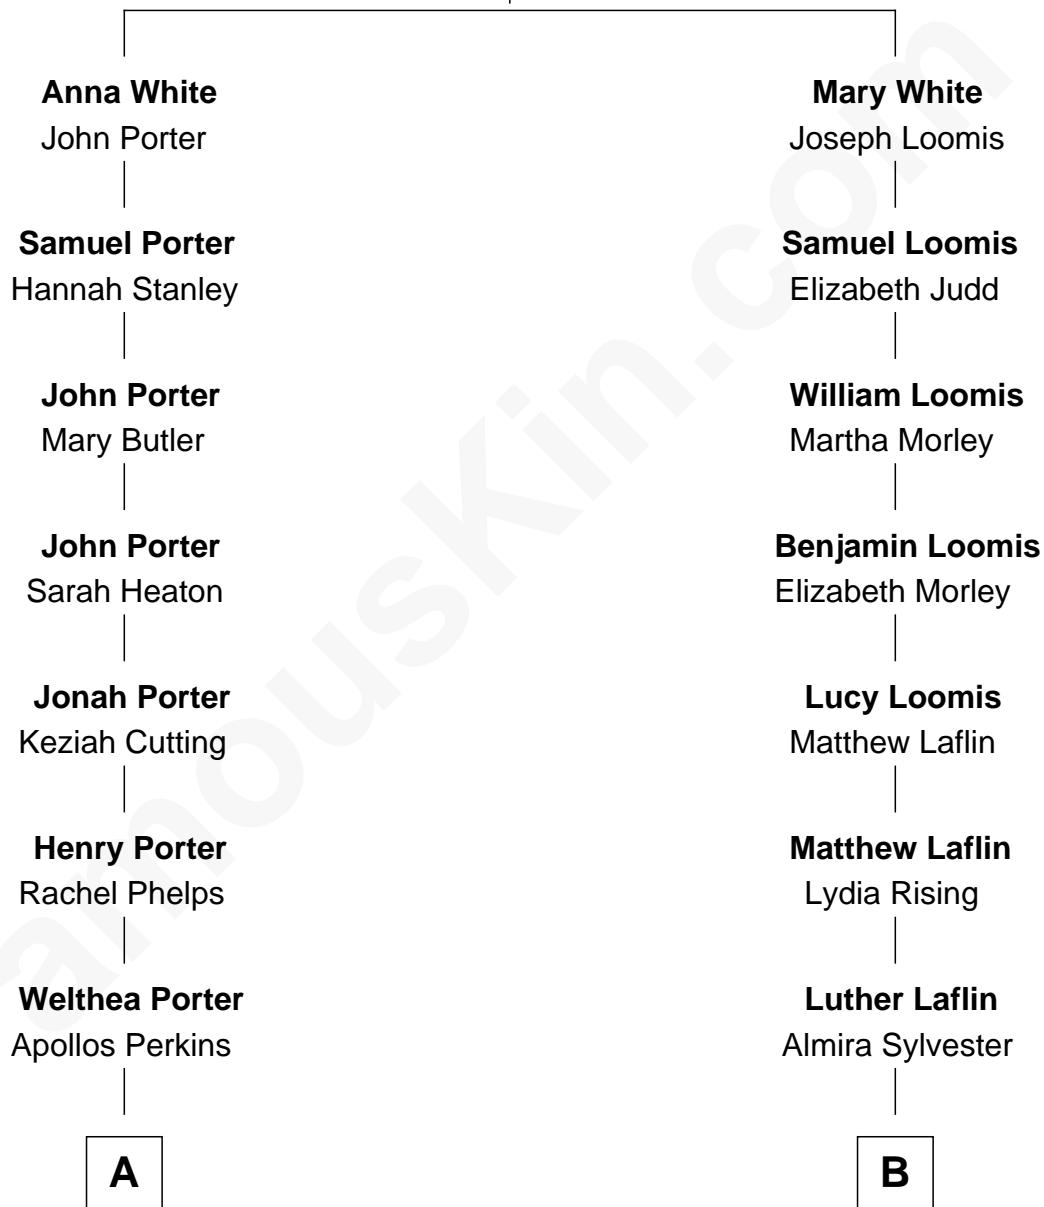

# FamousKin.com Relationship Chart of

**Anthony Perkins**

*Movie Actor*

10th cousin 1 time removed of

**Sigourney Weaver**

*Movie Actress*

**Robert White**

**Bridget Allgar**

**A**

**Dr. Henry Phelps Perkins**  
Stella Lucretia Burnham

**Henry Phelps Perkins**  
Helen Virginia Anthony

**Osgood Perkins**  
Janet Esselstyn Rane

**Anthony Perkins**  
*Movie Actor*

**B**

**Sylvester Hall Laflin**  
Anna Weaver Staats

**Jane Weaver Laflin**  
Francis Milton Weaver

**Sylvester Laflin Weaver**  
Amabel Dixon

**Sylvester Laflin Weaver**  
Desiree Mary Lucy Hawkins

**Sigourney Weaver**  
*Movie Actress*