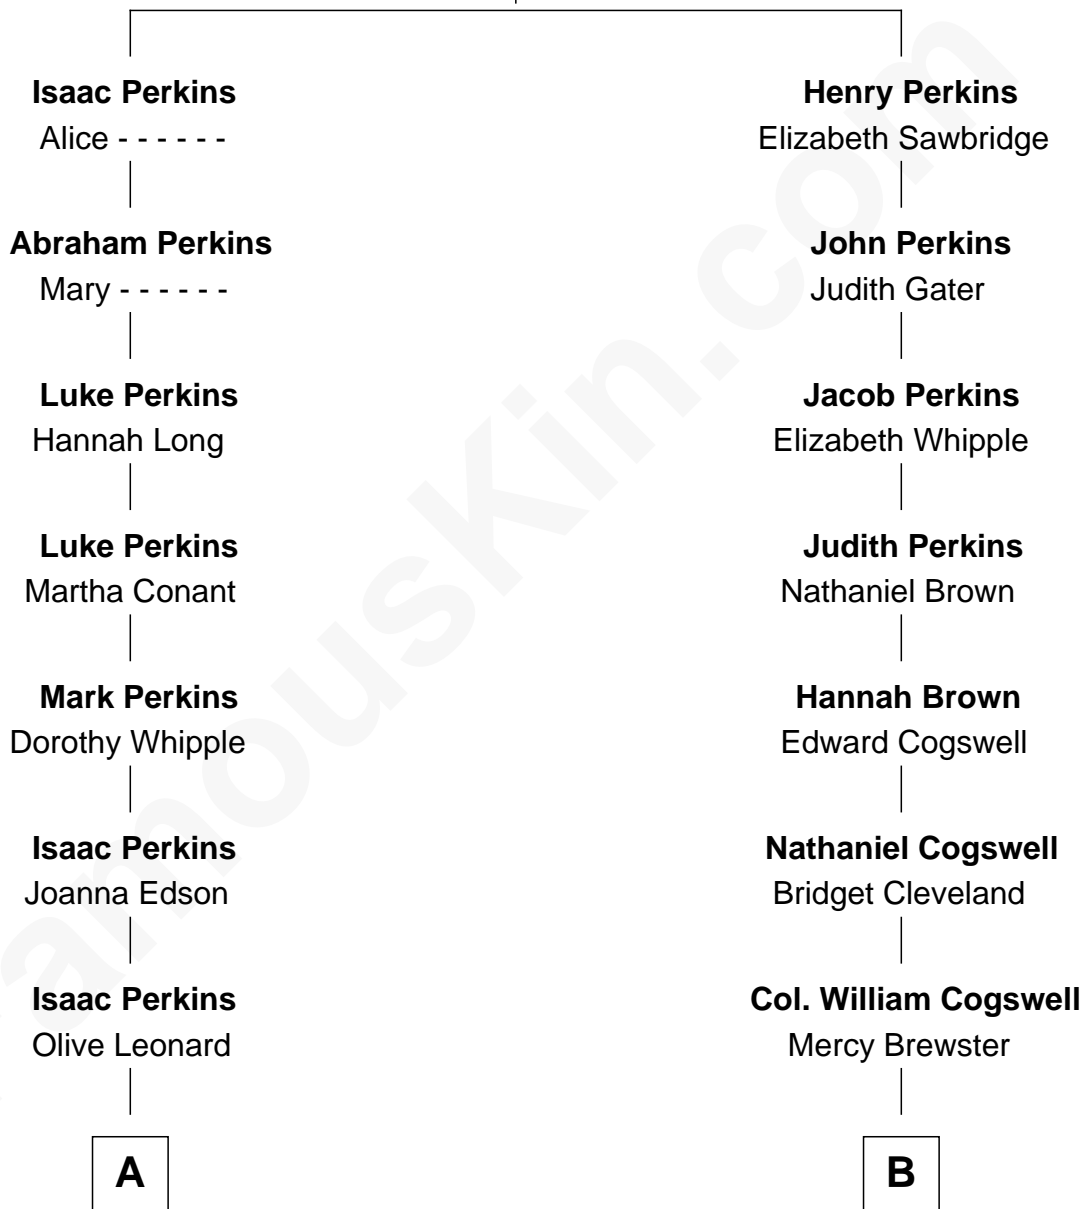

FamousKin.com Relationship Chart of

Anthony Perkins

Movie Actor

11th cousin of

Thomas Pynchon

American Novelist

Thomas Perkins

Alice - - - - -

A

Apollos Perkins

Welthea Porter

Dr. Henry Phelps Perkins

Stella Lucretia Burnham

Henry Phelps Perkins

Helen Virginia Anthony

Osgood Perkins