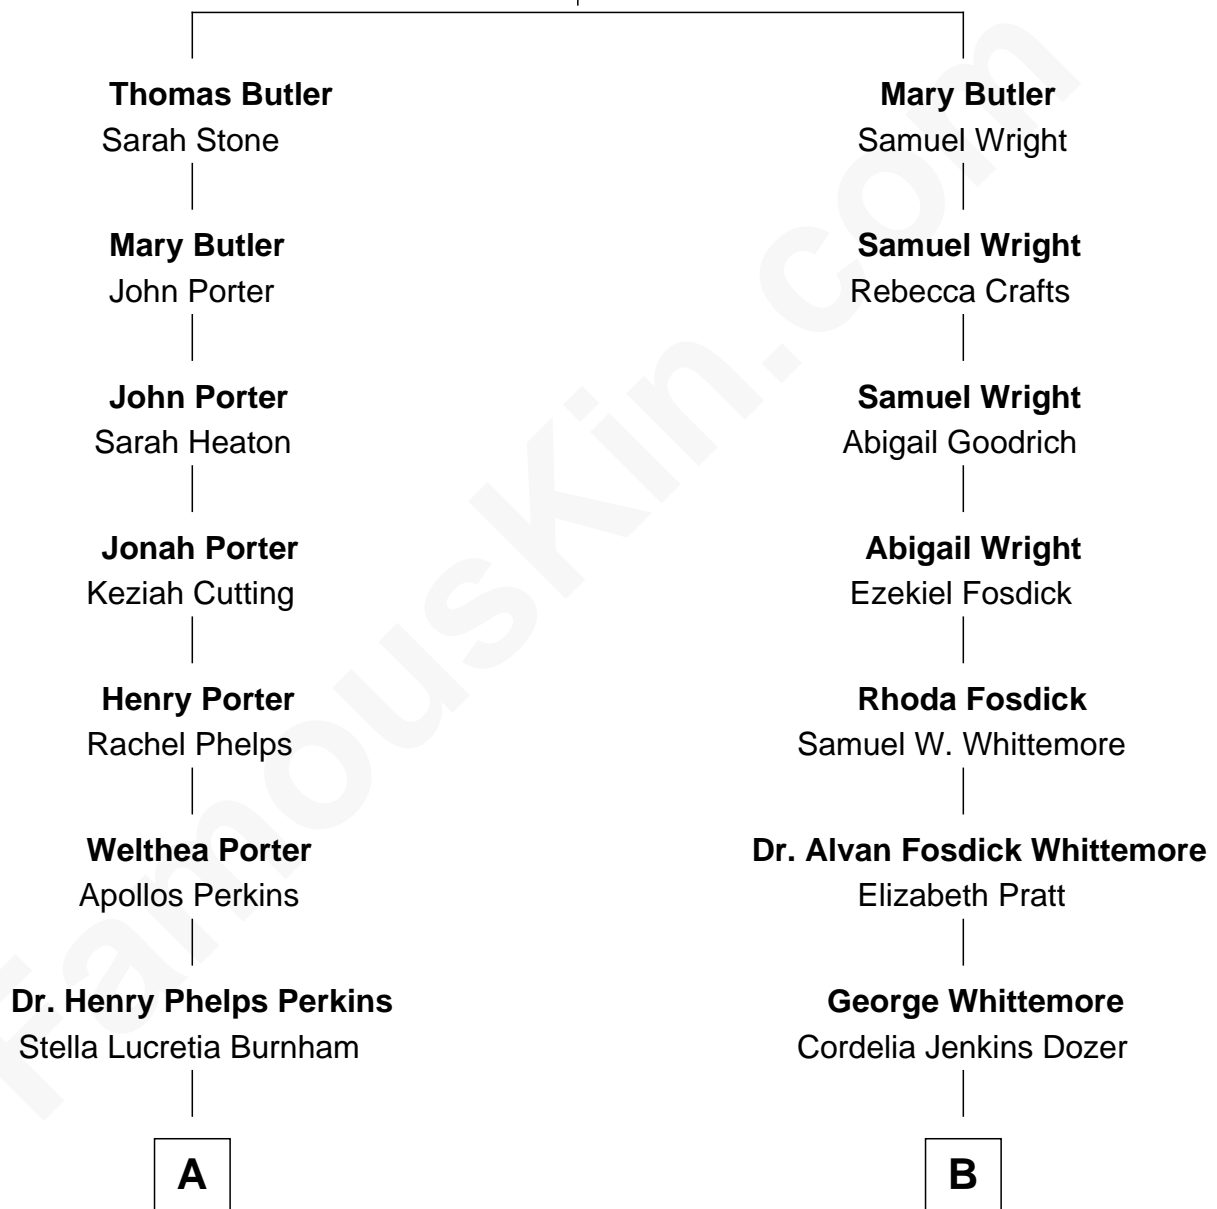

FamousKin.com Relationship Chart of

Anthony Perkins

Movie Actor

9th cousin 2 times removed of

Ellen DeGeneres

Comedienne and TV Personality

Richard Butler

A

Henry Phelps Perkins
Helen Virginia Anthony

Osgood Perkins
Janet Esselstyn Rane

Anthony Perkins
Movie Actor

B

Mary Whittemore
Joseph C. DeGeneres

Alfred George DeGeneres
Julia E. Billiu

Elliot Everett DeGeneres
Ruth Elodie Martin