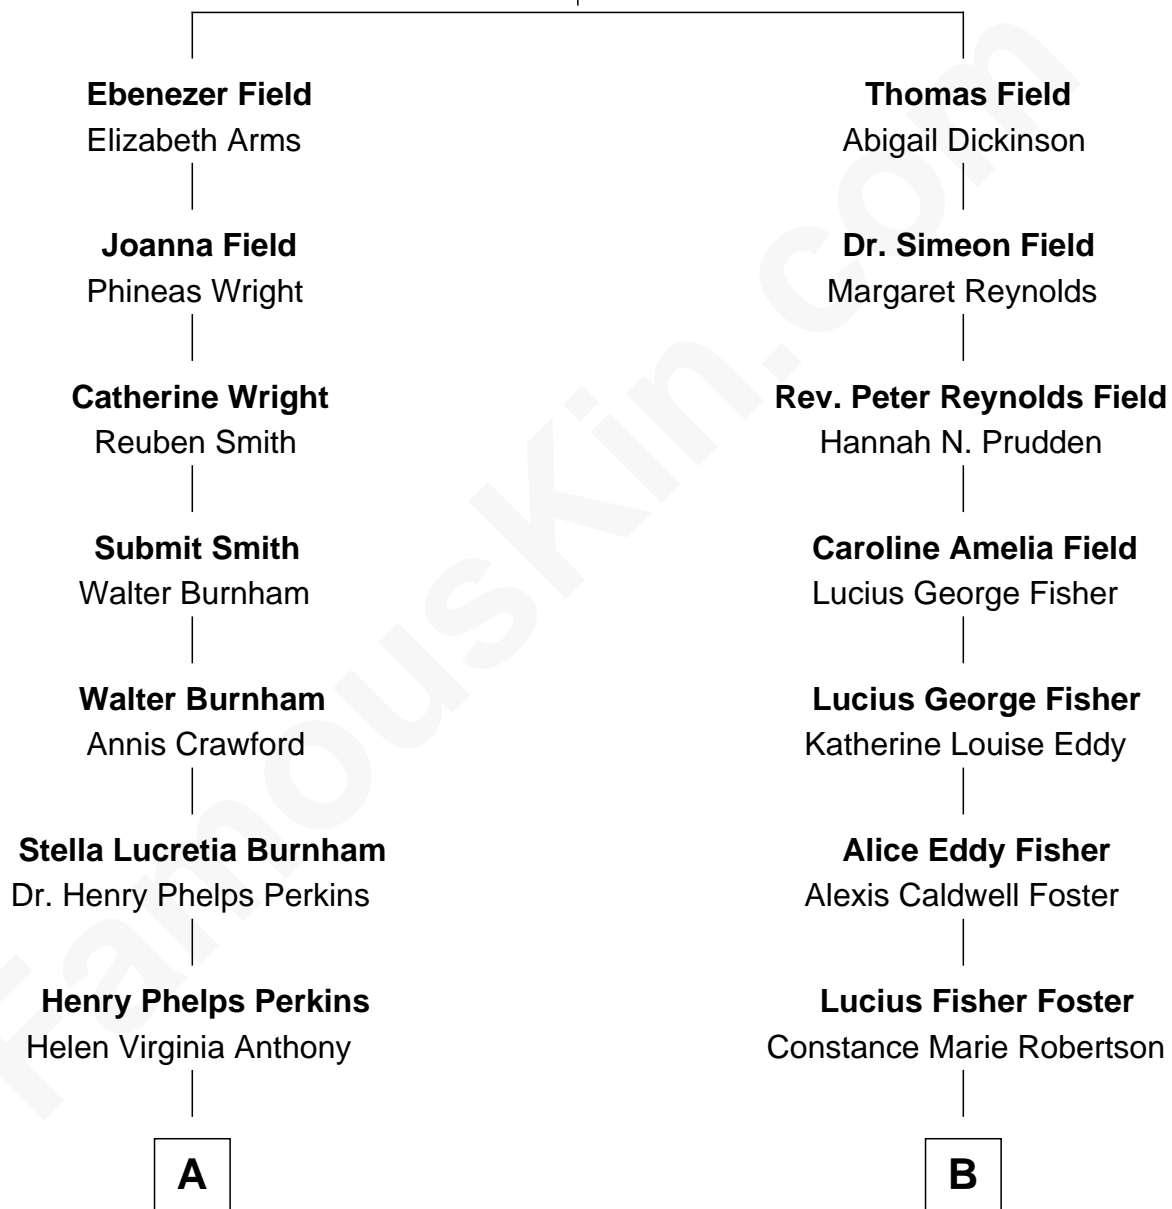

# FamousKin.com Relationship Chart of

**Anthony Perkins**

*Movie Actor*

8th cousin of

**Jodie Foster**

*Movie Actress*

**Samuel Field**

Sarah Gilbert

FamousKin.com