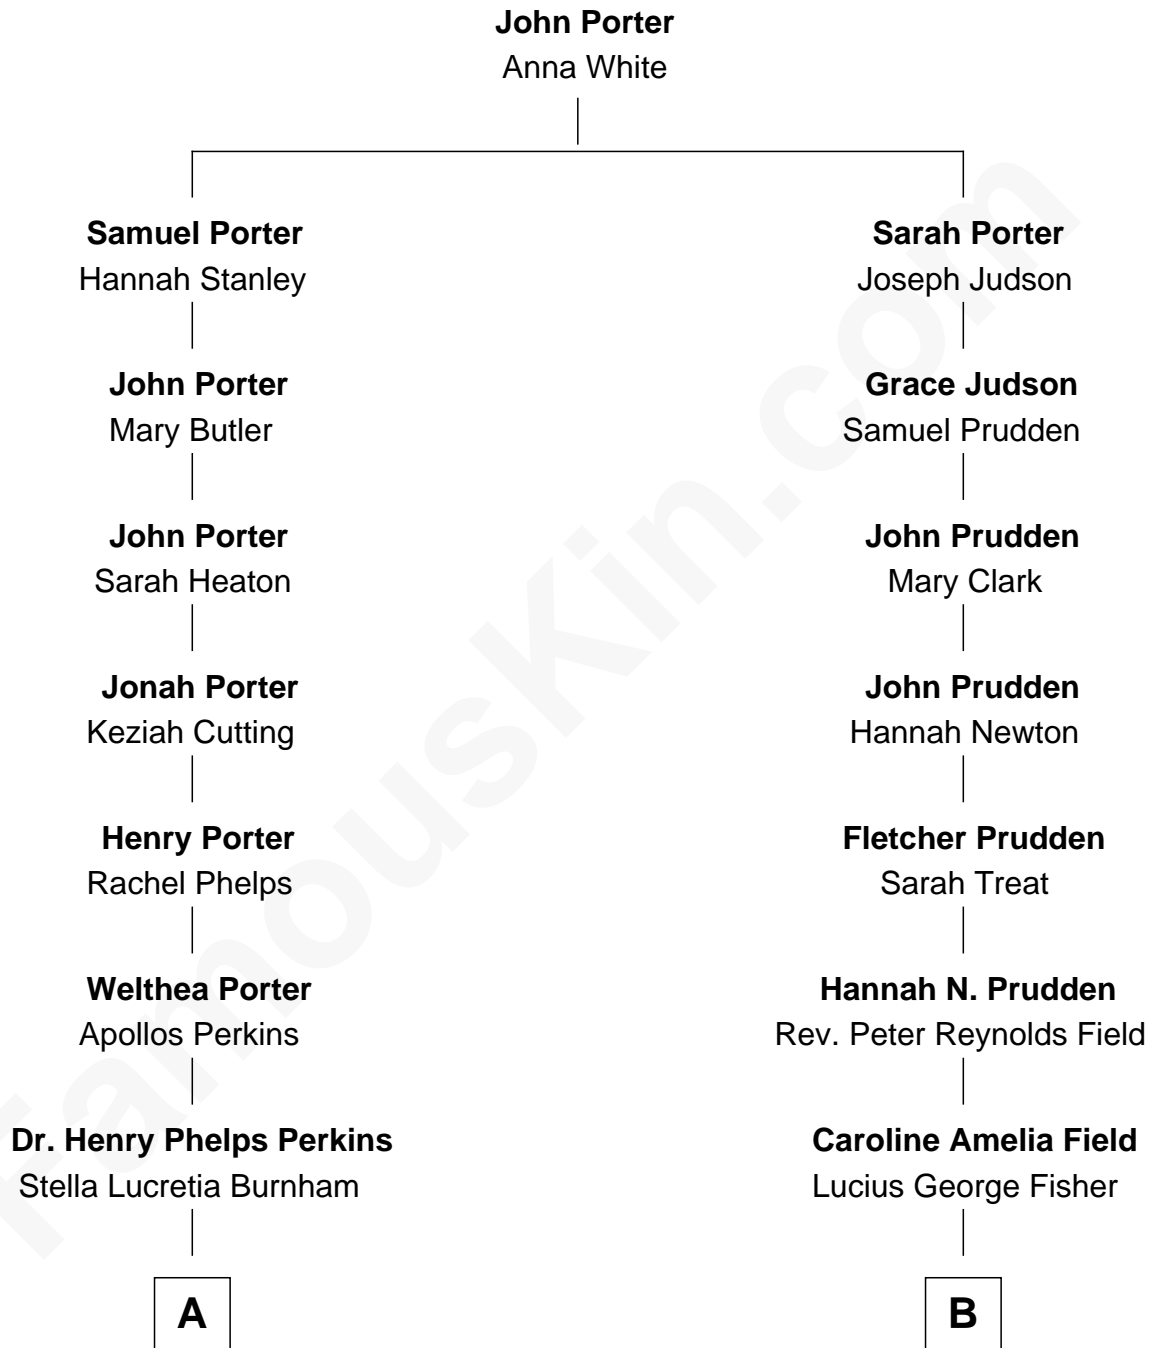

FamousKin.com
Relationship Chart of
Anthony Perkins
Movie Actor

9th cousin 2 times removed of

Jodie Foster
Movie Actress

A

Henry Phelps Perkins
Helen Virginia Anthony

Osgood Perkins
Janet Esselstyn Rane

Anthony Perkins
Movie Actor

B

Lucius George Fisher
Katherine Louise Eddy

Alice Eddy Fisher
Alexis Caldwell Foster

Lucius Fisher Foster
Constance Marie Robertson

Lucius Fisher Foster
Evelyn Della Almond

Jodie Foster
Movie Actress