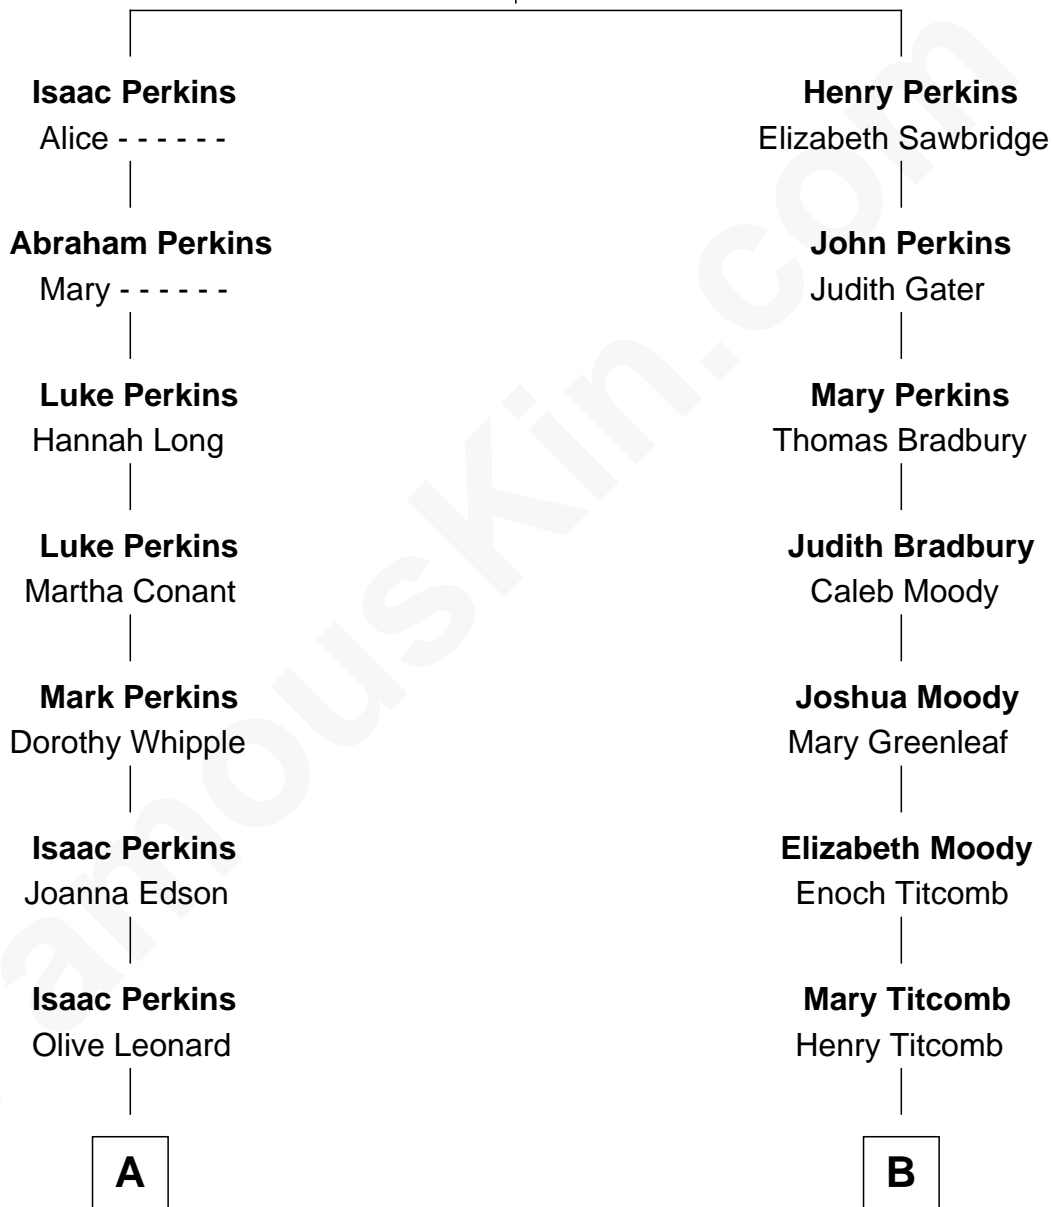

FamousKin.com Relationship Chart of

Anthony Perkins

Movie Actor

11th cousin 2 times removed of

Linda Hamilton

TV and Movie Actress

Thomas Perkins

Alice - - - - -